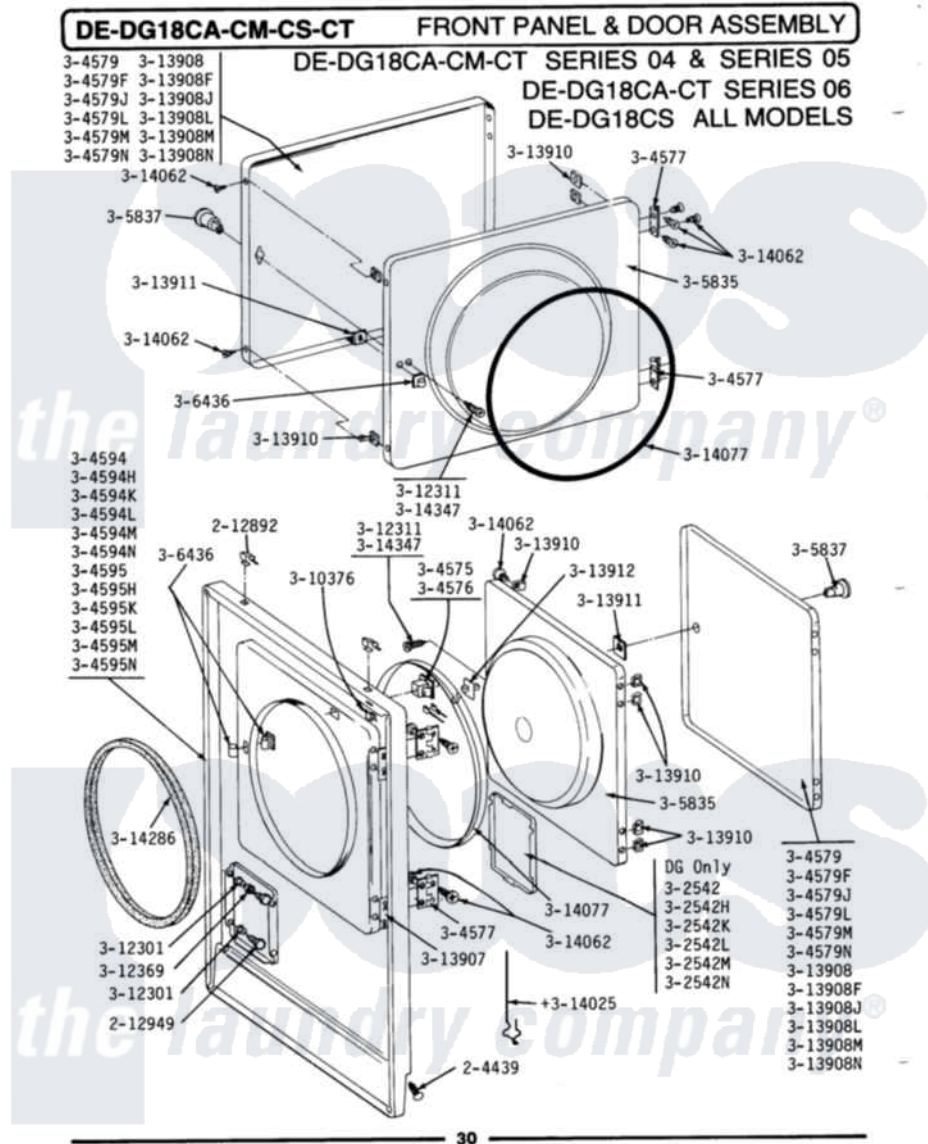

Maytag LDE18CA 10 - FRONT PANEL & DOOR ASSY (SERIES 06)

Maytag Commercial Maytag LDE18CA Dryer Parts Parts Diagram 10 - FRONT PANEL & DOOR ASSY (SERIES 06)
 Click on the part number to view part

Item	Original Part Number	Replaced By	Status	Part Description
001	204439			Screw And Fstner Assembly
002	212982	22001650		Fastener, Spring
003	Y304575	W10169313		Switch-Dor
004	Y304577	33001230		Hinge, Door
005	Y304579	Y306668		DOOR (WHT)
006	NLA		Not Available	DOOR-ALMOND
007	NLA		Not Available	DOOR-HARVEST WHEAT
008	NLA		Not Available	FRONT PANEL-WHITE
009	NLA		Not Available	FRONT PANEL-ALMOND
010	NLA		Not Available	FRONT PANEL-HARVEST WHEAT
011	NLA		Not Available	INNER DOOR WITH KNOB & SCRE
012	NLA		Not Available	KNOB AND SCREW
013	306436			Door Latch Kit--W
014	Y310376			Clip, Door Switch Harness
015	NLA		Not Available	SCREW---NA

016	Y313340		LABEL, LINT SCREEN INSTRUCTION
017	Y313907		Fastener, Twin
018	Y313908		DOOR PANEL-WHITE
019	NLA	Not Available	DOOR PANEL-ALMOND
020	NLA	Not Available	DOOR PANEL-HARVEST WHEAT
021	Y313910		Clip, Door Liner To Outer Panel
022	Y313911		Door Strike Retainer
023	Y313927		INSTRUCTION LABEL
024	Y314025		Latch For Access Door
025	Y314062		Screw, Door Hinge And Panel
026	314077		Door Seal
027	NLA	Not Available	GAS IGNITION LABEL
028	314286		Seal For Front Panel
029	NLA	Not Available	SCREW FOR DOOR KNOB---NA