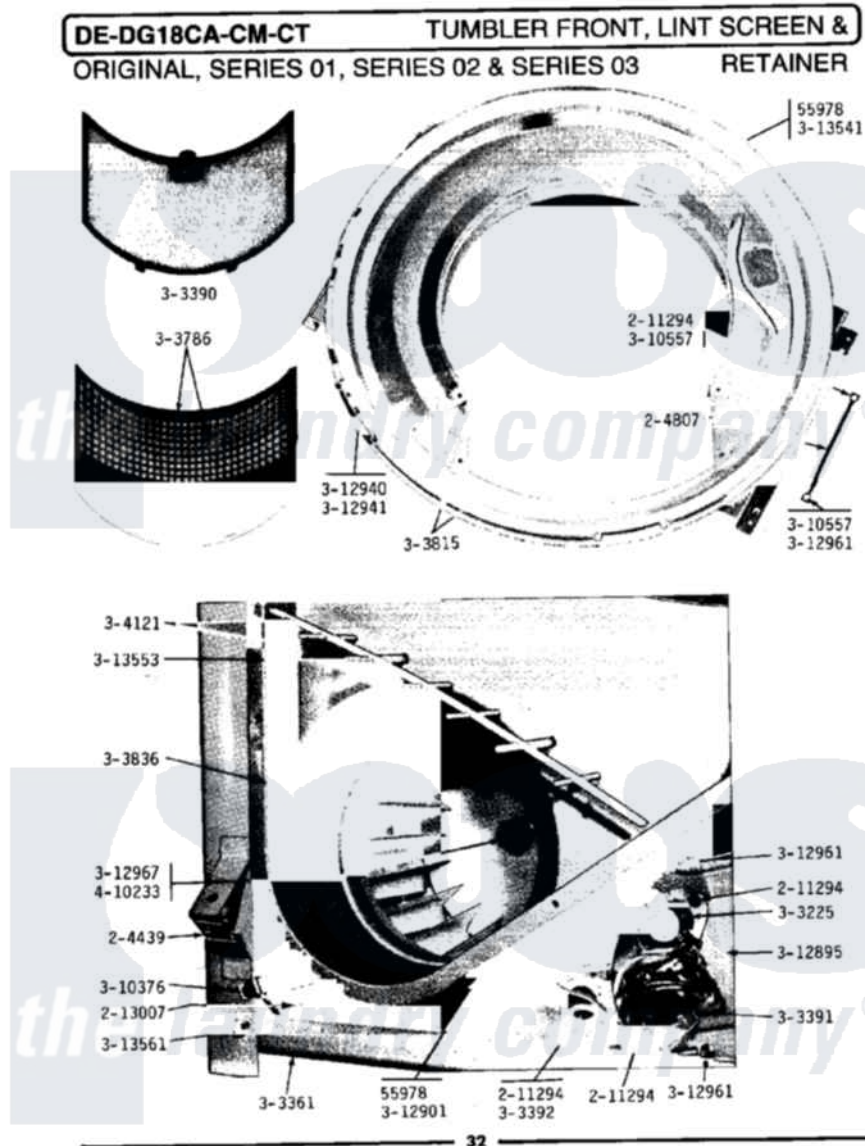

# Maytag LDE18CA 11 - TUMBLER FRONT, LINT SCREEN & RETAINER

Maytag Commercial Maytag LDE18CA Dryer Parts Parts Diagram 11 - TUMBLER FRONT, LINT SCREEN & RETAINER  
 Click on the part number to view part

Item	Original Part Number	Replaced By	Status	Part Description
001	<a href="#">Y055978</a>			Rubber Adhesive, 2 Oz Tube
002	<a href="#">204439</a>			Screw And Fstner Assembly
003	<a href="#">204807</a>			Ground Wire, Supp. Plte To Top Cover
004	<a href="#">210720</a>			Rivet, Bearing To Tumbler Fmt
005	<a href="#">211294</a>	<a href="#">90767</a>		Screw, 8A X 3/8 HeX Washer Head Tapping
006	<a href="#">213007</a>			Xfor Cabinet See Cabinet, Back
007	<a href="#">Y303225</a>			Thermostat, Permanent Press
008	Y303361		Not Available	BASE ASSY. (UPPER & LOWER)
009	Y303390		Not Available	LINT SCREEN
010	Y303391	<a href="#">33303391</a>		Thermostat, Cycling
011	<a href="#">303392</a>			Thermostat, Cycling
012	Y303786		Not Available	LINT SCREEN WITH RETAINER
013	Y303815	<a href="#">33001231</a>		Front- Tumbler