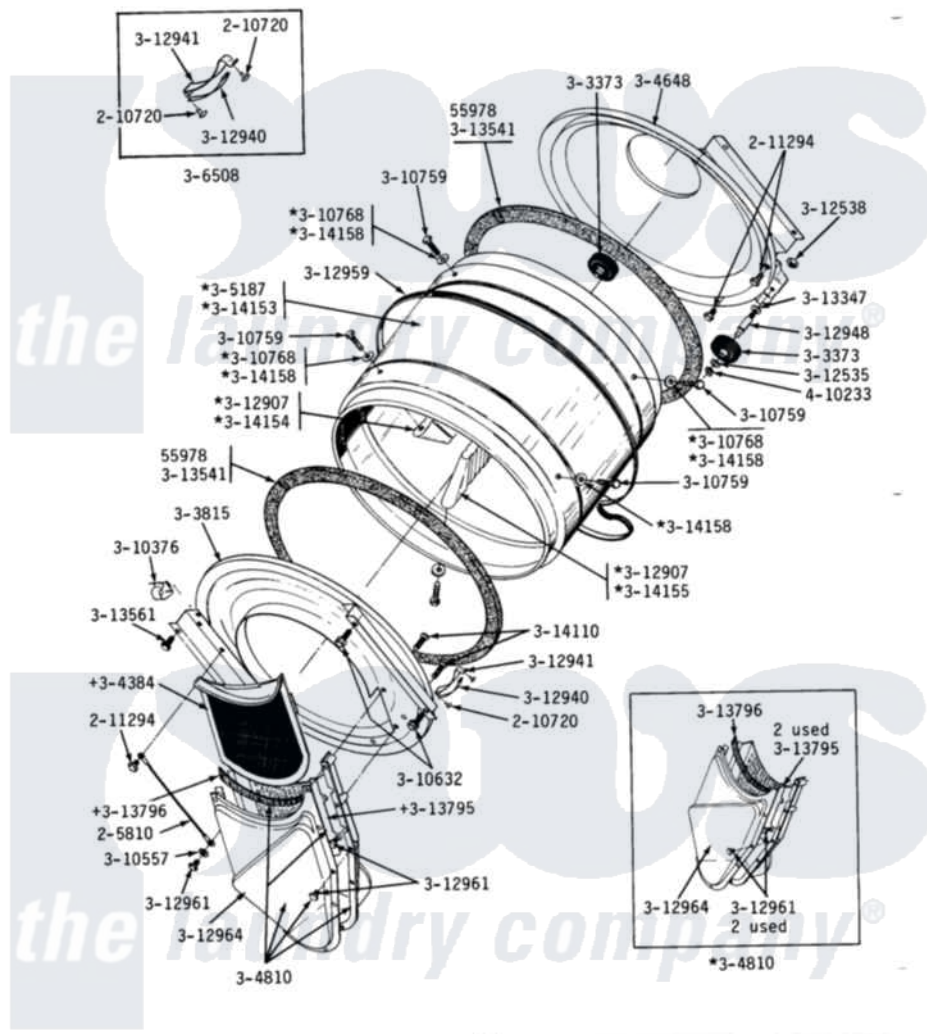

Maytag LDE18CA 12 - LINT SCREEN, TUMBLER (FRONT & BACK)

DE-DG18CA-CM-CS-CT LINT SCREEN, TUMBLER, TUMBLER FRONT & TUMBLER BACK

Maytag Commercial Maytag LDE18CA Dryer Parts Parts Diagram 12 - LINT SCREEN, TUMBLER (FRONT & BACK)
Click on the part number to view part

Item	Original Part Number	Replaced By	Status	Part Description
001	Y053241			Set Screw, Motor Pulley
002	Y055978			Rubber Adhesive, 2 Oz Tube
003	205810			Wire, Ground
004	210720			Rivet, Bearing To Tumbler Frnt
005	211294	90767		Screw, 8A X 3/8 HeX Washer Head Tapping
006	Y303373	12001541		Drum Roller/Washer Assembly--W
007	Y303815	33001231		Front- Tumbler
008	Y304244			Motor Pulley With Set Screw
009	Y304384	33001003		Screen, Lint
010	Y304648	33001106		Back, Tumbler
011	Y304810		Not Available	OUTLET DUCT ASSEMBLY---S
012	Y305185	6-3051850		Pulley- MO
013	305187		Not Available	TUMBLER W/BAFFLES
014	306508			Tumbler Bearing Kit ---W

015	Y310376		Clip, Door Switch Harness
016	310557		Washer
017	Y310632	1163839	Screw
018	Y310759		Screw, Tumbler Baffles
019	NLA	Not Available	WASHER
020	312535		Washer, Vault Mounting Brk.
021	312538	33001443	Nut, Hex
022	Y312907		Tumbler Baffle
023	312940	306508	Tumbler Bearing Kit ---W
024	312941	306508	Tumbler Bearing Kit ---W
025	Y312948	6-3129480	Shaft- Tumbler
026	Y312959		Poly "V" Belt For Tumbler
027	Y312961	W10116751	Screw
028	Y312964	Not Available	OUTLET DUCT - OUTER HALF
029	Y313347	312535	Washer, Vault Mounting Brk.
030	Y313541	33313541	Seal- Tumbler
031	Y313561		Screw---NA
032	Y313795		Guide For Lint Screen
033	Y313796		Lint Seal
034	Y314110	33002917	Screw, No.10-16
035	Y314153	Not Available	TUMBLER No.
036	314155	33001004	Baffle, Tall
037	314158		Washer, Baffle To Tumbler
038	410233	9703438	Ring-Retrn