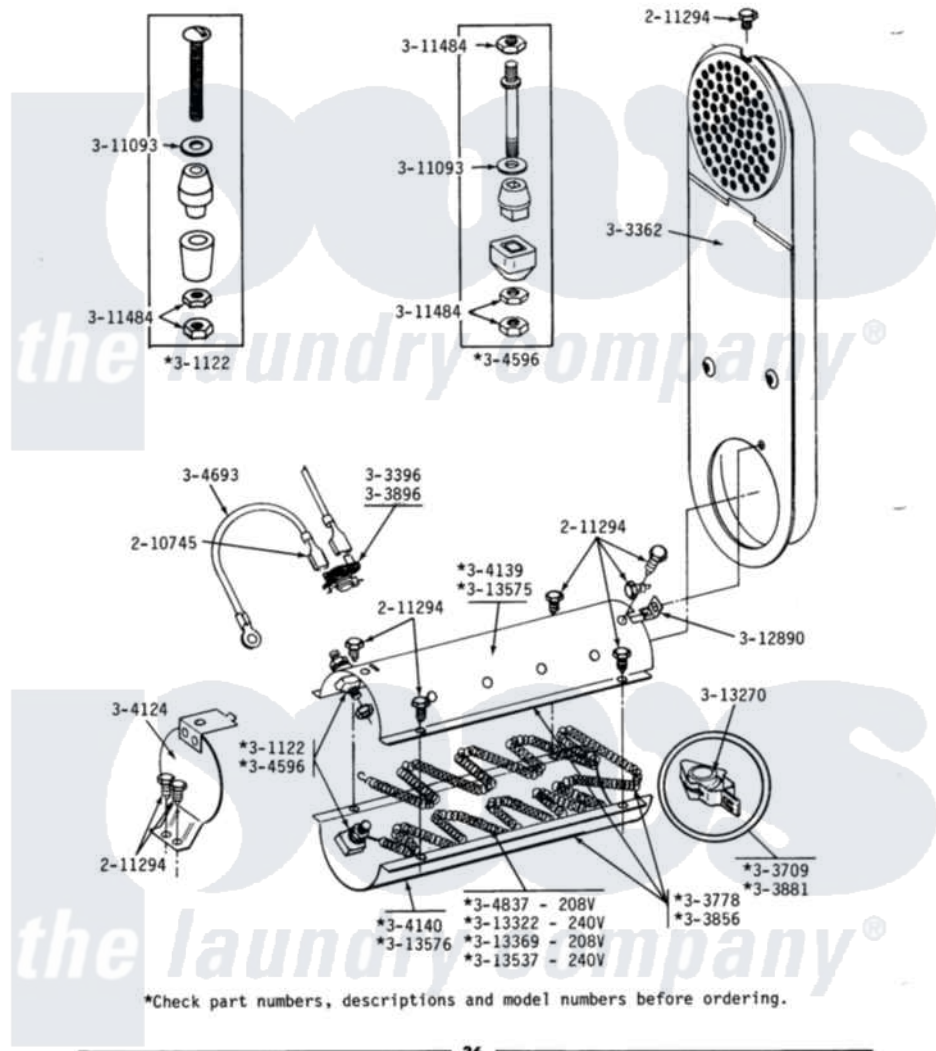

Maytag LDE18CA 13 - INLET DUCT & HEATER ASSEMBLY

DE18CA-CM-CS-CT INLET DUCT & HEATER ASSEMBLY

Maytag Commercial Maytag LDE18CA Dryer Parts Parts Diagram 13 - INLET DUCT & HEATER ASSEMBLY
 Click on the part number to view part

Item	Original Part Number	Replaced By	Status	Part Description
001	210745			Wire Terminal
002	211294	90767		Screw, 8A X 3/8 HeX Washer Head Tapping
003	301122	Y304596		Terminal Insulator Assembly
004	Y303362			Inlet Duct Assembly - DE
005	303396			Thermostat, Hi-Limit
006	303709			Clip And Insulator Assembly
007	Y303778			Heater Assembly Complete
008	Y303856		Not Available	HEATER ASSY. COMPLETE (208V)
009	Y303881			Clip And Insulator Assembly
010	303896			Hi-Limit Thermostat-Canada
011	304124		Not Available	HEATER SHIELD
012	NLA		Not Available	HEATER CHAMBER - TOP
013	NLA		Not Available	HEATER CHAMBER - BOTTOM
014	Y304596			Terminal Insulator Assembly

015	Y304693		Jumper Wire
016	Y304837	W10116793	Element
017	311093		Washer, Terminal Connection
018	311484	112432	Nut
019	Y312890		Retainer, Heater Chamber
020	Y313270		Insulator For Heater Elemen
021	Y313322		Heater Element - DE Models
022	NLA	Not Available	HEATER ELEMENT 208 VOLT
023	Y313537		Heater Element 240 Volt
024	Y313575	Not Available	HEATER CHAMBER, TOP
025	Y313576		Heater Chamber, Bottom