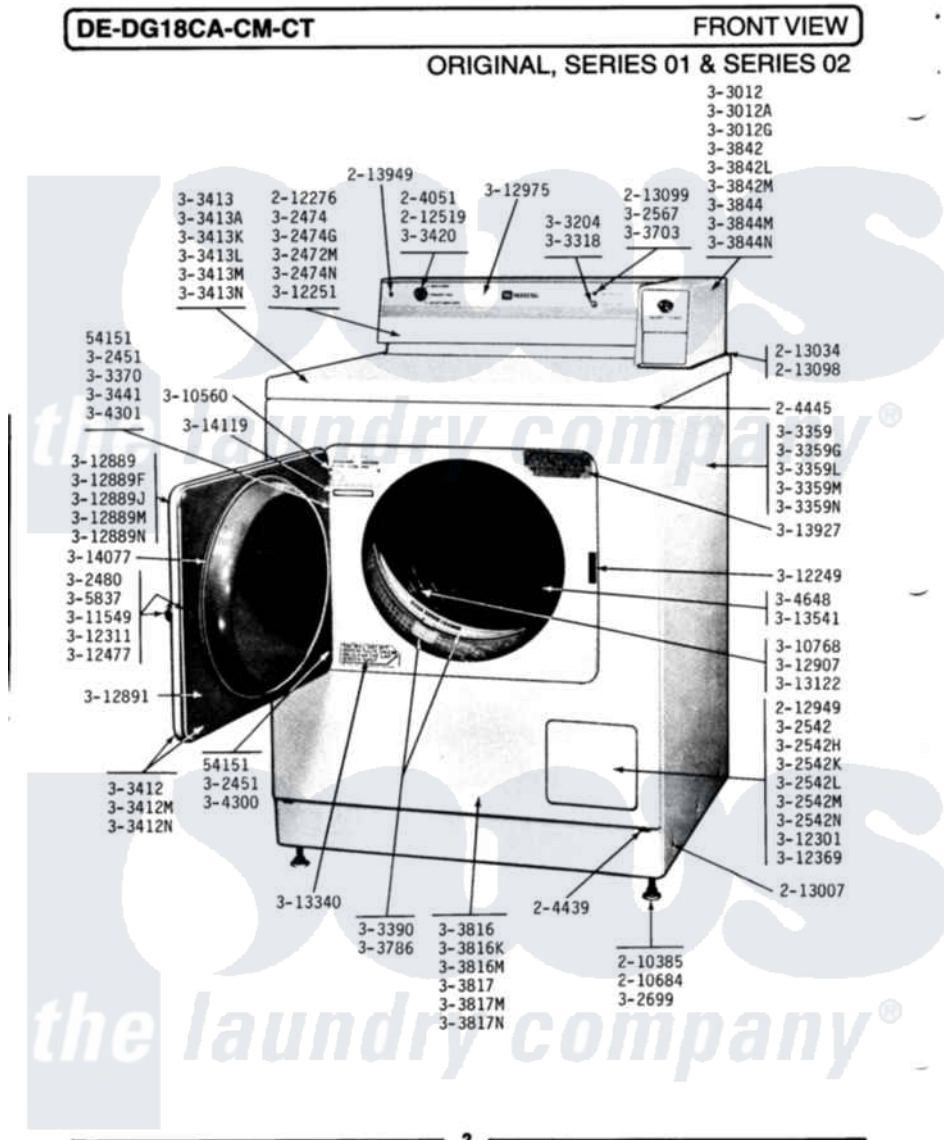

Maytag LDE18CM 01 - FRONT VIEW

Maytag Commercial Maytag LDE18CM Dryer Parts Parts Diagram 01 - FRONT VIEW
 Click on the part number to view part

Item	Original Part Number	Replaced By	Status	Part Description
001	NLA		Not Available	SCREW, No.4-40 X 1/4
002	204051	22204051		Knob
003	204439			Screw And Fstner Assembly
004	204445			Screw And Fastener Assembly
005	210385			Lock Nut For Adjustable Leg
006	210684			Foot, Adjustable Leg
007	212276	W10116760		Screw
008	212519	488234		Screw 8-32 X 1/4
009	212949	22001866		Screw, Relay
010	213007			Xfor Cabinet See Cabinet, Back
011	NLA		Not Available	GASKET UNDER CONTROL CENTER
012	213099			Lens For Control Panel
013	213949			Screw, No.8-18 X 5/16 Inch
014	NLA		Not Available	HINGE ASSEMBLY----N
015	NLA		Not Available	CONTROL COVER-WHITE