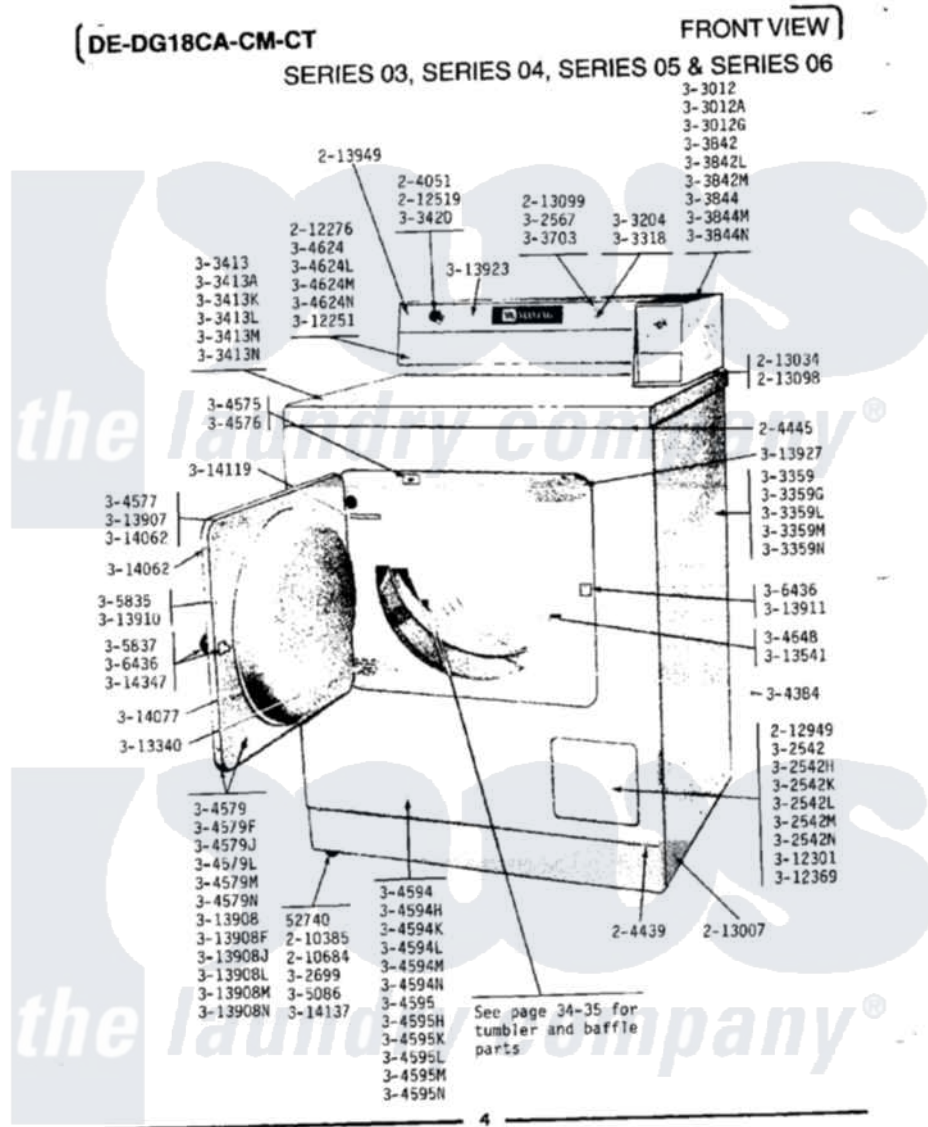

Maytag LDE18CM 02 - FRONT VIEW (SERIES 03)

Maytag Commercial Maytag LDE18CM Dryer Parts Parts Diagram 02 - FRONT VIEW (SERIES 03)
 Click on the part number to view part

Item	Original Part Number	Replaced By	Status	Part Description
001	Y052740	62739		Nut, Lock
002	204051	22204051		Knob
003	204439			Screw And Fstner Assembly
004	204445			Screw And Fastener Assembly
005	210385			Lock Nut For Adjustable Leg
006	210684			Foot, Adjustable Leg
007	212276	W10116760		Screw
008	212519	488234		Screw 8-32 X 1/4
009	212949	22001866		Screw, Relay
010	213007			Xfor Cabinet See Cabinet, Back
011	NLA		Not Available	GASKET UNDER CONTROL CENTER
012	213099			Lens For Control Panel
013	213949			Screw, No.8-18 X 5/16 Inch
014	Y303204			Start Switch With Nuts
015	NLA		Not Available	CABINET-WHITE