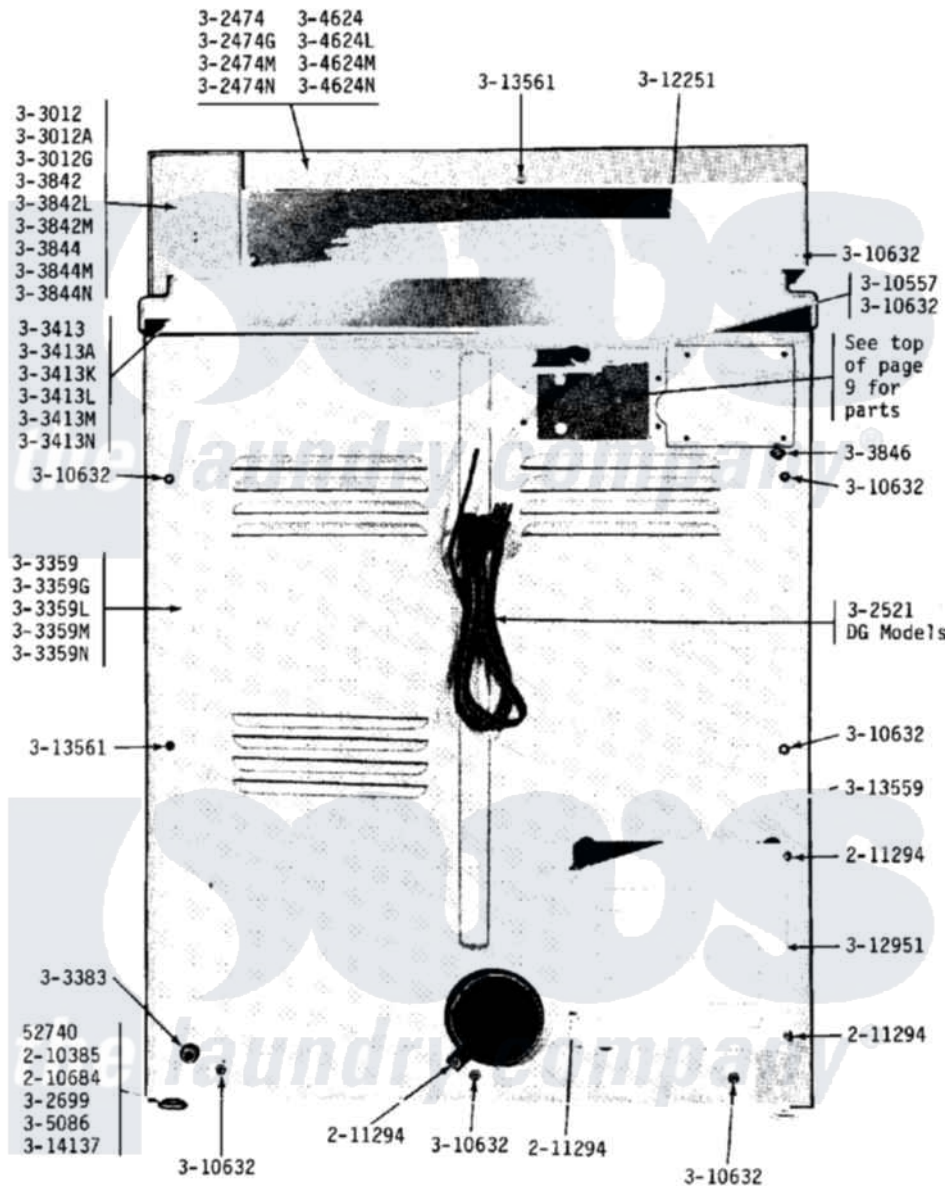

Maytag LDE18CM 03 - REAR VIEW

Maytag Commercial Maytag LDE18CM Dryer Parts Parts Diagram 03 - REAR VIEW
 Click on the part number to view part

Item	Original Part Number	Replaced By	Status	Part Description
001	Y052740	62739		Nut, Lock
002	210385			Lock Nut For Adjustable Leg
003	210684			Foot, Adjustable Leg
004	211294	90767		Screw, 8A X 3/8 HeX Washer Head Tapping
005	NLA		Not Available	CONTROL COVER-WHITE
006	NLA		Not Available	CONTROL COVER-HARVEST WHEAT
007	Y302699	22003428		Leg, Adjustable
008	NLA		Not Available	CABINET-WHITE
009	NLA		Not Available	CABINET-ALMOND
010	NLA		Not Available	CABINET-HARVEST WHEAT
011	Y303361		Not Available	BASE ASSY. (UPPER & LOWER)
012	NLA		Not Available	TOP COVER-WHITE
013	NLA		Not Available	TOP COVER-ALMOND
014	NLA		Not Available	TOP COVER-HARVEST WHEAT

015	Y303442		EXHAUST DUCT ASSEMBLY
016	NLA	Not Available	CONTROL CENTER-WHITE
017	NLA	Not Available	CONTROL CENTER-HARVEST WHEA
018	NLA	Not Available	SCREW & WASHER ASSY.
019	NLA	Not Available	CONTROL COVER-WHITE
020	NLA	Not Available	CONTROL COVER-ALMOND
021	NLA	Not Available	CONTROL COVER-HARVEST WHEAT
022	Y305086		Adjustable Leg And Nut
023	310557		Washer
024	Y310632	1163839	Screw
025	Y311270		Washer, Terminal Block
026	Y311423	489483	Screw 10-32 X 1/2
027	311484	112432	Nut
028	Y312184		Strap, Grounding
029	Y312209	W10001200	Screw
030	NLA	Not Available	BACK FOR CONTROL PANEL
031	Y312904		Bracket, Terminal Block
032	Y312905	Not Available	COVER, TERMINAL
033	Y312951	Not Available	ACCESS COVER, BACK
034	Y313559		Screw
035	Y313561		Screw----NA
036	Y314137		Foot, Rubber
037	400008		Block, Terminal