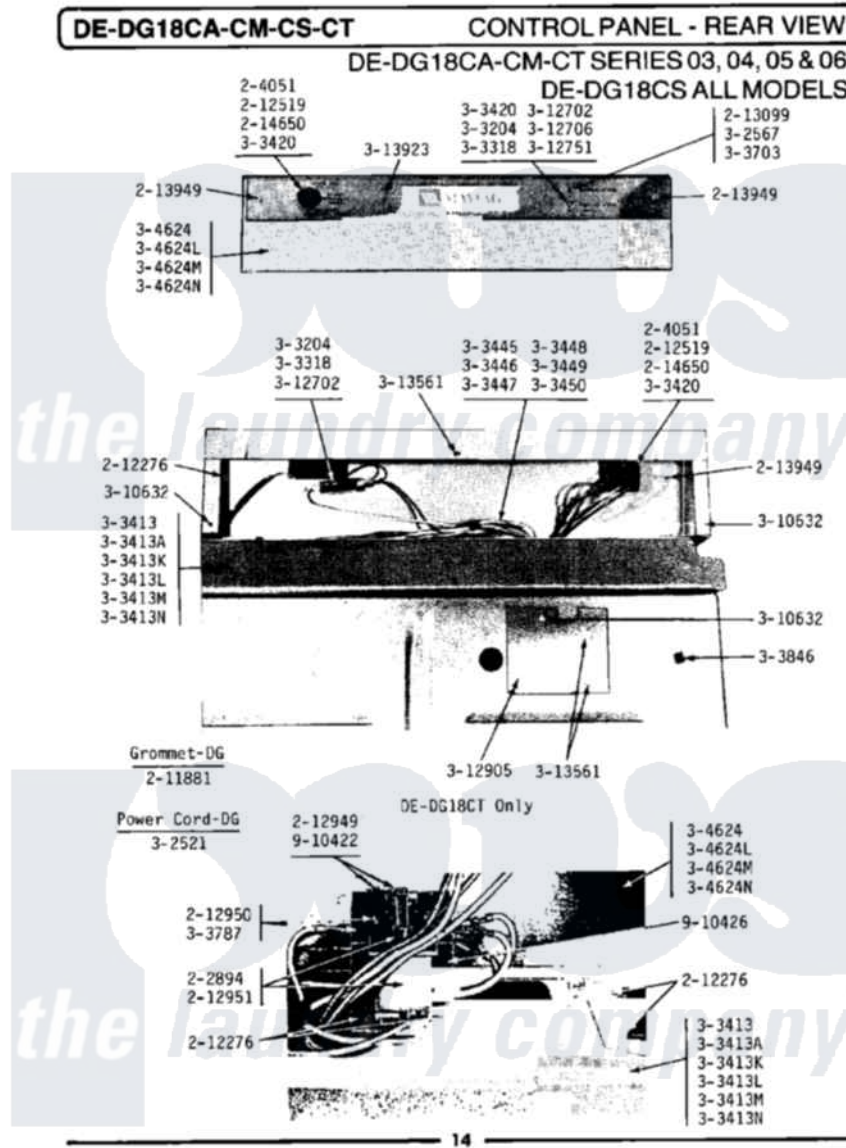

Maytag LDE18CM 05 - CONTROL PANEL (SERIES 03)

Maytag Commercial Maytag LDE18CM Dryer Parts Parts Diagram 05 - CONTROL PANEL (SERIES 03)
 Click on the part number to view part

Item	Original Part Number	Replaced By	Status	Part Description
001	204051	22204051		Knob
002	212276	W10116760		Screw
003	212519	488234		Screw 8-32 X 1/4
004	212949	22001866		Screw, Relay
005	212950	M0227520		Screw-Tc No.6-32 X 13/16", Preform SwiTch
006	212951			Screw, No.6-32 X 1/4 Inch
007	213099			Lens For Control Panel
008	213949			Screw, No.8-18 X 5/16 Inch
009	214650			Screw For 2-4051 Knob
010	Y303204			Start Switch With Nuts
011	NLA		Not Available	TOP COVER-WHITE
012	NLA		Not Available	TOP COVER-ALMOND
013	NLA		Not Available	TOP COVER-HARVEST WHEAT
014	Y303420		Not Available	SELECTOR SWITCH
015	NLA		Not Available	MAIN WIRE HARNESS

016	Y303703		Pilot Light
017	NLA	Not Available	SCREW & WASHER ASSY.
018	NLA	Not Available	CONTROL COVER-WHITE
019	NLA	Not Available	CONTROL COVER-ALMOND
020	NLA	Not Available	CONTROL COVER-HARVEST WHEAT
021	Y310632	1163839	Screw
022	Y311423	489483	Screw 10-32 X 1/2
023	NLA	Not Available	BACK FOR CONTROL PANEL
024	Y312702		Knurled Nut, Start Switch
025	Y312706	422617	Nut
026	312751		Lockwasher, Start Switch
027	Y312905	Not Available	COVER, TERMINAL
028	Y313561		Screw---NA
029	NLA	Not Available	CONTROL PANEL