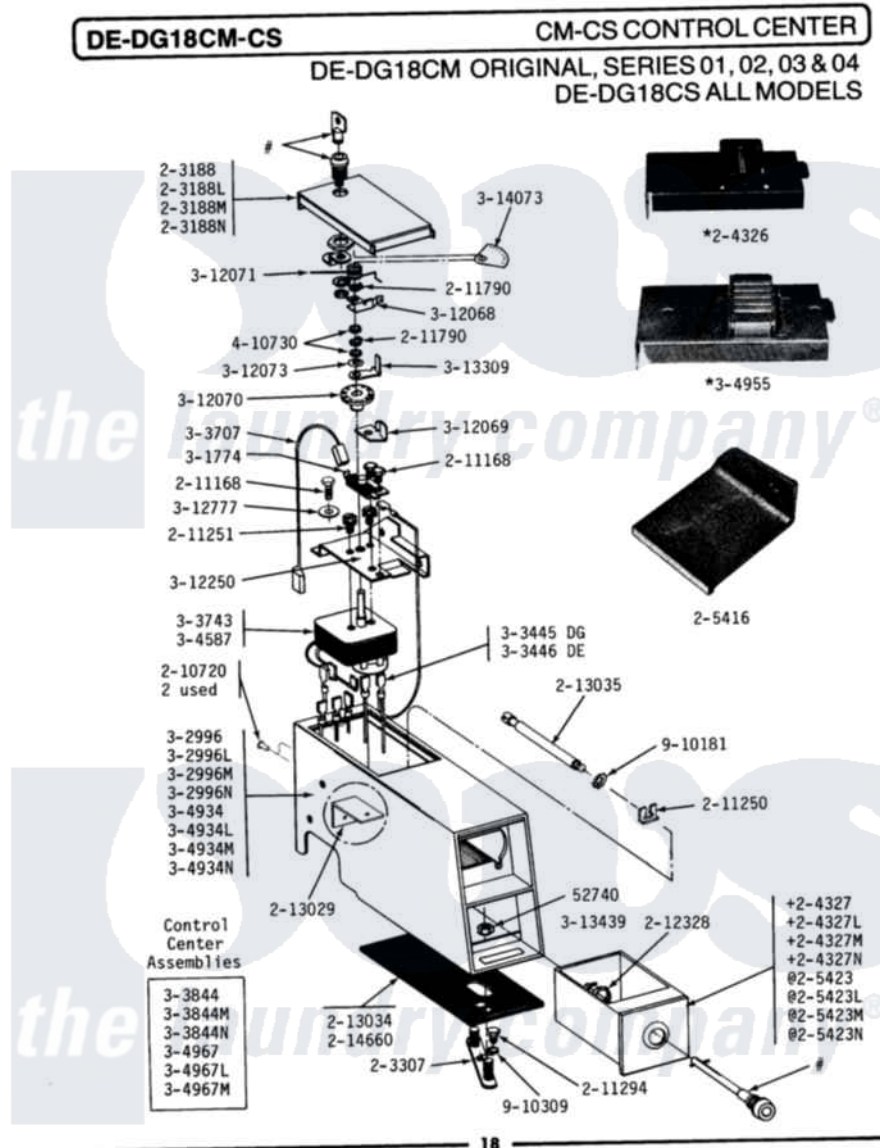

# Maytag LDE18CM 06 - CM CONTROL CENTER

Maytag Commercial Maytag LDE18CM Dryer Parts Parts Diagram 06 - CM CONTROL CENTER  
 Click on the part number to view part

Item	Original Part Number	Replaced By	Status	Part Description
001	<a href="#">Y052740</a>	<a href="#">62739</a>		Nut, Lock
002	203188		Not Available	TIMER ACCESS DOOR (WHT)
003	203188L		Not Available	ACCESS DOOR-ALMOND
004	203188M		Not Available	ACCESS DOOR-HARVEST WHEAT
005	NLA		Not Available	MTG. STRAP---NA
006	NLA		Not Available	COIN DROP ASSEMBLY
007	NLA		Not Available	COIN BOX-WHITE---NA
008	NLA		Not Available	COIN BOX-ALMOND
009	NLA		Not Available	COIN BOX - HARVEST WHEAT
010	<a href="#">205416</a>			Guard For Coin Box
011	205423	<a href="#">208883</a>		Coin Box K
012	205423L	<a href="#">208883</a>		Coin Box K
013	205423M	<a href="#">208883</a>		Coin Box K
014	<a href="#">210720</a>			Rivet, Bearing To Tumbler Frnt