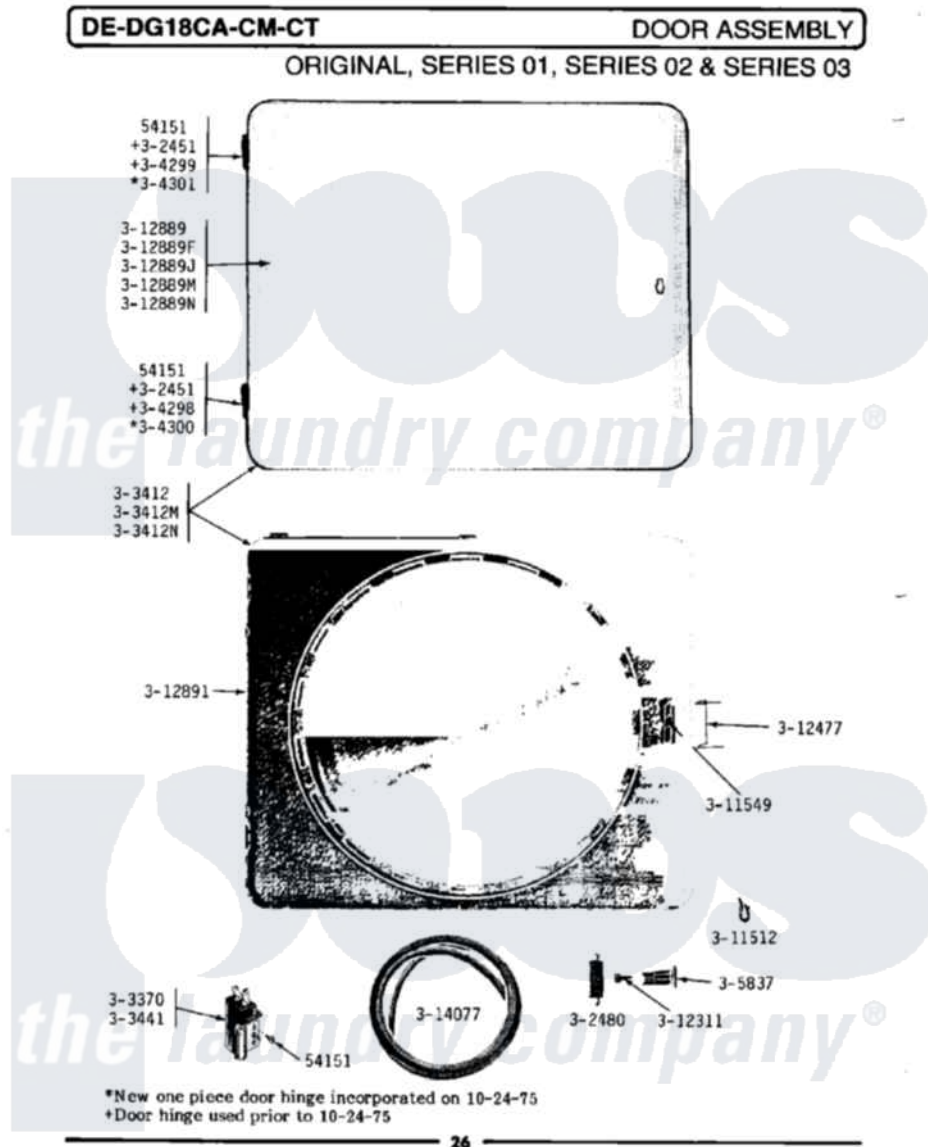

Maytag LDE18CM 08 - DOOR ASSEMBLY

Maytag [Commercial Maytag LDE18CM Dryer Parts](#) Parts Diagram 08 - DOOR ASSEMBLY
 Click on the part number to view part

Item	Original Part Number	Replaced By	Status	Part Description
001	NLA		Not Available	SCREW, No.4-40 X 1/4
002	NLA		Not Available	HINGE ASSEMBLY---N
003	NLA		Not Available	LATCH
004	NLA		Not Available	DOOR COMPLETE-WHITE
005	NLA		Not Available	DOOR COMPLETE-HARVEST WHEAT
006	Y303441		Not Available	DOOR SWITCH
007	Y304298			Hinge - Lower
008	NLA		Not Available	HINGE - UPPER
009	NLA		Not Available	HINGE - LOWER
010	NLA		Not Available	HINGE - UPPER
011	NLA		Not Available	KNOB AND SCREW
012	NLA		Not Available	FASTENER
013	NLA		Not Available	WIRE CLIP
014	NLA		Not Available	SCREW---NA
015	NLA		Not Available	MAGNETIC LATCH RETAINER

016	NLA	Not Available	DOOR PANEL-WHITE
017	NLA	Not Available	DOOR PANEL-HARVEST WHEAT
018	Y312891	Not Available	DOOR LINER - INNER HALF
019	314077		Door Seal