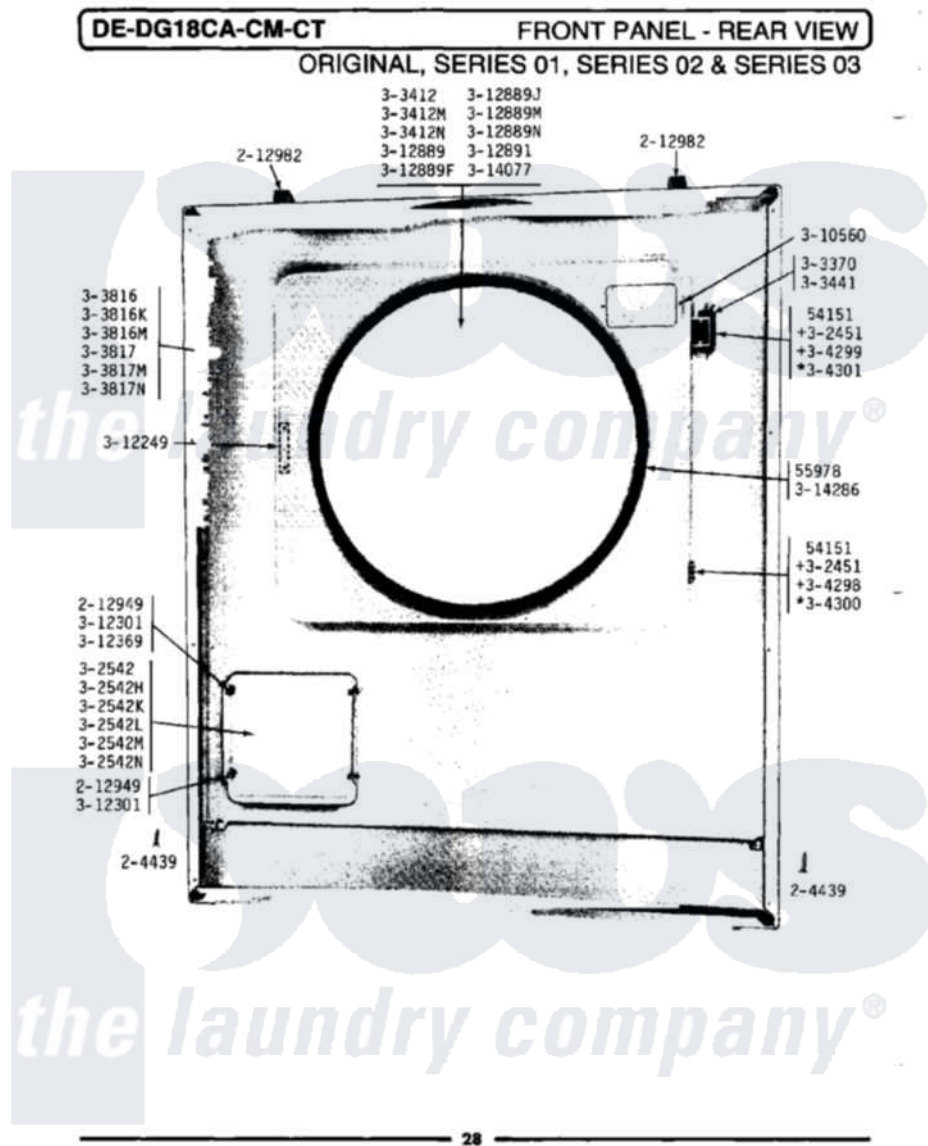

Maytag LDE18CM 09 - FRONT PANEL-REAR VIEW

Maytag [Commercial Maytag LDE18CM Dryer Parts](#) Parts Diagram 09 - FRONT PANEL-REAR VIEW
 Click on the part number to view part

Item	Original Part Number	Replaced By	Status	Part Description
001	NLA		Not Available	SCREW, No.4-40 X 1/4
002	Y055978			Rubber Adhesive, 2 Oz Tube
003	204439			Screw And Fstner Assembly
004	212982	22001650		Fastener, Spring
005	NLA		Not Available	HINGE ASSEMBLY----N
006	NLA		Not Available	DOOR COMPLETE-WHITE
007	NLA		Not Available	DOOR COMPLETE-HARVEST WHEAT
008	Y303441		Not Available	DOOR SWITCH
009	NLA		Not Available	FRONT PANEL-WHITE
010	NLA		Not Available	FRONT PANEL-HARVEST WHEAT
011	Y304298			Hinge - Lower
012	NLA		Not Available	HINGE - UPPER
013	NLA		Not Available	HINGE - LOWER
014	NLA		Not Available	HINGE - UPPER
015	310560	74004005		Screw, 6-32 X 5/16"

016	NLA	Not Available	STRIKE PLATE
017	NLA	Not Available	DOOR PANEL-WHITE
018	NLA	Not Available	DOOR PANEL-HARVEST WHEAT
019	Y312891	Not Available	DOOR LINER - INNER HALF
020	Y313340		LABEL, LINT SCREEN INSTRUCTION
021	Y313927		INSTRUCTION LABEL
022	314077		Door Seal
023	NLA	Not Available	GAS IGNITION LABEL
024	314286		Seal For Front Panel