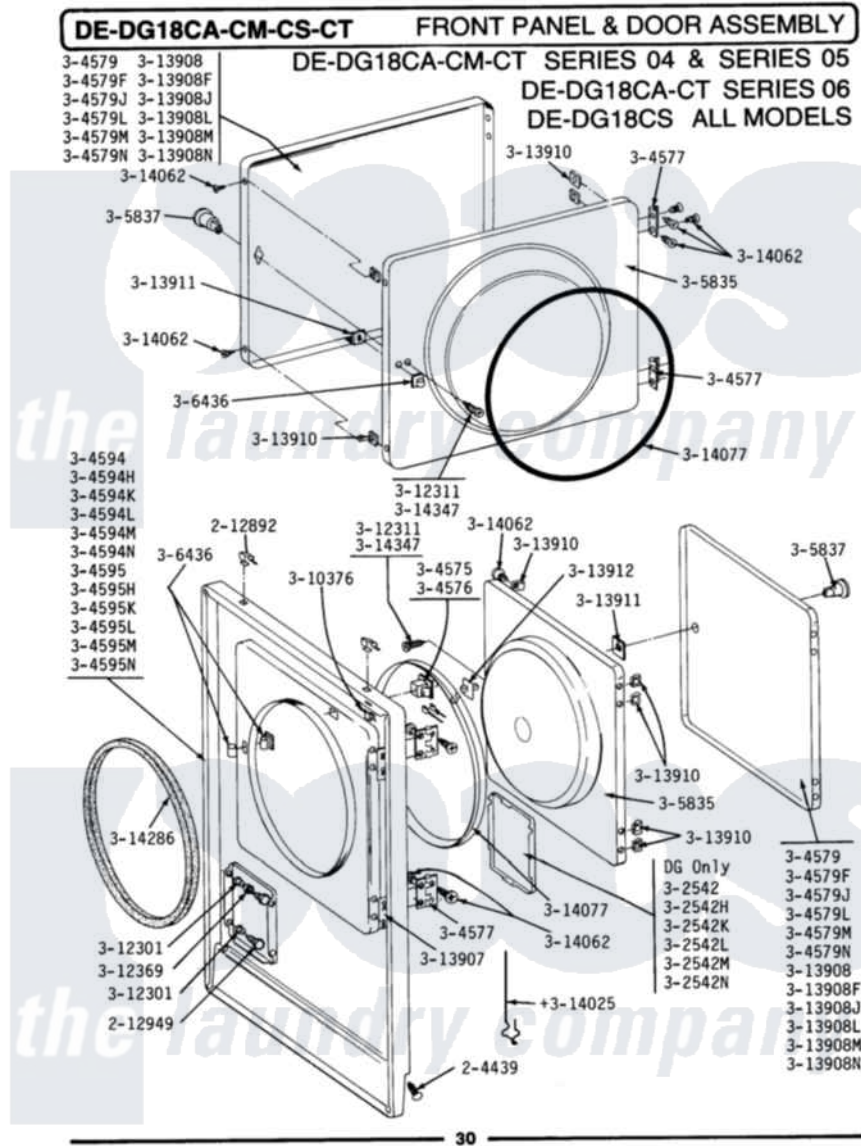

# Maytag LDE18CM 10 - FRONT PANEL & DOOR ASSY (SERIES 04)

Maytag Commercial Maytag LDE18CM Dryer Parts Parts Diagram 10 - FRONT PANEL & DOOR ASSY (SERIES 04)  
 Click on the part number to view part

Item	Original Part Number	Replaced By	Status	Part Description
001	<a href="#">204439</a>			Screw And Fstner Assembly
002	212982	<a href="#">22001650</a>		Fastener, Spring
003	<a href="#">Y304575</a>	<a href="#">W10169313</a>		Switch-Dor
004	Y304577	<a href="#">33001230</a>		Hinge, Door
005	Y304579	<a href="#">Y306668</a>		DOOR (WHT)
006	NLA		Not Available	DOOR-ALMOND
007	NLA		Not Available	DOOR-HARVEST WHEAT
008	NLA		Not Available	FRONT PANEL-WHITE
009	NLA		Not Available	FRONT PANEL-ALMOND
010	NLA		Not Available	FRONT PANEL-HARVEST WHEAT
011	NLA		Not Available	INNER DOOR WITH KNOB & SCRE
012	NLA		Not Available	KNOB AND SCREW
013	<a href="#">306436</a>			Door Latch Kit--W
014	<a href="#">Y310376</a>			Clip, Door Switch Harness
015	NLA		Not Available	SCREW---NA

016	<a href="#">Y313340</a>		LABEL, LINT SCREEN INSTRUCTION
017	<a href="#">Y313907</a>		Fastener, Twin
018	<a href="#">Y313908</a>		DOOR PANEL-WHITE
019	NLA	Not Available	DOOR PANEL-ALMOND
020	NLA	Not Available	DOOR PANEL-HARVEST WHEAT
021	<a href="#">Y313910</a>		Clip, Door Liner To Outer Panel
022	<a href="#">Y313911</a>		Door Strike Retainer
023	<a href="#">Y313927</a>		INSTRUCTION LABEL
024	<a href="#">Y314025</a>		Latch For Access Door
025	<a href="#">Y314062</a>		Screw, Door Hinge And Panel
026	<a href="#">314077</a>		Door Seal
027	NLA	Not Available	GAS IGNITION LABEL
028	<a href="#">314286</a>		Seal For Front Panel
029	NLA	Not Available	SCREW FOR DOOR KNOB---NA