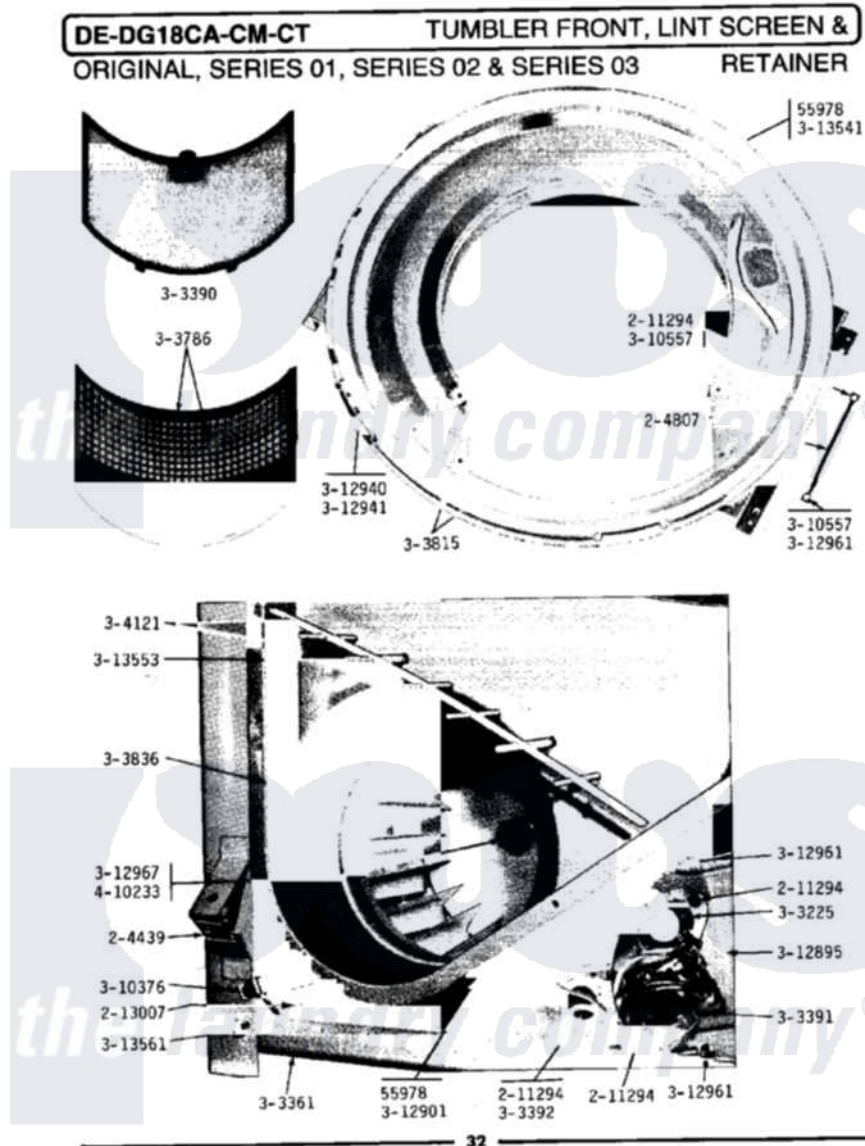

Maytag LDE18CM 11 - TUMBLER FRONT, LINT SCREEN & RETAINER

Maytag Commercial Maytag LDE18CM Dryer Parts Parts Diagram 11 - TUMBLER FRONT, LINT SCREEN & RETAINER
 Click on the part number to view part

Item	Original Part Number	Replaced By	Status	Part Description
001	Y055978			Rubber Adhesive, 2 Oz Tube
002	204439			Screw And Fstner Assembly
003	204807			Ground Wire, Supp. Plte To Top Cover
004	210720			Rivet, Bearing To Tumbler Frmt
005	211294	90767		Screw, 8A X 3/8 HeX Washer Head Tapping
006	213007			Xfor Cabinet See Cabinet, Back
007	Y303225			Thermostat, Permanent Press
008	Y303361		Not Available	BASE ASSY. (UPPER & LOWER)
009	Y303390		Not Available	LINT SCREEN
010	Y303391	33303391		Thermostat, Cycling
011	303392			Thermostat, Cycling
012	Y303786		Not Available	LINT SCREEN WITH RETAINER
013	Y303815	33001231		Front- Tumbler

014	Y303836		Blower Wheel Assembly And Clamp
015	NLA	Not Available	OUTLET GRID AND DUCT
016	Y304810	Not Available	OUTLET DUCT ASSEMBLY---S
017	Y310376		Clip, Door Switch Harness
018	310557		Washer
019	Y312895	Not Available	COVER FOR BLOWER---NA
020	Y312901		Seal, Housing Cover
021	312940	306508	Tumbler Bearing Kit ---W
022	312941	306508	Tumbler Bearing Kit ---W
023	Y312961	W10116751	Screw
024	Y312964	Not Available	OUTLET DUCT - OUTER HALF
025	312967		Clamp, Blower Housing
026	Y313541	33313541	Seal- Tumbler
027	NLA	Not Available	GRID FOR OUTLET DUCT
028	Y313561		Screw---NA
029	Y313795		Guide For Lint Screen
030	Y313796		Lint Seal
031	410233	9703438	Ring-Retrn