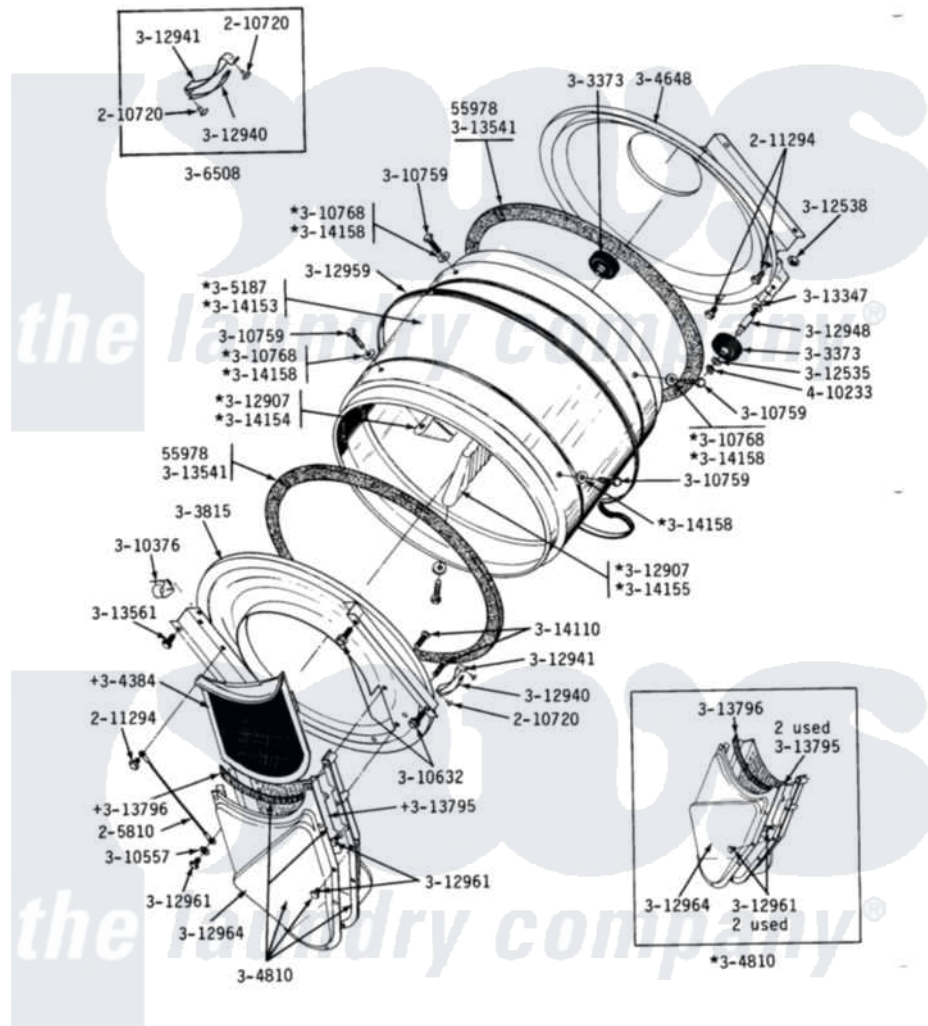

# Maytag LDE18CM 12 - LINT SCREEN, TUMBLER (FRONT & BACK)

## DE-DG18CA-CM-CS-CT LINT SCREEN, TUMBLER, TUMBLER FRONT & TUMBLER BACK

Maytag Commercial Maytag LDE18CM Dryer Parts Parts Diagram 12 - LINT SCREEN, TUMBLER (FRONT & BACK)  
Click on the part number to view part

Item	Original Part Number	Replaced By	Status	Part Description
001	<a href="#">Y053241</a>			Set Screw, Motor Pulley
002	<a href="#">Y055978</a>			Rubber Adhesive, 2 Oz Tube
003	<a href="#">205810</a>			Wire, Ground
004	<a href="#">210720</a>			Rivet, Bearing To Tumbler Frnt
005	<a href="#">211294</a>	<a href="#">90767</a>		Screw, 8A X 3/8 HeX Washer Head Tapping
006	Y303373	<a href="#">12001541</a>		Drum Roller/Washer Assembly--W
007	Y303815	<a href="#">33001231</a>		Front- Tumbler
008	<a href="#">Y304244</a>			Motor Pulley With Set Screw
009	Y304384	<a href="#">33001003</a>		Screen, Lint
010	Y304648	<a href="#">33001106</a>		Back, Tumbler
011	Y304810		Not Available	OUTLET DUCT ASSEMBLY---S
012	Y305185	<a href="#">6-3051850</a>		Pulley- MO
013	305187		Not Available	TUMBLER W/BAFFLES
014	<a href="#">306508</a>			Tumbler Bearing Kit ---W