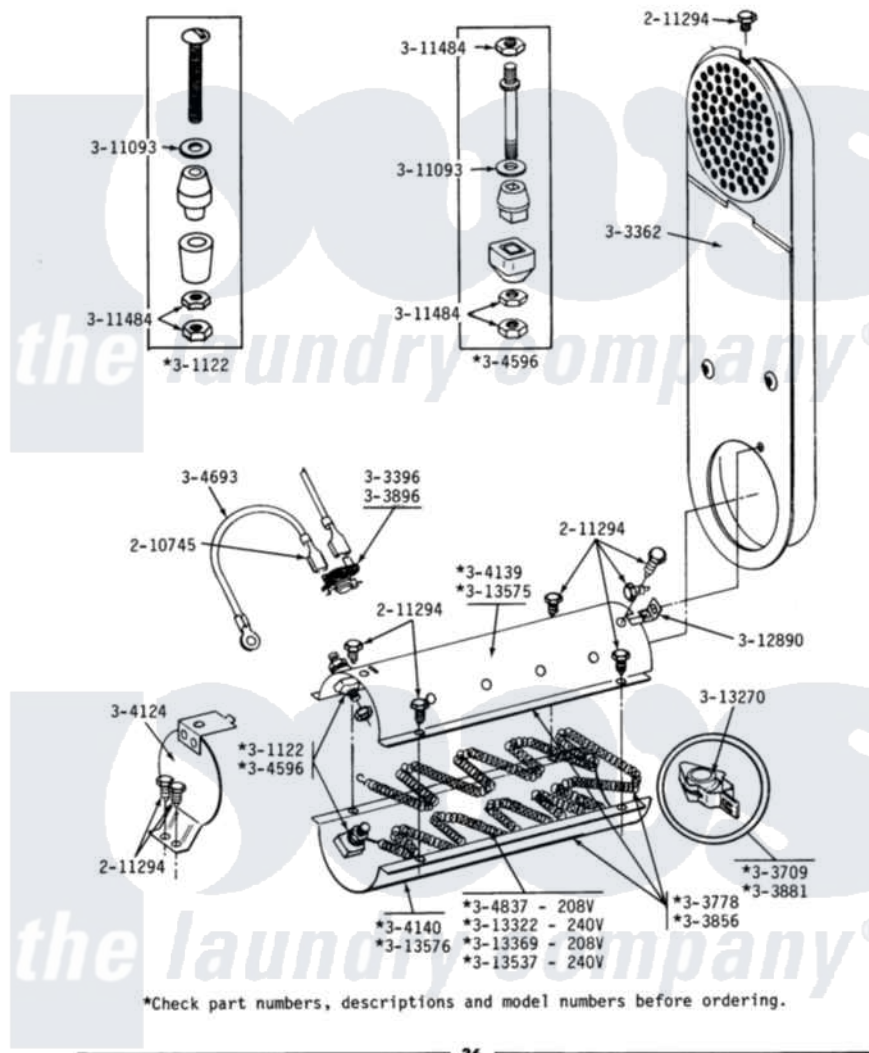

Maytag LDE18CM 13 - INLET DUCT & HEATER ASSEMBLY

DE18CA-CM-CS-CT INLET DUCT & HEATER ASSEMBLY

Maytag Commercial Maytag LDE18CM Dryer Parts Parts Diagram 13 - INLET DUCT & HEATER ASSEMBLY
 Click on the part number to view part

Item	Original Part Number	Replaced By	Status	Part Description
001	210745			Wire Terminal
002	211294	90767		Screw, 8A X 3/8 HeX Washer Head Tapping
003	301122	Y304596		Terminal Insulator Assembly
004	Y303362			Inlet Duct Assembly - DE
005	303396			Thermostat, Hi-Limit
006	303709			Clip And Insulator Assembly
007	Y303778			Heater Assembly Complete
008	Y303856		Not Available	HEATER ASSY. COMPLETE (208V)
009	Y303881			Clip And Insulator Assembly
010	303896			Hi-Limit Thermostat-Canada
011	304124		Not Available	HEATER SHIELD
012	NLA		Not Available	HEATER CHAMBER - TOP
013	NLA		Not Available	HEATER CHAMBER - BOTTOM
014	Y304596			Terminal Insulator Assembly

015	Y304693		Jumper Wire
016	Y304837	W10116793	Element
017	311093		Washer, Terminal Connection
018	311484	112432	Nut
019	Y312890		Retainer, Heater Chamber
020	NLA	Not Available	RATCHET FOR TIMER
021	Y313322		Heater Element - DE Models
022	NLA	Not Available	HEATER ELEMENT 208 VOLT
023	Y313537		Heater Element 240 Volt
024	Y313575	Not Available	HEATER CHAMBER, TOP
025	Y313576		Heater Chamber, Bottom