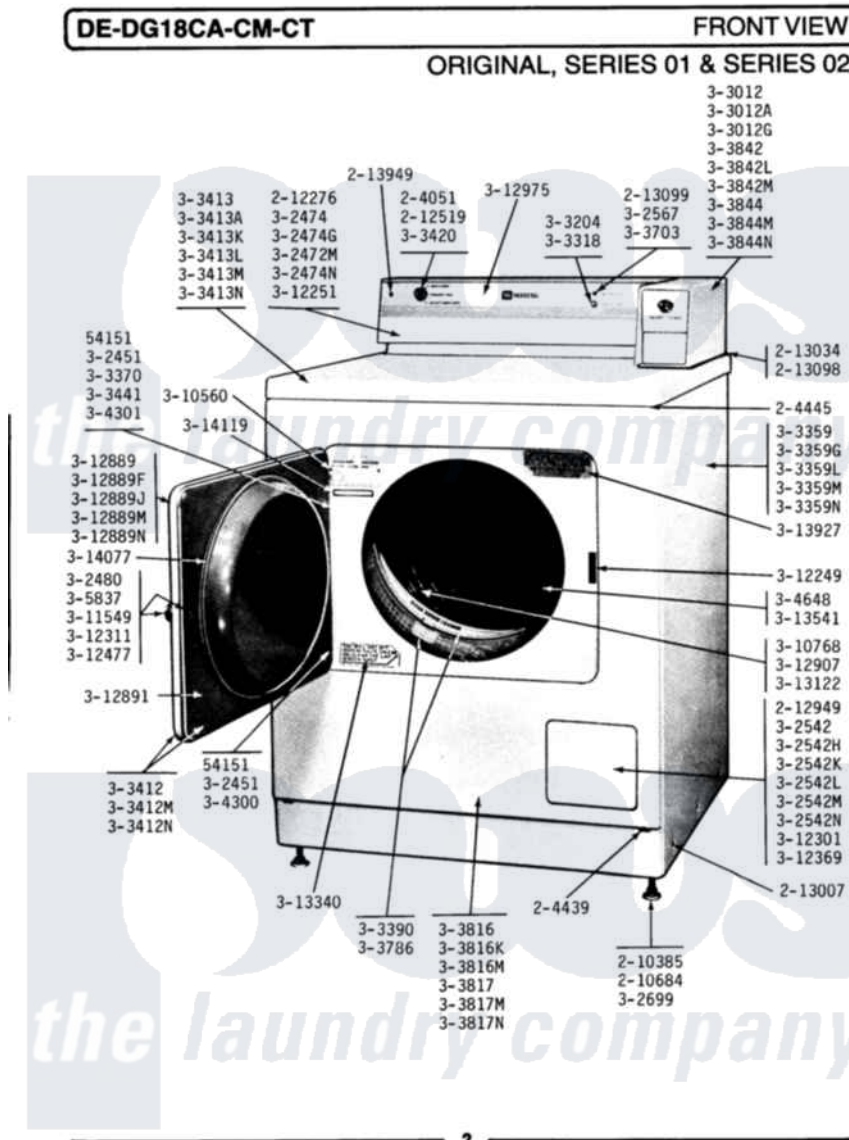

Maytag LDE18CS 01 - FRONT VIEW

Maytag Commercial Maytag LDE18CS Dryer Parts Parts Diagram 01 - FRONT VIEW
 Click on the part number to view part

Item	Original Part Number	Replaced By	Status	Part Description
001	Y052740	62739		Nut, Lock
002	204051	22204051		Knob
003	204439			Screw And Fstner Assembly
004	204445			Screw And Fastener Assembly
005	205423	208883		Coin Box K
006	205423L	208883		Coin Box K
007	NLA		Not Available	MAYTAG COIN SLIDE
008	210385			Lock Nut For Adjustable Leg
009	210684			Foot, Adjustable Leg
010	212519	488234		Screw 8-32 X 1/4
011	212949	22001866		Screw, Relay
012	213007			Xfor Cabinet See Cabinet, Back
013	213099			Lens For Control Panel
014	213949			Screw, No.8-18 X 5/16 Inch
015	Y302699	22003428		Leg, Adjustable
016	Y303204			Start Switch With Nuts