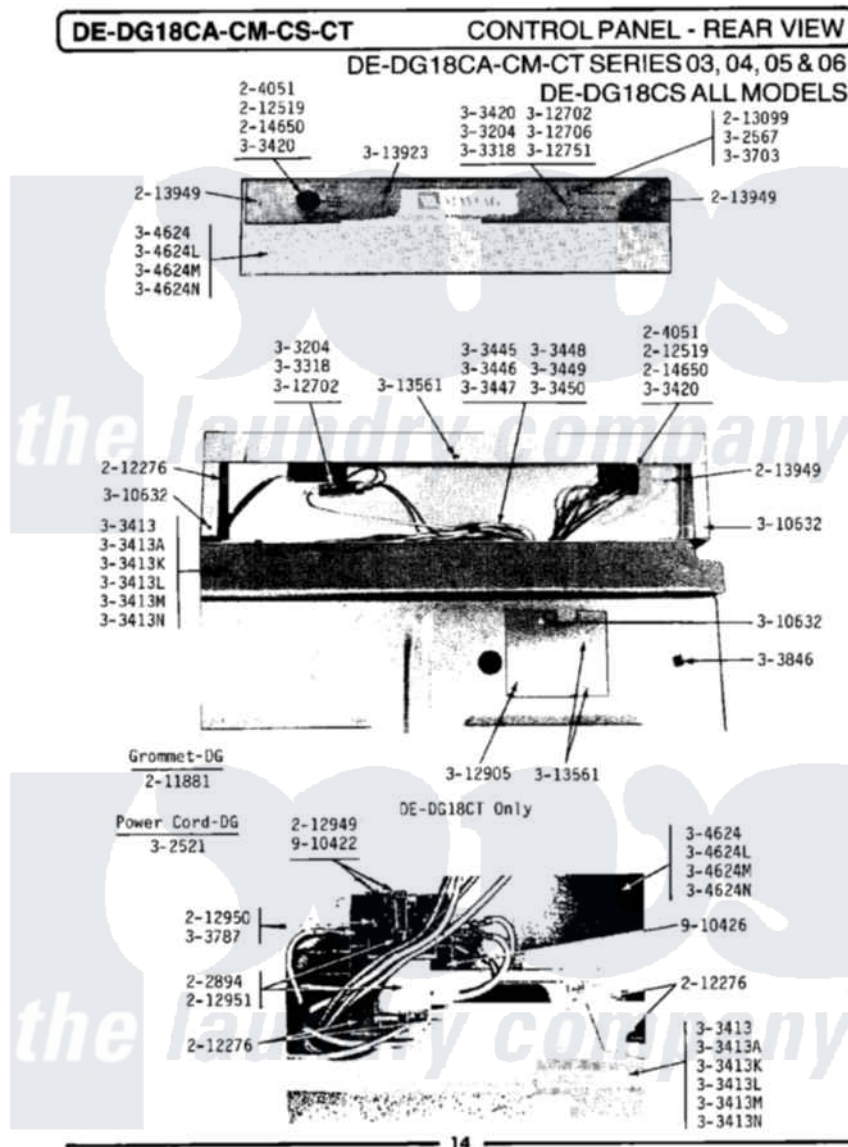

Maytag LDE18CS 03 - CONTROL PANEL-REAR VIEW

Maytag Commercial Maytag LDE18CS Dryer Parts Parts Diagram 03 - CONTROL PANEL-REAR VIEW
 Click on the part number to view part

Item	Original Part Number	Replaced By	Status	Part Description
001	204051	22204051		Knob
002	212276	W10116760		Screw
003	212519	488234		Screw 8-32 X 1/4
004	212949	22001866		Screw, Relay
005	212950	M0227520		Screw-Tc No.6-32 X 13/16", Preform SwiTch
006	212951			Screw, No.6-32 X 1/4 Inch
007	213099			Lens For Control Panel
008	213949			Screw, No.8-18 X 5/16 Inch
009	214650			Screw For 2-4051 Knob
010	Y303204			Start Switch With Nuts
011	NLA		Not Available	TOP COVER-WHITE
012	NLA		Not Available	TOP COVER-ALMOND
013	NLA		Not Available	TOP COVER-HARVEST WHEAT
014	Y303420		Not Available	SELECTOR SWITCH
015	Y303445		Not Available	MAIN WIRE HARNESS

016	NLA		Not Available	MAIN WIRE HARNESS
017	Y303703			Pilot Light
018	NLA		Not Available	SCREW & WASHER ASSY.
019	NLA		Not Available	CONTROL COVER-WHITE
020	NLA		Not Available	CONTROL COVER-ALMOND
021	NLA		Not Available	CONTROL COVER-HARVEST WHEAT
022	Y310632	1163839		Screw
023	Y311423	489483		Screw 10-32 X 1/2
024	NLA		Not Available	BACK FOR CONTROL PANEL
025	Y312702			Knurled Nut, Start Switch
026	Y312706	422617		Nut
027	312751			Lockwasher, Start Switch
028	Y312905		Not Available	COVER, TERMINAL
029	Y313561			Screw---NA
030	NLA		Not Available	CONTROL PANEL