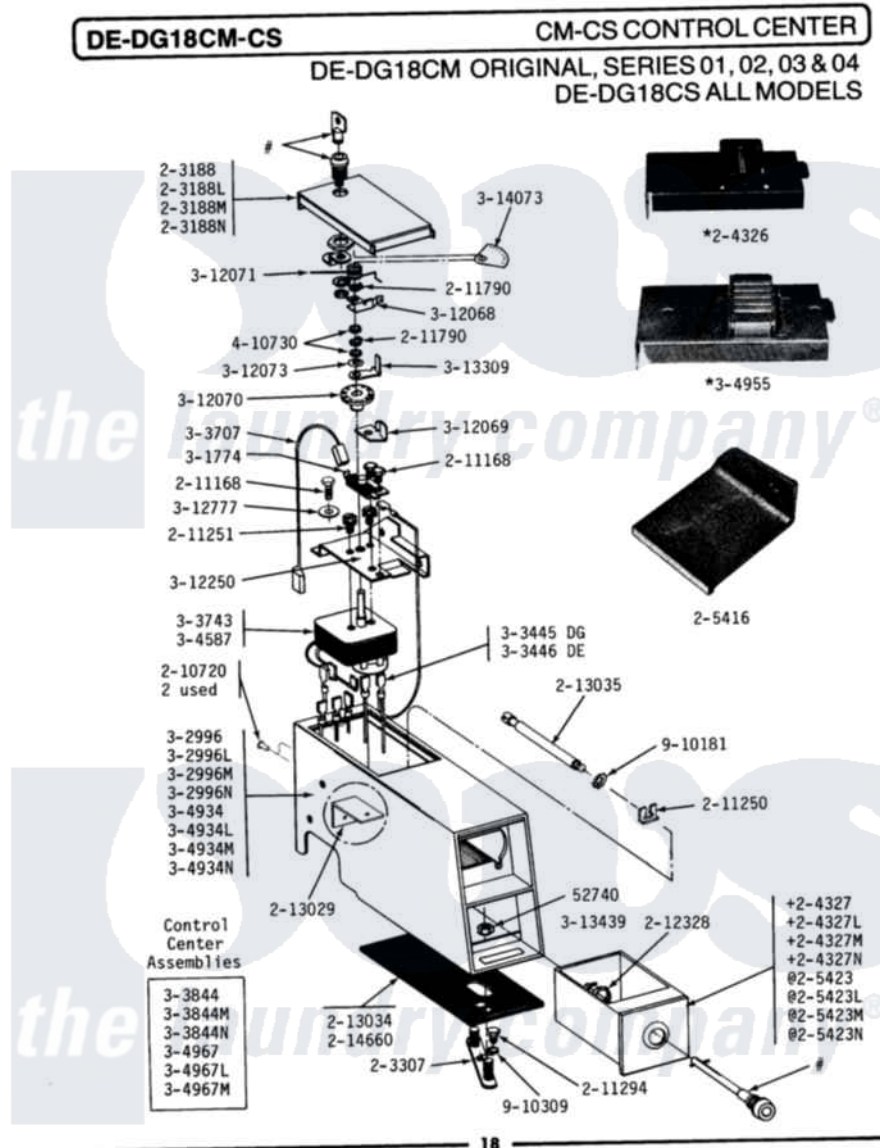

Maytag LDE18CS 04 - CS CONTROL CENTER

Maytag Commercial Maytag LDE18CS Dryer Parts Parts Diagram 04 - CS CONTROL CENTER
 Click on the part number to view part

Item	Original Part Number	Replaced By	Status	Part Description
001	Y052740	62739		Nut, Lock
002	203188		Not Available	TIMER ACCESS DOOR (WHT)
003	203188L		Not Available	ACCESS DOOR-ALMOND
004	203188M		Not Available	ACCESS DOOR-HARVEST WHEAT
005	NLA		Not Available	MTG. STRAP---NA
006	NLA		Not Available	COIN DROP ASSEMBLY
007	NLA		Not Available	COIN BOX-WHITE---NA
008	NLA		Not Available	COIN BOX-ALMOND
009	NLA		Not Available	COIN BOX - HARVEST WHEAT
010	205416			Guard For Coin Box
011	205423	208883		Coin Box K
012	205423L	208883		Coin Box K
013	205423M	208883		Coin Box K
014	210720			Rivet, Bearing To Tumbler Frmt