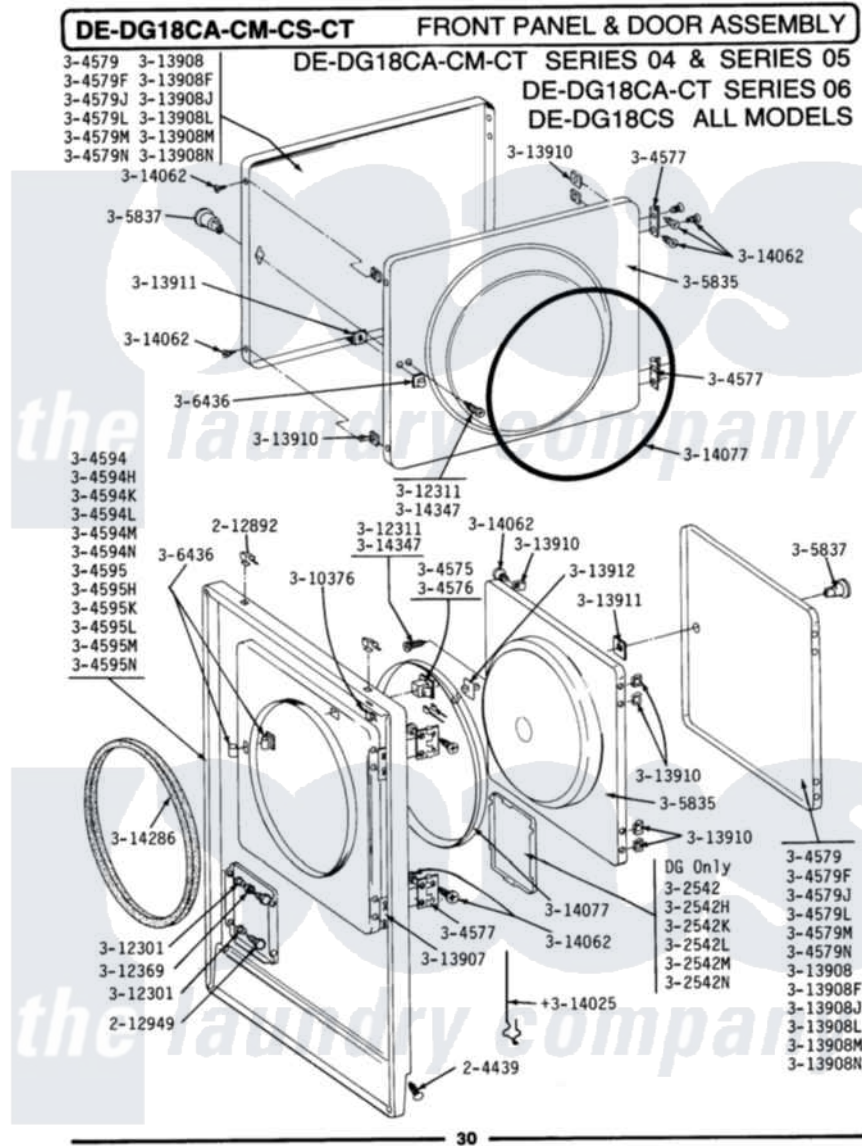

# Maytag LDE18CS 06 - FRONT PANEL & DOOR ASSEMBLY

Maytag Commercial Maytag LDE18CS Dryer Parts Parts Diagram 06 - FRONT PANEL & DOOR ASSEMBLY  
Click on the part number to view part

Item	Original Part Number	Replaced By	Status	Part Description
001	<a href="#">204439</a>			Screw And Fstner Assembly
002	212949	<a href="#">22001866</a>		Screw, Relay
003	212982	<a href="#">22001650</a>		Fastener, Spring
004	<a href="#">Y304575</a>	<a href="#">W10169313</a>		Switch-Dor
005	Y304577	<a href="#">33001230</a>		Hinge, Door
006	Y304579	<a href="#">Y306668</a>		DOOR (WHT)
007	NLA		Not Available	DOOR-ALMOND
008	NLA		Not Available	DOOR-HARVEST WHEAT
009	NLA		Not Available	FRONT PANEL-WHITE
010	NLA		Not Available	FRONT PANEL-ALMOND
011	NLA		Not Available	FRONT PANEL-HARVEST WHEAT
012	NLA		Not Available	INNER DOOR WITH KNOB & SCRE
013	NLA		Not Available	KNOB AND SCREW
014	<a href="#">306436</a>			Door Latch Kit--W
015	<a href="#">Y310376</a>			Clip, Door Switch Harness

016	NLA	Not Available	SCREW---NA
017	<a href="#">Y313340</a>		LABEL, LINT SCREEN INSTRUCTION
018	<a href="#">Y313907</a>		Fastener, Twin
019	<a href="#">Y313908</a>		DOOR PANEL-WHITE
020	NLA	Not Available	DOOR PANEL-ALMOND
021	NLA	Not Available	DOOR PANEL-HARVEST WHEAT
022	<a href="#">Y313910</a>		Clip, Door Liner To Outer Panel
023	<a href="#">Y313911</a>		Door Strike Retainer
024	<a href="#">Y313927</a>		INSTRUCTION LABEL
025	<a href="#">Y314025</a>		Latch For Access Door
026	<a href="#">Y314062</a>		Screw, Door Hinge And Panel
027	<a href="#">314077</a>		Door Seal
028	NLA	Not Available	GAS IGNITION LABEL
029	<a href="#">314286</a>		Seal For Front Panel
030	NLA	Not Available	SCREW FOR DOOR KNOB---NA