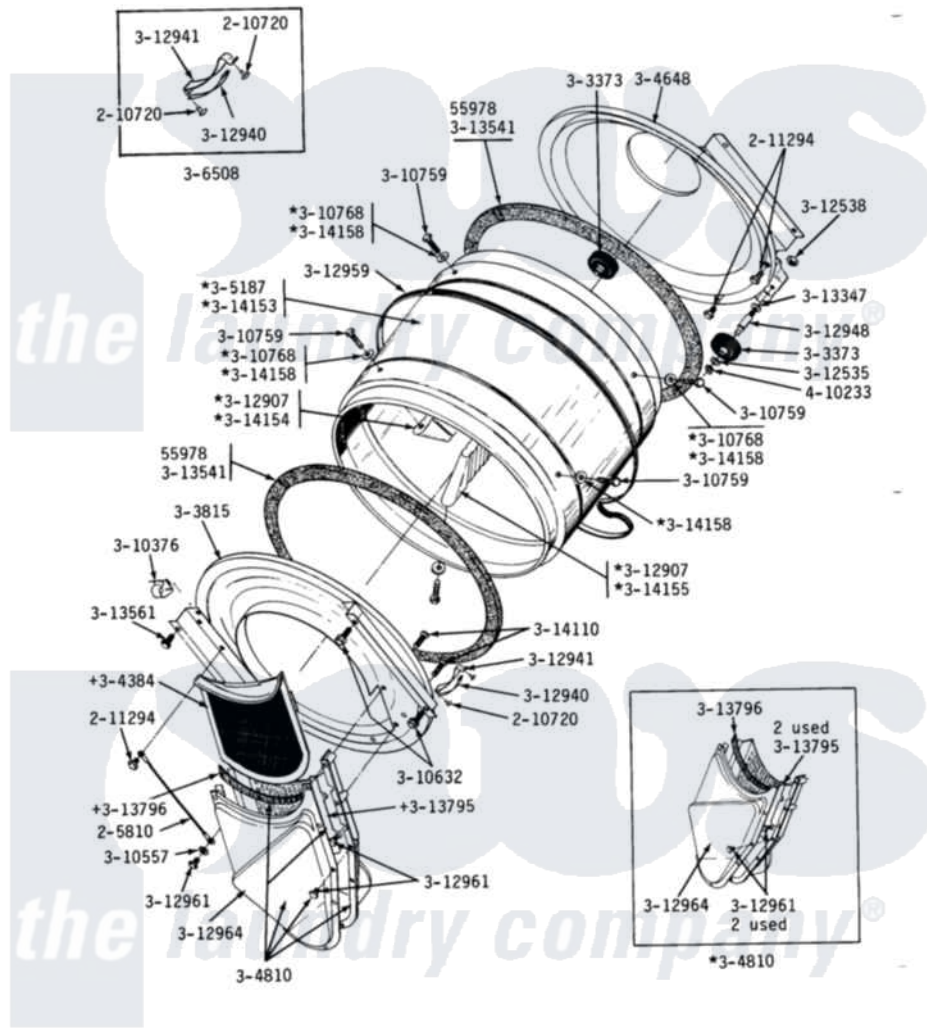

# Maytag LDE18CS 07 - LINT SCREEN, TUMBLER (FRONT & BACK)

## DE-DG18CA-CM-CS-CT LINT SCREEN, TUMBLER, TUMBLER FRONT & TUMBLER BACK

34

Maytag Commercial Maytag LDE18CS Dryer Parts Parts Diagram 07 - LINT SCREEN, TUMBLER (FRONT & BACK)  
Click on the part number to view part

Item	Original Part Number	Replaced By	Status	Part Description
001	<a href="#">Y053241</a>			Set Screw, Motor Pulley
002	<a href="#">Y055978</a>			Rubber Adhesive, 2 Oz Tube
003	<a href="#">205810</a>			Wire, Ground
004	<a href="#">210720</a>			Rivet, Bearing To Tumbler Frnt
005	<a href="#">211294</a>	<a href="#">90767</a>		Screw, 8A X 3/8 HeX Washer Head Tapping
006	Y303373	<a href="#">12001541</a>		Drum Roller/Washer Assembly--W
007	Y303815	<a href="#">33001231</a>		Front- Tumbler
008	<a href="#">Y304244</a>			Motor Pulley With Set Screw
009	Y304384	<a href="#">33001003</a>		Screen, Lint
010	Y304648	<a href="#">33001106</a>		Back, Tumbler
011	Y304810		Not Available	OUTLET DUCT ASSEMBLY---S
012	Y305185	<a href="#">6-3051850</a>		Pulley- MO
013	305187		Not Available	TUMBLER W/BAFFLES
014	<a href="#">306508</a>			Tumbler Bearing Kit ---W