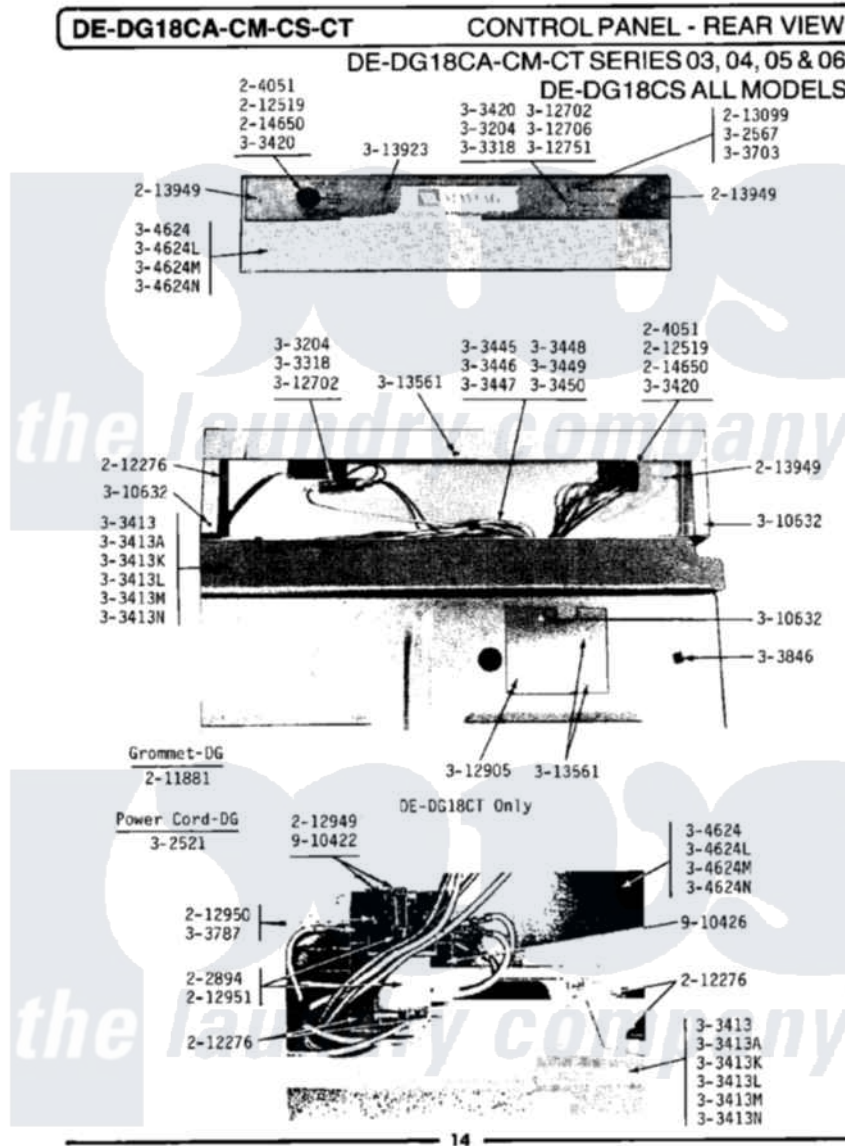

Maytag LDE18CT 05 - CONTROL PANEL-REAR VIEW (SERIES 03)

Maytag Commercial Maytag LDE18CT Dryer Parts Parts Diagram 05 - CONTROL PANEL-REAR VIEW (SERIES 03)
 Click on the part number to view part

Item	Original Part Number	Replaced By	Status	Part Description
001	202894			Solenoid For Relay Assembly
002	204051	22204051		Knob
003	211881			Grommet, Cord Part Not Used- Gas Models Only
004	212276	W10116760		Screw
005	212519	488234		Screw 8-32 X 1/4
006	212949	22001866		Screw, Relay
007	212950	M0227520		Screw-Tc No.6-32 X 13/16", Preform SwiTch
008	212951			Screw, No.6-32 X 1/4 Inch
009	213099			Lens For Control Panel
010	213949			Screw, No.8-18 X 5/16 Inch
011	214650			Screw For 2-4051 Knob
012	NLA		Not Available	PILOT LIGHT
013	Y303318			Switch Assembly With Hex Nu
014	NLA		Not Available	TOP COVER-WHITE
015	NLA		Not Available	TOP COVER-ALMOND

016	NLA		Not Available	TOP COVER-HARVEST WHEAT
017	Y303420		Not Available	SELECTOR SWITCH
018	NLA		Not Available	MAIN WIRE HARNESS
019	Y303787		Not Available	SWITCH FOR RELAY
020	NLA		Not Available	SCREW & WASHER ASSY.
021	NLA		Not Available	CONTROL COVER-WHITE
022	NLA		Not Available	CONTROL COVER-ALMOND
023	NLA		Not Available	CONTROL COVER-HARVEST WHEAT
024	Y310632	1163839		Screw
025	Y311423	489483		Screw 10-32 X 1/2
026	NLA		Not Available	BACK FOR CONTROL PANEL
027	Y312702			Knurled Nut, Start Switch
028	Y312706	422617		Nut
029	312751			Lockwasher, Start Switch
030	Y312905		Not Available	COVER, TERMINAL
031	Y313561			Screw---NA
032	NLA		Not Available	CONTROL PANEL
033	NLA		Not Available	SPRING LEVER FOR RELAY
034	NLA		Not Available	RELAY BRACKET