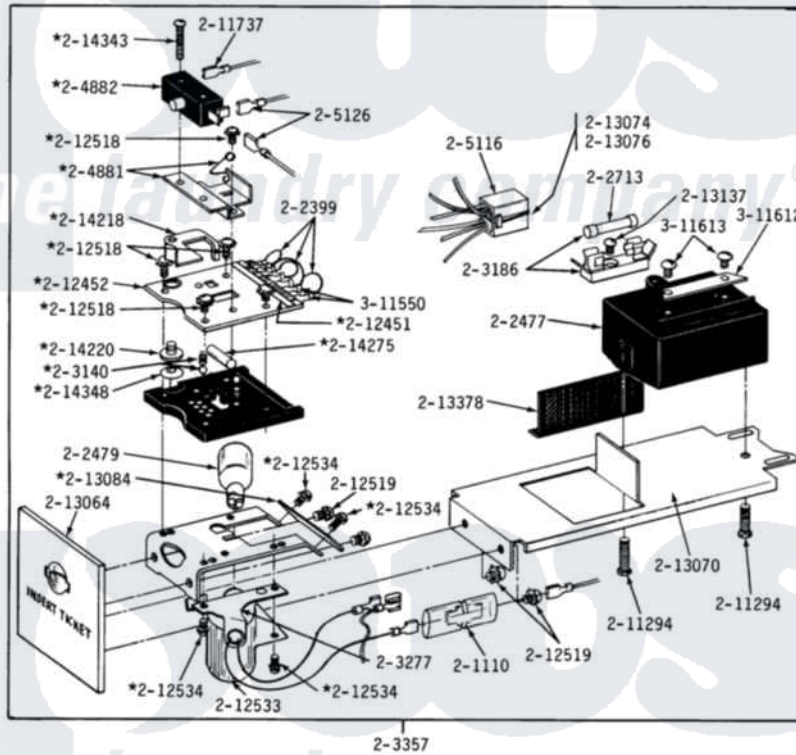

DE-DG18CT CT CONTROL CENTER COMPONENTS

Maytag Commercial Maytag LDE18CT Dryer Parts Parts Diagram 06 - CT CONTROL CENTER
 Click on the part number to view part

Item	Original Part Number	Replaced By	Status	Part Description
001	Y052740	62739		Nut, Lock
002	NLA		Not Available	OUTER CASE-WHITE
003	NLA		Not Available	OUTER CASE-ALMOND
004	NLA		Not Available	OUTER CASE-WHITE
005	NLA		Not Available	MTG. STRAP----NA
006	NLA		Not Available	ACCESS DOOR (WHITE)
007	NLA		Not Available	ACCESS DOOR-ALMOND
008	NLA		Not Available	ACCESS DOOR-HARVEST WHEAT
009	NLA		Not Available	ACCESS DOOR (WHITE)
010	NLA		Not Available	ACCESS DOOR-ALMOND
011	NLA		Not Available	ACCESS DOOR-HARVEST WHEAT
012	NLA		Not Available	HARNES FOR TICKET CONTROL
013	211294	90767		Screw, 8A X 3/8 HeX Washer Head Tapping
014	212276	W10116760		Screw

015	NLA	Not Available	GASKET UNDER CONTROL CENTER
016	213089		Knob For Timer
017	NLA	Not Available	LATCH FOR ACCESS DOOR
018	Y302559	Not Available	HARNES FOR TIMER
019	NLA	Not Available	MAIN WIRE HARNES
020	Y303801	Not Available	TIMER WITH KNOB AND PIN
021	NLA	Not Available	CONTROL CENTER-WHITE
022	NLA	Not Available	CONTROL CENTER-ALMOND
023	NLA	Not Available	CONTROL CENTER-HARVEST WHEA
024	NLA	Not Available	TIMER MOTOR
025	NLA	Not Available	TIMER MOTOR
026	Y312300		Groov-Pin
027	910309		Washer, Mounting Strap