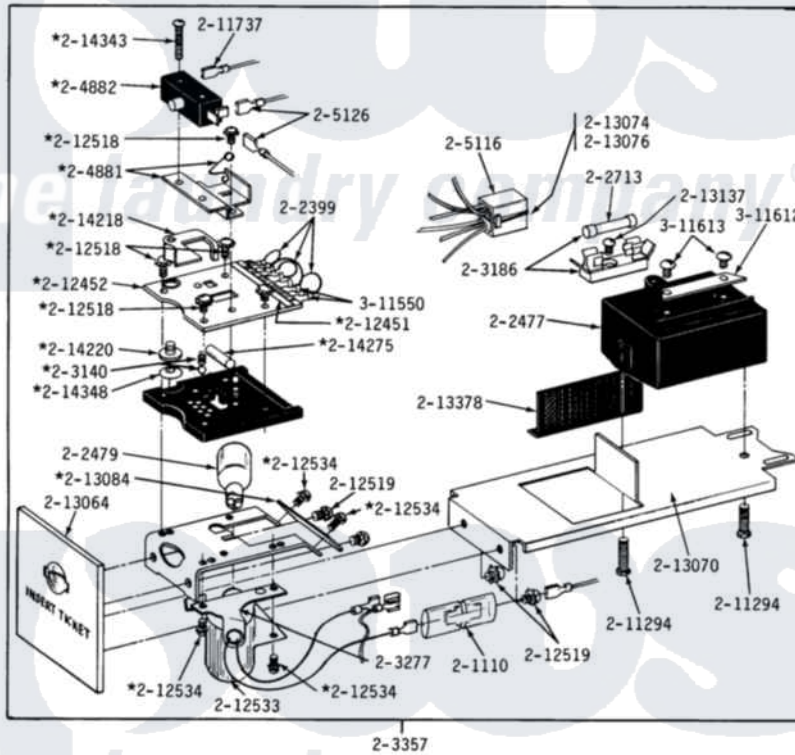

# Maytag LDE18CT 07 - CT CONTROL CENTER COMPONENTS

DE-DG18CT

CT CONTROL CENTER COMPONENTS

Maytag Commercial Maytag LDE18CT Dryer Parts Parts Diagram 07 - CT CONTROL CENTER COMPONENTS  
 Click on the part number to view part

Item	Original Part Number	Replaced By	Status	Part Description
001	Y201110		Not Available	CONNECTOR, WIRE (INDIC. LIGHT)
002	NLA		Not Available	JUMPER WIRE (BLACK)
003	202477	<a href="#">22003292</a>		Control As
004	202479	<a href="#">A3167501</a>		Lamp Oven, Int.
005	<a href="#">202509</a>			Ticket Control Assembly
006	202713	<a href="#">22001555</a>		Fuse
007	<a href="#">203140</a>			Contact Ball Kit
008	NLA		Not Available	FUSE BLOCK WITH FUSE
009	NLA		Not Available	LAMP SOCKET WITH BRACKET
010	NLA		Not Available	TICKET RECEIVER ASSEMBLY
011	<a href="#">204881</a>			Cam Plate Assembly
012	204882		Not Available	SWITCH FOR TICKET CONTROL
013	NLA		Not Available	HARNESS FOR TICKET CONTROL