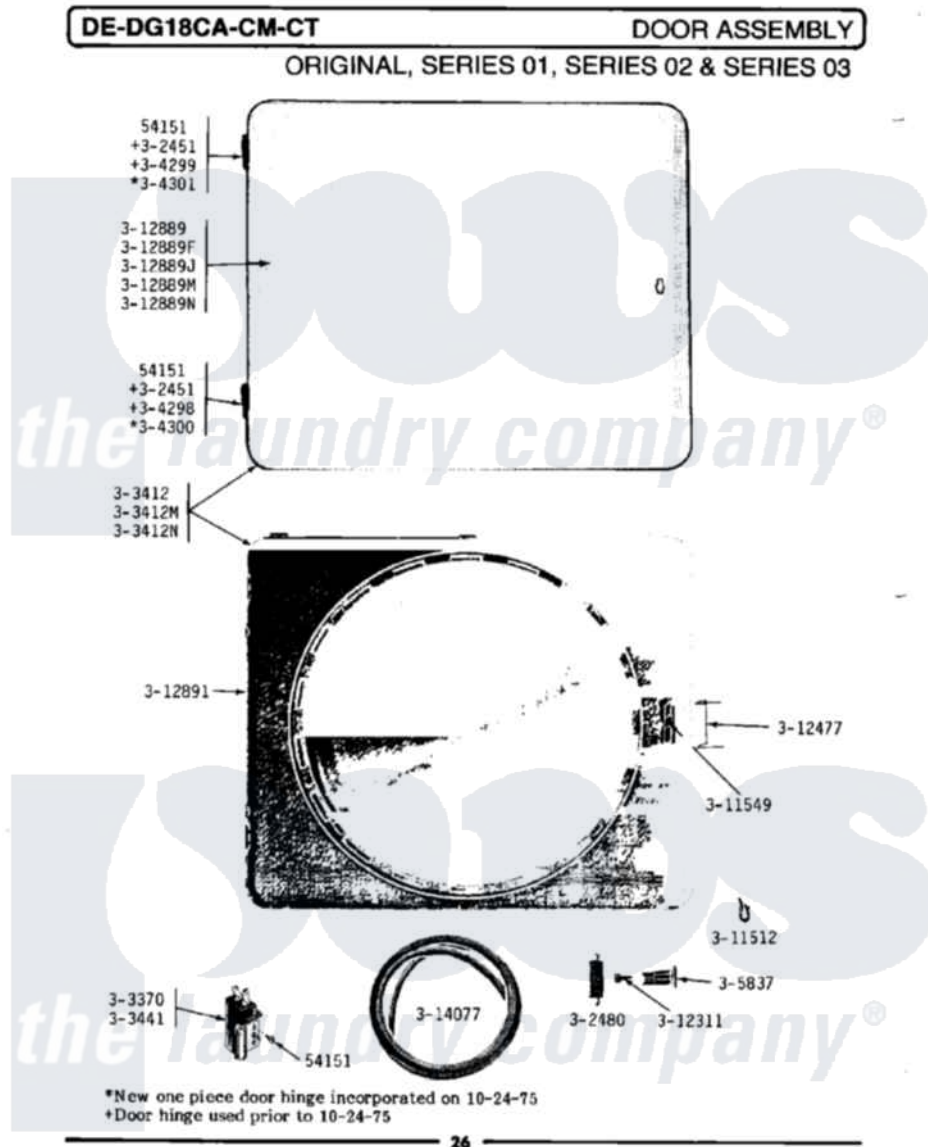

Maytag LDE18CT 08 - DOOR ASSEMBLY

Maytag [Commercial Maytag LDE18CT Dryer Parts](#) Parts Diagram 08 - DOOR ASSEMBLY
 Click on the part number to view part

Item	Original Part Number	Replaced By	Status	Part Description
001	NLA		Not Available	SCREW, No.4-40 X 1/4
002	NLA		Not Available	HINGE ASSEMBLY---N
003	NLA		Not Available	LATCH
004	Y303370			Door Switch
005	NLA		Not Available	DOOR COMPLETE-WHITE
006	NLA		Not Available	DOOR COMPLETE-HARVEST WHEAT
007	Y304298			Hinge - Lower
008	NLA		Not Available	HINGE - UPPER
009	NLA		Not Available	HINGE - LOWER
010	NLA		Not Available	HINGE - UPPER
011	NLA		Not Available	KNOB AND SCREW
012	NLA		Not Available	FASTENER
013	NLA		Not Available	WIRE CLIP
014	NLA		Not Available	SCREW---NA
015	NLA		Not Available	MAGNETIC LATCH RETAINER

016	NLA	Not Available	DOOR PANEL-WHITE
017	NLA	Not Available	DOOR PANEL-HARVEST WHEAT
018	Y312891	Not Available	DOOR LINER - INNER HALF
019	314077		Door Seal