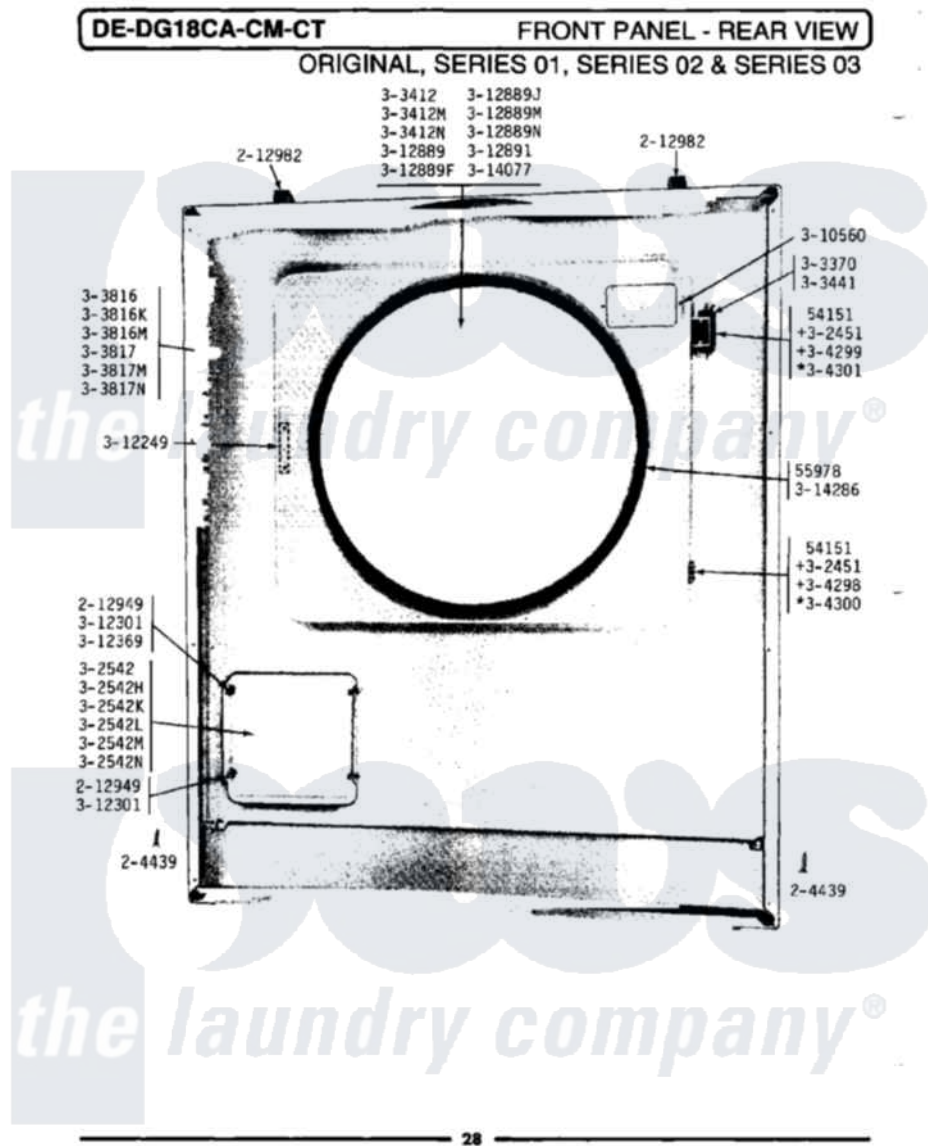

Maytag LDE18CT 09 - FRONT PANEL-REAR VIEW

Maytag Commercial Maytag LDE18CT Dryer Parts Parts Diagram 09 - FRONT PANEL-REAR VIEW
 Click on the part number to view part

Item	Original Part Number	Replaced By	Status	Part Description
001	NLA		Not Available	SCREW, No.4-40 X 1/4
002	Y055978			Rubber Adhesive, 2 Oz Tube
003	204439			Screw And Fstner Assembly
004	212982	22001650		Fastener, Spring
005	NLA		Not Available	HINGE ASSEMBLY----N
006	Y303370			Door Switch
007	NLA		Not Available	DOOR COMPLETE-WHITE
008	NLA		Not Available	DOOR COMPLETE-HARVEST WHEAT
009	NLA		Not Available	FRONT PANEL-WHITE
010	NLA		Not Available	FRONT PANEL-HARVEST WHEAT
011	Y304298			Hinge - Lower
012	NLA		Not Available	HINGE - UPPER
013	NLA		Not Available	HINGE - LOWER
014	NLA		Not Available	HINGE - UPPER
015	310560	74004005		Screw, 6-32 X 5/16"

016	NLA	Not Available	STRIKE PLATE
017	NLA	Not Available	DOOR PANEL-WHITE
018	NLA	Not Available	DOOR PANEL-HAVEST WHEAT
019	Y312891	Not Available	DOOR LINER - INNER HALF
020	Y313340		LABEL, LINT SCREEN INSTRUCTION
021	Y313927		INSTRUCTION LABEL
022	314077		Door Seal
023	NLA	Not Available	GAS IGNITION LABEL
024	314286		Seal For Front Panel