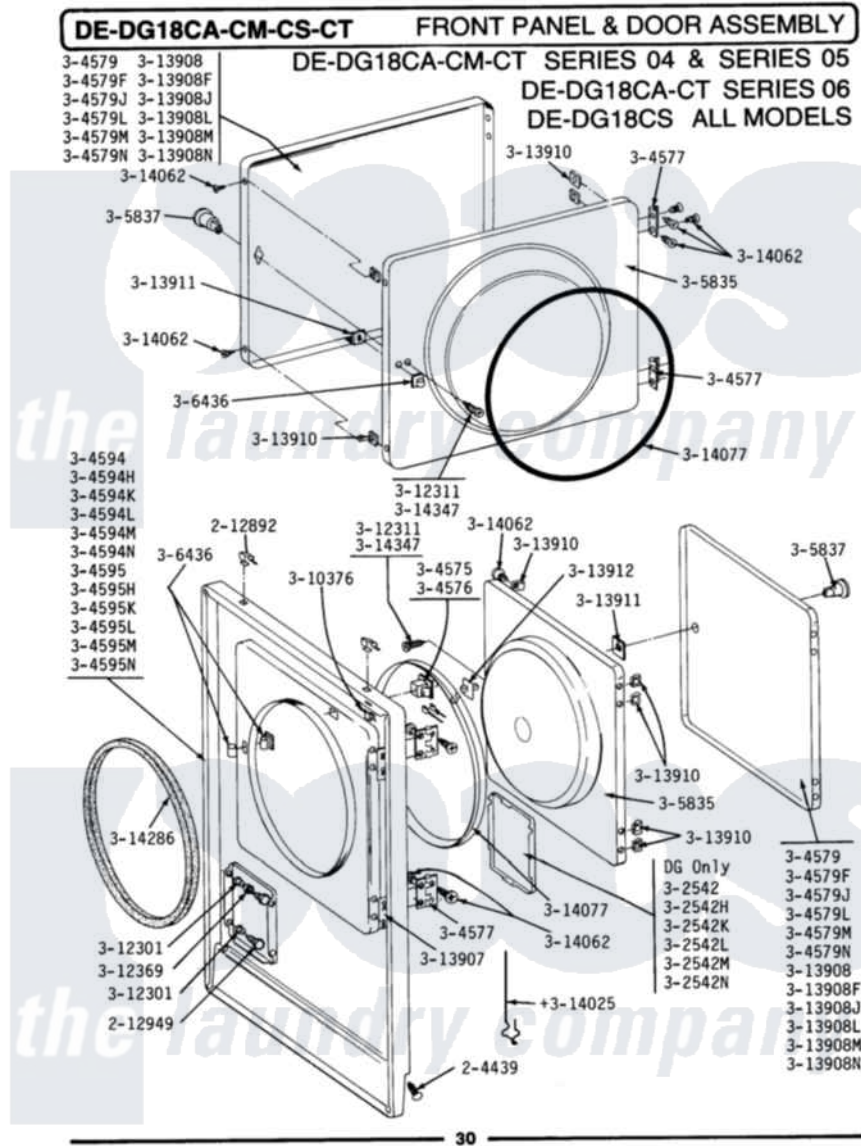

# Maytag LDE18CT 10 - FRONT PANEL & DOOR ASSEMBLY

Maytag [Commercial Maytag LDE18CT Dryer Parts](#) Parts Diagram 10 - FRONT PANEL & DOOR ASSEMBLY  
 Click on the part number to view part

Item	Original Part Number	Replaced By	Status	Part Description
001	<a href="#">204439</a>			Screw And Fstner Assembly
002	212982	<a href="#">22001650</a>		Fastener, Spring
003	Y304576	<a href="#">W10169313</a>		Switch-Dor
004	Y304577	<a href="#">33001230</a>		Hinge, Door
005	Y304579	<a href="#">Y306668</a>		DOOR (WHT)
006	NLA		Not Available	DOOR-ALMOND
007	NLA		Not Available	DOOR-HARVEST WHEAT
008	NLA		Not Available	FRONT PANEL-WHITE
009	NLA		Not Available	FRONT PANEL-ALMOND
010	NLA		Not Available	FRONT PANEL-HARVEST WHEAT
011	NLA		Not Available	INNER DOOR WITH KNOB & SCRE
012	NLA		Not Available	KNOB AND SCREW
013	<a href="#">306436</a>			Door Latch Kit--W
014	<a href="#">Y310376</a>			Clip, Door Switch Harness
015	NLA		Not Available	SCREW---NA

016	<a href="#">Y313340</a>		LABEL, LINT SCREEN INSTRUCTION
017	<a href="#">Y313907</a>		Fastener, Twin
018	<a href="#">Y313908</a>		DOOR PANEL-WHITE
019	NLA	Not Available	DOOR PANEL-ALMOND
020	NLA	Not Available	DOOR PANEL-HARVEST WHEAT
021	<a href="#">Y313910</a>		Clip, Door Liner To Outer Panel
022	<a href="#">Y313911</a>		Door Strike Retainer
023	<a href="#">Y313927</a>		INSTRUCTION LABEL
024	<a href="#">Y314025</a>		Latch For Access Door
025	<a href="#">Y314062</a>		Screw, Door Hinge And Panel
026	<a href="#">314077</a>		Door Seal
027	NLA	Not Available	GAS IGNITION LABEL
028	<a href="#">314286</a>		Seal For Front Panel
029	NLA	Not Available	SCREW FOR DOOR KNOB---NA