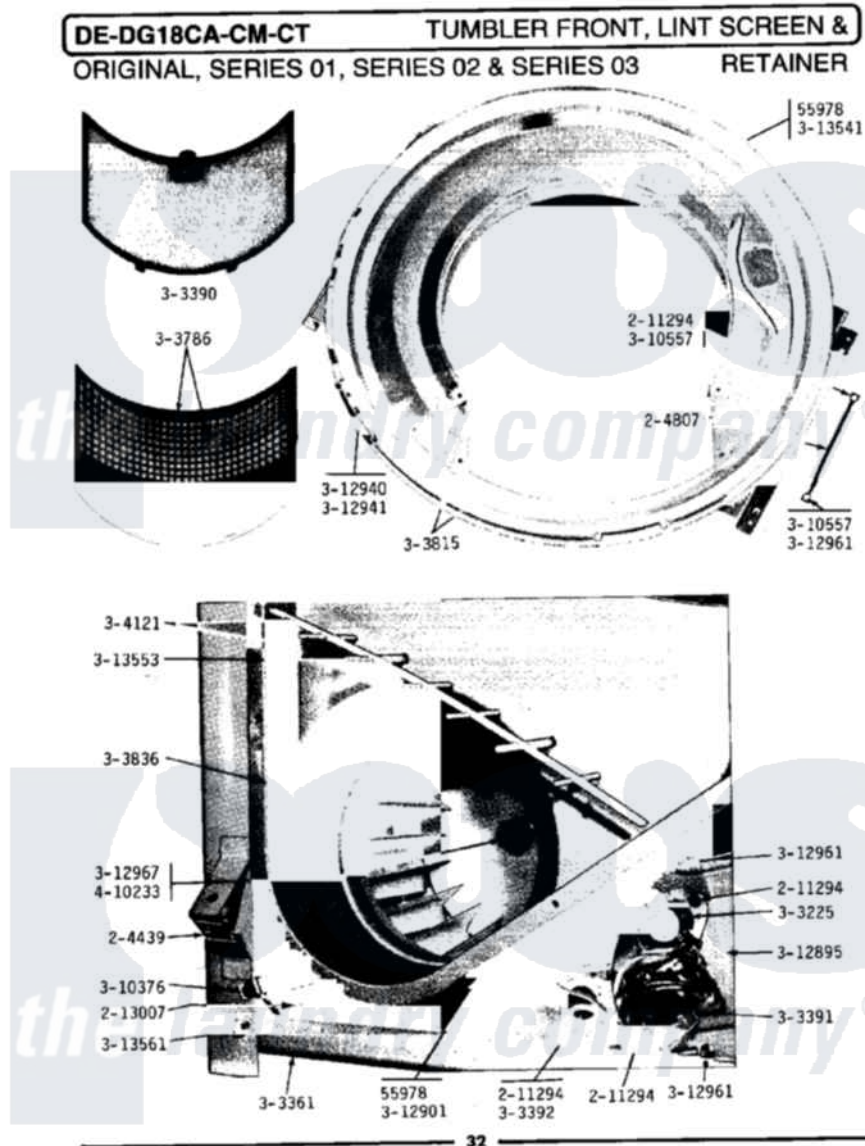

# Maytag LDE18CT 11 - TUMBLER FRONT, LINT SCREEN & RETAINER

Maytag Commercial Maytag LDE18CT Dryer Parts Parts Diagram 11 - TUMBLER FRONT, LINT SCREEN & RETAINER  
 Click on the part number to view part

| Item | Original Part Number    | Replaced By              | Status        | Part Description                        |
|------|-------------------------|--------------------------|---------------|---|
| 001  | <a href="#">Y055978</a> |                          |               | Rubber Adhesive, 2 Oz Tube              |
| 002  | <a href="#">204439</a>  |                          |               | Screw And Fstner Assembly               |
| 003  | <a href="#">204807</a>  |                          |               | Ground Wire, Supp. Plte To Top Cover    |
| 004  | <a href="#">210720</a>  |                          |               | Rivet, Bearing To Tumbler Frmt          |
| 005  | <a href="#">211294</a>  | <a href="#">90767</a>    |               | Screw, 8A X 3/8 Hex Washer Head Tapping |
| 006  | <a href="#">213007</a>  |                          |               | Xfor Cabinet See Cabinet, Back          |
| 007  | Y303361                 |                          | Not Available | BASE ASSY. (UPPER & LOWER)              |
| 008  | Y303390                 |                          | Not Available | LINT SCREEN                             |
| 009  | Y303391                 | <a href="#">33303391</a> |               | Thermostat, Cycling                     |
| 010  | <a href="#">303392</a>  |                          |               | Thermostat, Cycling                     |
| 011  | Y303786                 |                          | Not Available | LINT SCREEN WITH RETAINER               |
| 012  | Y303815                 | <a href="#">33001231</a> |               | Front- Tumbler                          |
| 013  | <a href="#">Y303836</a> |                          |               | Blower Wheel Assembly And Clamp         |