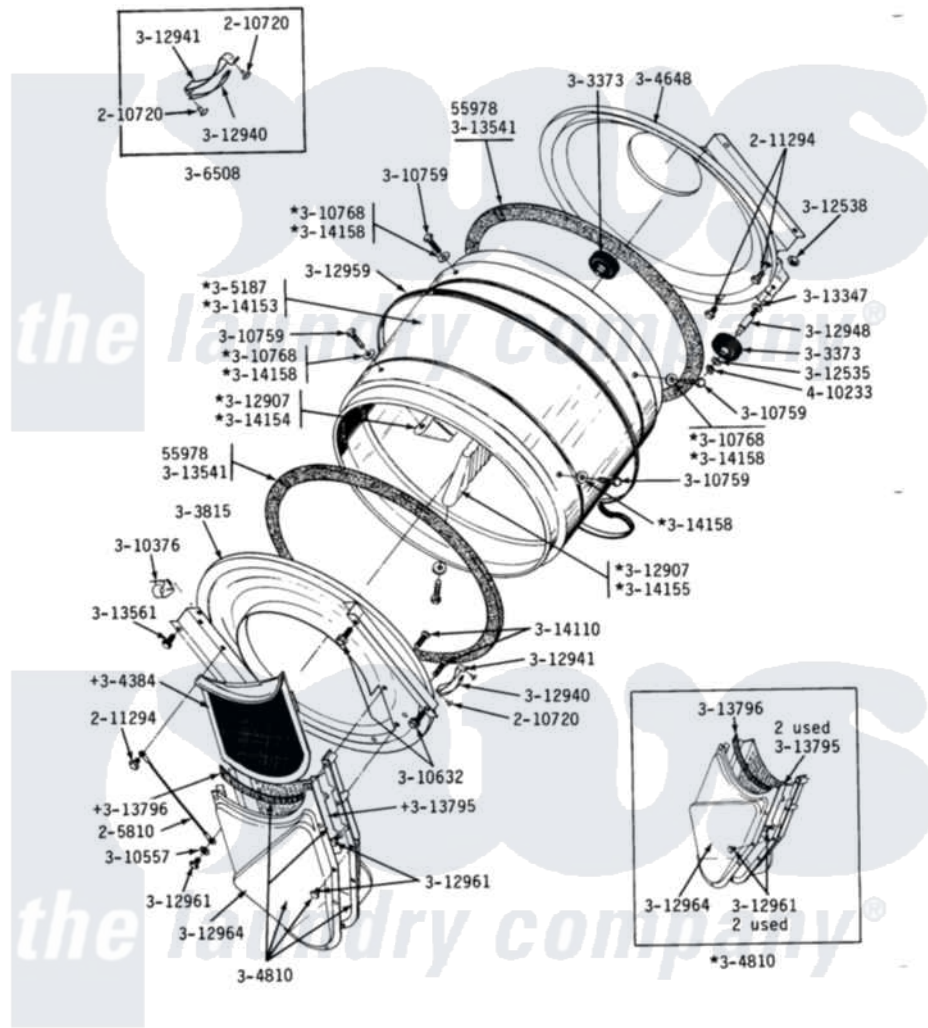

Maytag LDE18CT 12 - LINT SCREEN, TUMBLER (FRONT & BACK)

DE-DG18CA-CM-CS-CT LINT SCREEN, TUMBLER, TUMBLER FRONT & TUMBLER BACK

34

Maytag Commercial Maytag LDE18CT Dryer Parts Parts Diagram 12 - LINT SCREEN, TUMBLER (FRONT & BACK)
Click on the part number to view part

Item	Original Part Number	Replaced By	Status	Part Description
001	Y053241			Set Screw, Motor Pulley
002	Y055978			Rubber Adhesive, 2 Oz Tube
003	205810			Wire, Ground
004	210720			Rivet, Bearing To Tumbler Frnt
005	211294	90767		Screw, 8A X 3/8 HeX Washer Head Tapping
006	Y303373	12001541		Drum Roller/Washer Assembly--W
007	Y303815	33001231		Front- Tumbler
008	Y304244			Motor Pulley With Set Screw
009	Y304384	33001003		Screen, Lint
010	Y304648	33001106		Back, Tumbler
011	Y304810		Not Available	OUTLET DUCT ASSEMBLY---S
012	Y305185	6-3051850		Pulley- MO
013	305187		Not Available	TUMBLER W/BAFFLES
014	306508			Tumbler Bearing Kit ---W

015	Y310376		Clip, Door Switch Harness
016	310557		Washer
017	Y310632	1163839	Screw
018	Y310759		Screw, Tumbler Baffles
019	NLA	Not Available	WASHER
020	312535		Washer, Vault Mounting Brk.
021	312538	33001443	Nut, Hex
022	Y312907		Tumbler Baffle
023	312940	306508	Tumbler Bearing Kit ---W
024	312941	306508	Tumbler Bearing Kit ---W
025	Y312948	6-3129480	Shaft- Tumbler
026	Y312959		Poly "V" Belt For Tumbler
027	Y312961	W10116751	Screw
028	Y312964	Not Available	OUTLET DUCT - OUTER HALF
029	Y313347	312535	Washer, Vault Mounting Brk.
030	Y313541	33313541	Seal- Tumbler
031	Y313561		Screw---NA
032	Y313795		Guide For Lint Screen
033	Y313796		Lint Seal
034	Y314110	33002917	Screw, No.10-16
035	Y314153	Not Available	TUMBLER No.
036	NLA	Not Available	TUMBLER BAFFLE - SHORT
037	314155	33001004	Baffle, Tall
038	314158		Washer, Baffle To Tumbler
039	410233	9703438	Ring-Retrn