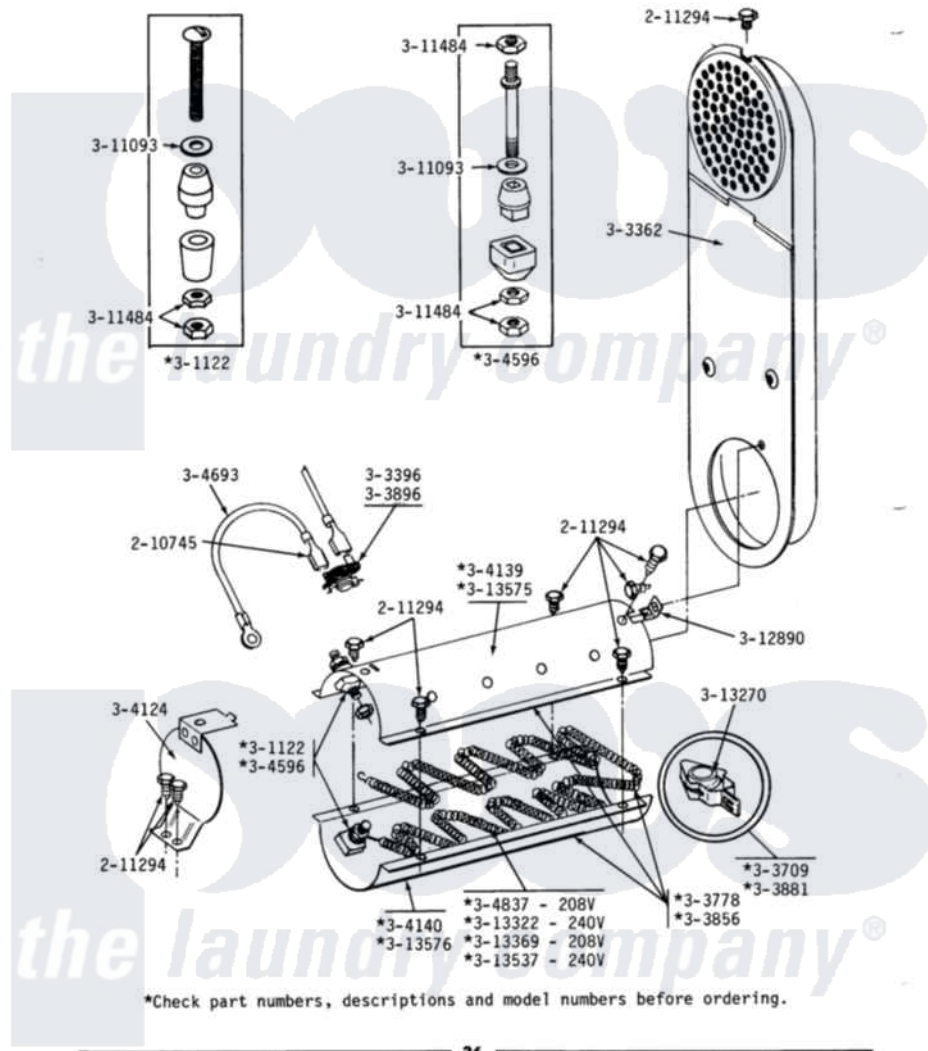

Maytag LDE18CT 13 - INLET DUCT & HEATER ASSEMBLY

DE18CA-CM-CS-CT INLET DUCT & HEATER ASSEMBLY

Maytag [Commercial Maytag LDE18CT Dryer Parts](#) Parts Diagram 13 - INLET DUCT & HEATER ASSEMBLY
 Click on the part number to view part

Item	Original Part Number	Replaced By	Status	Part Description
001	210745			Wire Terminal
002	211294	90767		Screw, 8A X 3/8 HeX Washer Head Tapping
003	301122	Y304596		Terminal Insulator Assembly
004	Y303362			Inlet Duct Assembly - DE
005	303396			Thermostat, Hi-Limit
006	303709			Clip And Insulator Assembly
007	Y303778			Heater Assembly Complete
008	Y303856		Not Available	HEATER ASSY. COMPLETE (208V)
009	Y303881			Clip And Insulator Assembly
010	303896			Hi-Limit Thermostat-Canada
011	304124		Not Available	HEATER SHIELD
012	NLA		Not Available	HEATER CHAMBER - TOP
013	NLA		Not Available	HEATER CHAMBER - BOTTOM
014	Y304596			Terminal Insulator Assembly

015	Y304693		Jumper Wire
016	Y304837	W10116793	Element
017	311093		Washer, Terminal Connection
018	311484	112432	Nut
019	Y312890		Retainer, Heater Chamber
020	Y313270		Insulator For Heater Elemen
021	Y313322		Heater Element - DE Models
022	NLA	Not Available	HEATER ELEMENT 208 VOLT
023	Y313537		Heater Element 240 Volt
024	Y313575	Not Available	HEATER CHAMBER, TOP
025	Y313576		Heater Chamber, Bottom