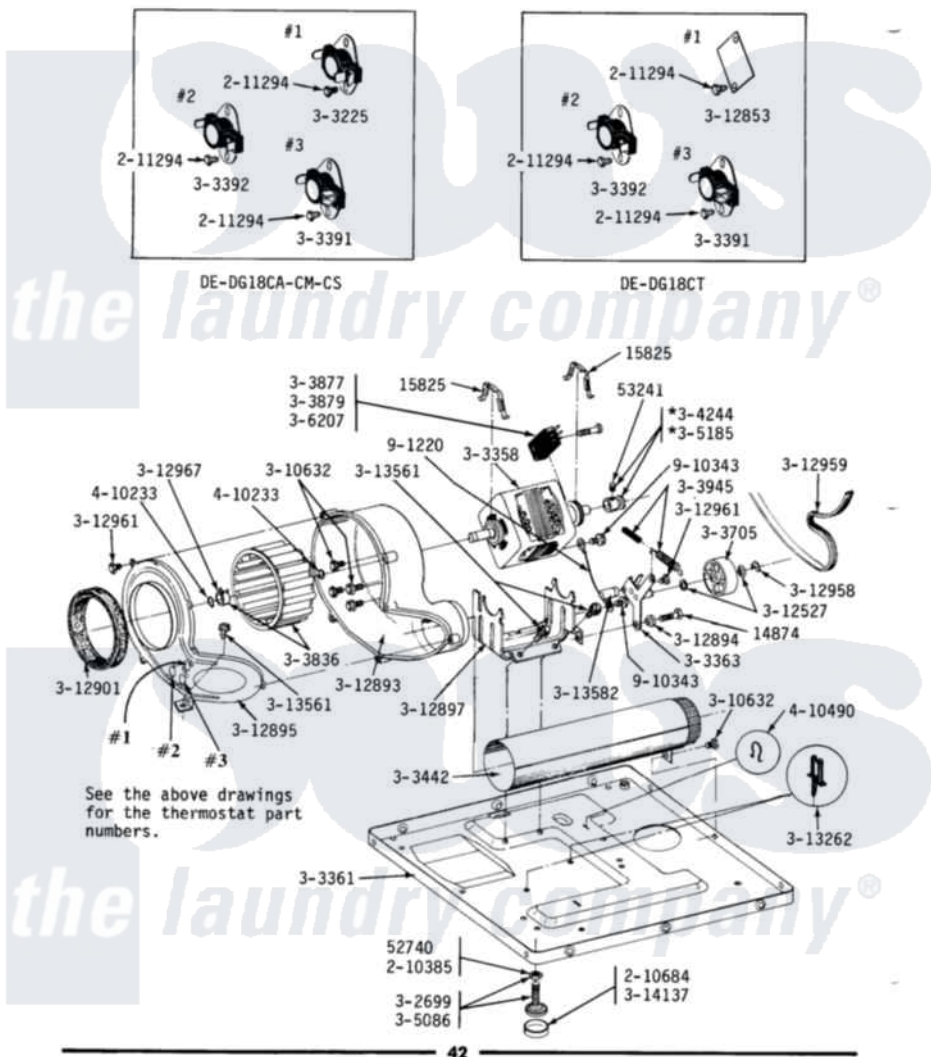

# Maytag LDE18CT 14 - MOTOR, BLOWER, BASE FRAME & THERMOSTATS

## DE-DG18CA-CM-CS-CT MOTOR, BLOWER, BASE FRAME & THERMOSTATS

Maytag Commercial Maytag LDE18CT Dryer Parts Parts Diagram 14 - MOTOR, BLOWER, BASE FRAME & THERMOSTATS

Click on the part number to view part

Item	Original Part Number	Replaced By	Status	Part Description
001	<a href="#">Y014874</a>			Screw, Idler Arm And Sleeve
002	<a href="#">Y015825</a>			Clip, Motor To Motor Support
003	<a href="#">Y052740</a>	<a href="#">62739</a>		Nut, Lock
004	<a href="#">Y053241</a>			Set Screw, Motor Pulley
005	<a href="#">210385</a>			Lock Nut For Adjustable Leg
006	<a href="#">210684</a>			Foot, Adjustable Leg
007	<a href="#">211294</a>	<a href="#">90767</a>		Screw, 8A X 3/8 HeX Washer Head Tapping
008	Y302699	<a href="#">22003428</a>		Leg, Adjustable
009	<a href="#">Y303358</a>	<a href="#">W10410999</a>		Motor-Drve
010	Y303361		Not Available	BASE ASSY. (UPPER & LOWER)
011	Y303363	<a href="#">6-3033630</a>		Idler Arm
012	Y303391	<a href="#">33303391</a>		Thermostat, Cycling
013	<a href="#">303392</a>			Thermostat, Cycling