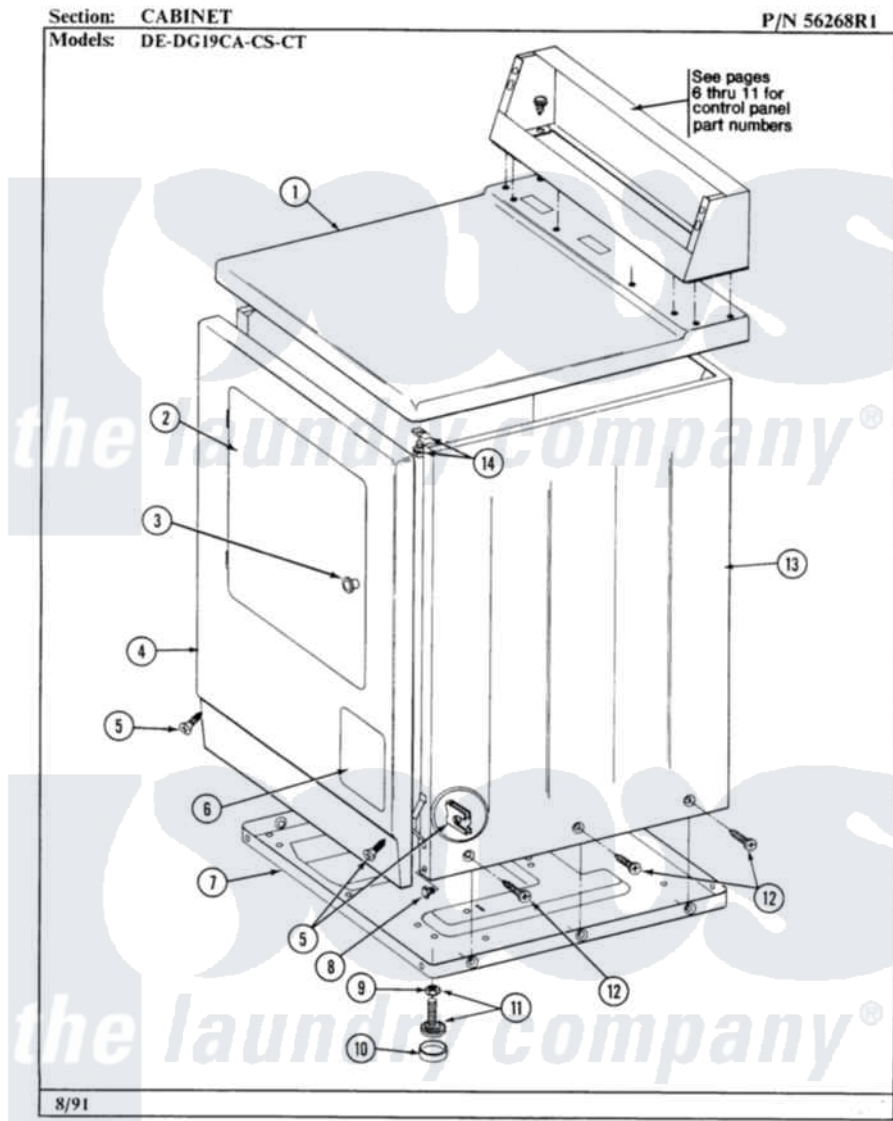

# Maytag LDE19CA 01 - CABINET-FRONT

Maytag Commercial Maytag LDE19CA Dryer Parts Parts Diagram 01 - CABINET-FRONT  
Click on the part number to view part

Item	Original Part Number	Replaced By	Status	Part Description
001	NLA		Not Available	(ALM)
"	Y305190	<a href="#">307104</a>		Top Cover Assembly
002	<a href="#">Y313908</a>			DOOR PANEL-WHITE
"	NLA		Not Available	(ALM)
"	Y304579	<a href="#">Y306668</a>		DOOR (WHT)
003	NLA		Not Available	KNOB & SCREW
004	NLA		Not Available	FRONT PANEL (WHT)
005	<a href="#">204439</a>			Screw And Fstner Assembly
006	NLA		Not Available	PART NOT USED
007	Y303361		Not Available	BASE ASSY. (UPPER & LOWER)
008	Y310632	<a href="#">1163839</a>		Screw
009	<a href="#">Y052740</a>	<a href="#">62739</a>		Nut, Lock
010	<a href="#">Y314137</a>			Foot, Rubber
011	<a href="#">Y305086</a>			Adjustable Leg And Nut
012	<a href="#">213007</a>			Xfor Cabinet See Cabinet, Back