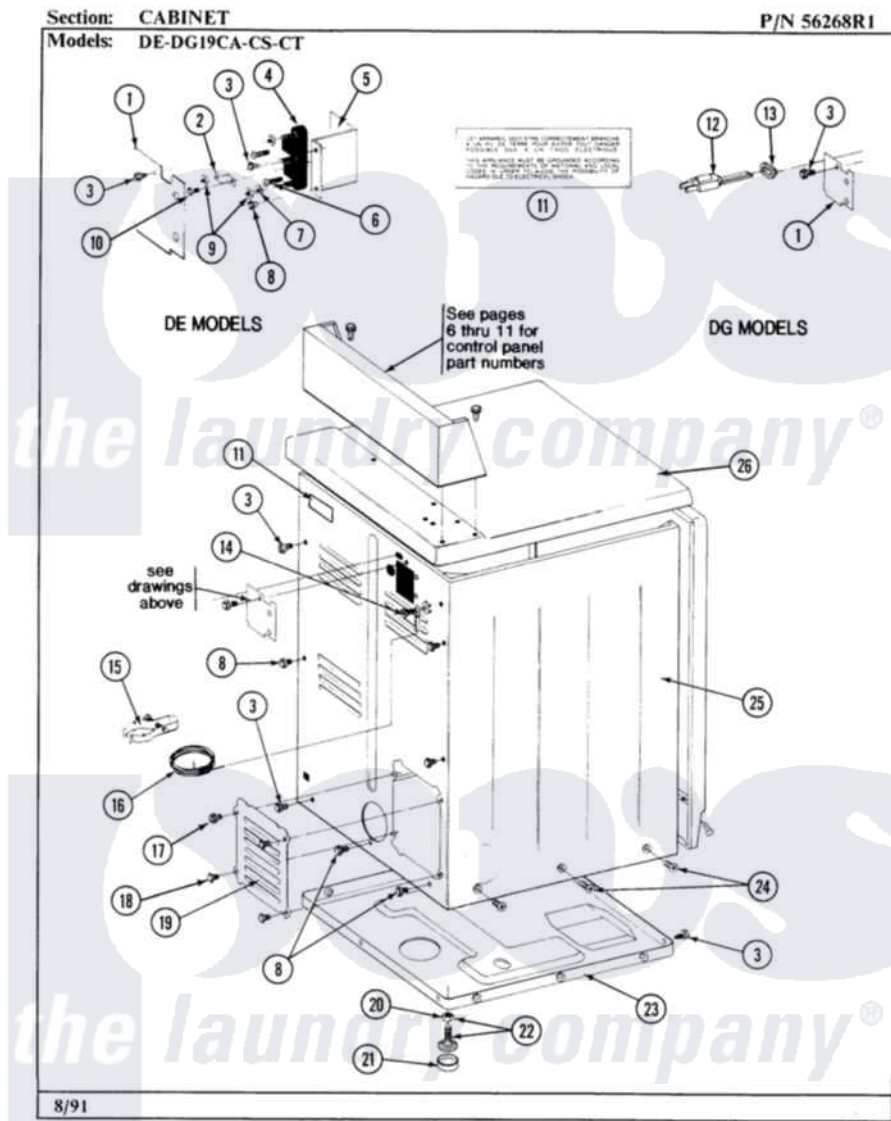

Maytag LDE19CA 02 - CABINET-REAR

4

Maytag [Commercial Maytag LDE19CA Dryer Parts](#) Parts Diagram 02 - CABINET-REAR

[Click on the part number to view part](#)

Item	Original Part Number	Replaced By	Status	Part Description
001	Y312905		Not Available	COVER, TERMINAL
002	Y312184			Strap, Grounding
003	Y313561			Screw---NA
004	400008			Block, Terminal
005	Y312904			Bracket, Terminal Block
006	Y312209	W10001200		Screw
007	Y311270			Washer, Terminal Block
008	Y310632	1163839		Screw
009	311484	112432		Nut
010	Y311423	489483		Screw 10-32 X 1/2
011	214519			LABEL, ELECTRICAL INSTR. PART NOT USED-GAS MODELS ONLY
012	302521		Not Available	CORD, POWER PART NOT USED-GAS MODELS ONLY
013	211881			Grommet, Cord Part Not Used- Gas Models Only
014	NLA		Not Available	SCREW & WASHER ASSY.

015	301548		Clamp, Ground Wire
016	311155		Ground Wire And Clamp
017	Y313559		Screw
018	211294	90767	Screw, 8A X 3/8 HeX Washer Head Tapping
019	Y312951	Not Available	ACCESS COVER, BACK
020	Y052740	62739	Nut, Lock
021	Y314137		Foot, Rubber
022	Y305086		Adjustable Leg And Nut
023	Y303361	Not Available	BASE ASSY. (UPPER & LOWER)
024	213007		Xfor Cabinet See Cabinet, Back
025	NLA	Not Available	CABINET (WHT)
026	NLA	Not Available	(ALM)
"	Y305190	307104	Top Cover Assembly