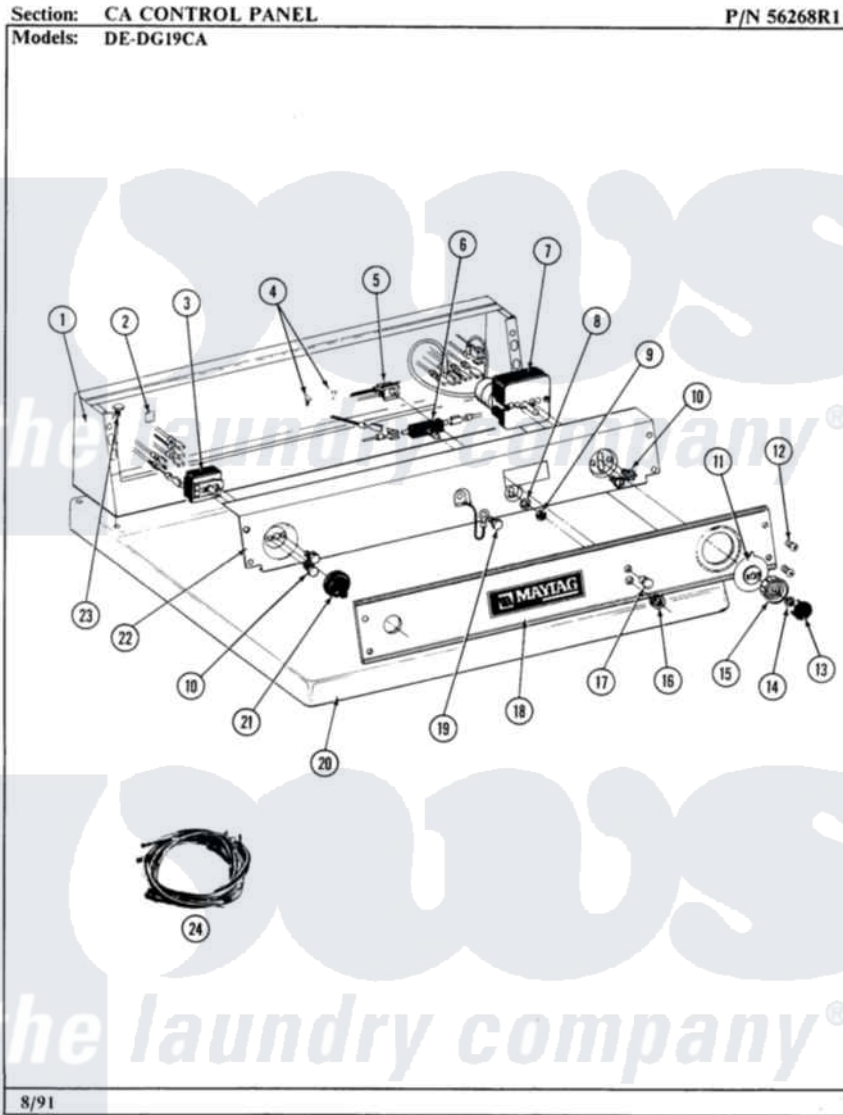

# Maytag LDE19CA 03 - CONTROL PANEL

Maytag [Commercial Maytag LDE19CA Dryer Parts](#) Parts Diagram 03 - CONTROL PANEL  
 Click on the part number to view part

Item	Original Part Number	Replaced By	Status	Part Description
001	NLA		Not Available	CONSOLE (WHT)
002	<a href="#">215003</a>			Fastener, Panel And Bracket
003	Y303420		Not Available	SELECTOR SWITCH
004	<a href="#">211294</a>	<a href="#">90767</a>		Screw, 8A X 3/8 HeX Washer Head Tapping
"	Y314322	<a href="#">211251</a>		Screw, Transformer
005	Y305396		Not Available	LAMP, INDICATOR
006	<a href="#">Y303204</a>			Start Switch With Nuts
007	<a href="#">305214</a>			Timer
"	305215	<a href="#">305214</a>		Timer
"	<a href="#">Y304585</a>			Timer Motor RPR For 305214 Timer Only
008	<a href="#">312751</a>			Lockwasher, Start Switch
009	Y312706	<a href="#">422617</a>		Nut
010	<a href="#">Y313588</a>	<a href="#">488234</a>		Screw 8-32 X 1/4
011	NLA		Not Available	TIMER DIAL INDICATOR
012	<a href="#">212277</a>			Screw, No.8 X 1/2 Inch

013	214806		Not Available	CAP FOR TIMER KNOB
014	<a href="#">312273</a>			Nut, Control Knob
015	NLA		Not Available	SELECTOR KNOB
016	<a href="#">Y312702</a>			Knurled Nut, Start Switch
017	<a href="#">213099</a>			Lens For Control Panel
018	NLA		Not Available	CONTROL PANEL
019	<a href="#">211252</a>			Screw, Ground Wire
020	NLA		Not Available	(ALM)
"	Y305190	<a href="#">307104</a>		Top Cover Assembly
021	<a href="#">205663</a>			Knob For Selector Switch
022	NLA		Not Available	BACK UP PLATE (WHT)
023	212276	<a href="#">W10116760</a>		Screw
024	NLA		Not Available	MAIN WIRE HARNESS