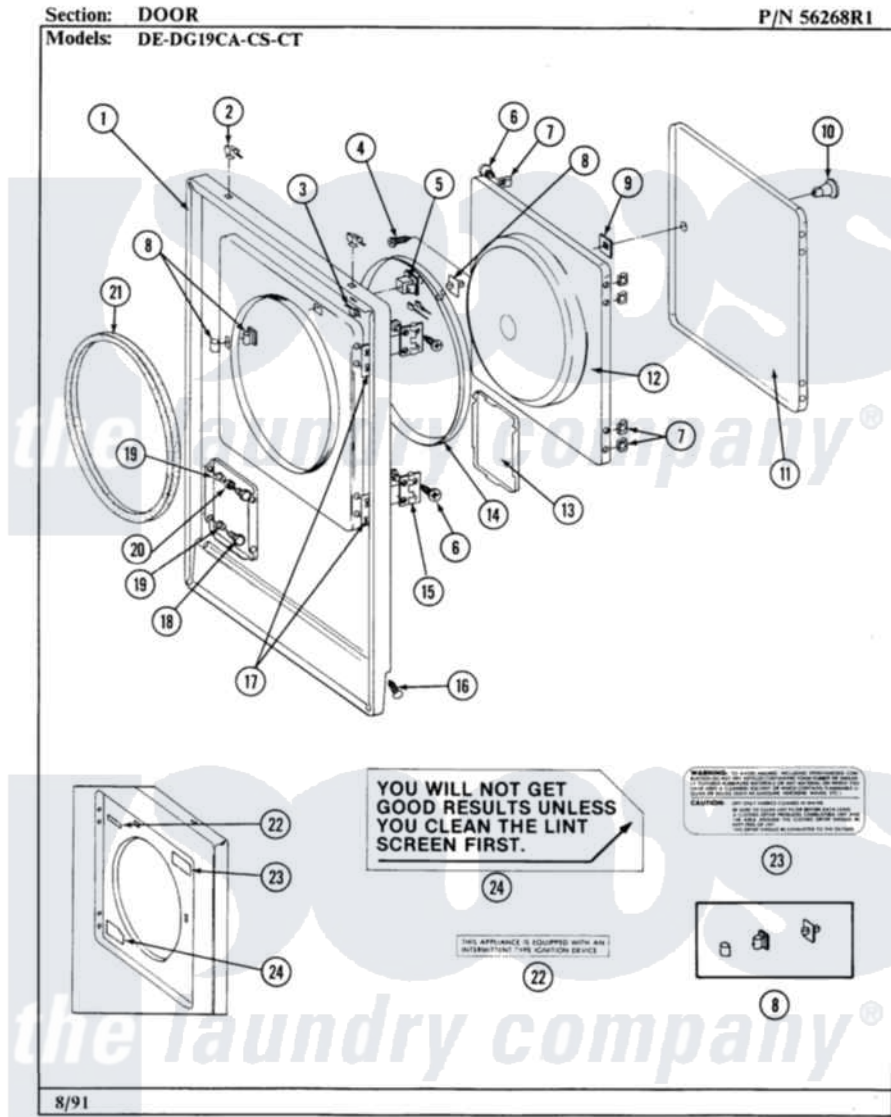

Maytag LDE19CA 04 - DOOR

24

Maytag [Commercial Maytag LDE19CA Dryer Parts](#) Parts Diagram 04 - DOOR
Click on the part number to view part

Item	Original Part Number	Replaced By	Status	Part Description
001	NLA		Not Available	FRONT PANEL (WHT)
002	212982	22001650		Fastener, Spring
003	Y310376			Clip, Door Switch Harness
004	NLA		Not Available	SCREW, DOOR KNOB
005	Y304575	W10169313		Switch-Dor
"	Y305753	W10169313		Switch-Dor
006	Y314062			Screw, Door Hinge And Panel
007	Y313910			Clip, Door Liner To Outer Panel
008	306436			Door Latch Kit--W
009	Y313911			Door Strike Retainer
010	NLA		Not Available	KNOB & SCREW
011	NLA		Not Available	(ALM)
"	Y306668			DOOR (WHT)
012	NLA		Not Available	INNER DOOR W/KNOB
013	NLA		Not Available	PART NOT USED
014	314077			Door Seal

015	Y304577	33001230	Hinge, Door
016	204439		Screw And Fstner Assembly
017	Y313907		Fastener, Twin
018	212949	22001866	Screw, Relay
019	NLA	Not Available	BUSHING, ACCESS STUD
020	312369		Sleeve, Access Panel Stud Part Not Used
021	314286		Seal For Front Panel
022	NLA	Not Available	GAS IGNITION LABEL
023	Y313927		INSTRUCTION LABEL
024	Y313340		LABEL, LINT SCREEN INSTRUCTION