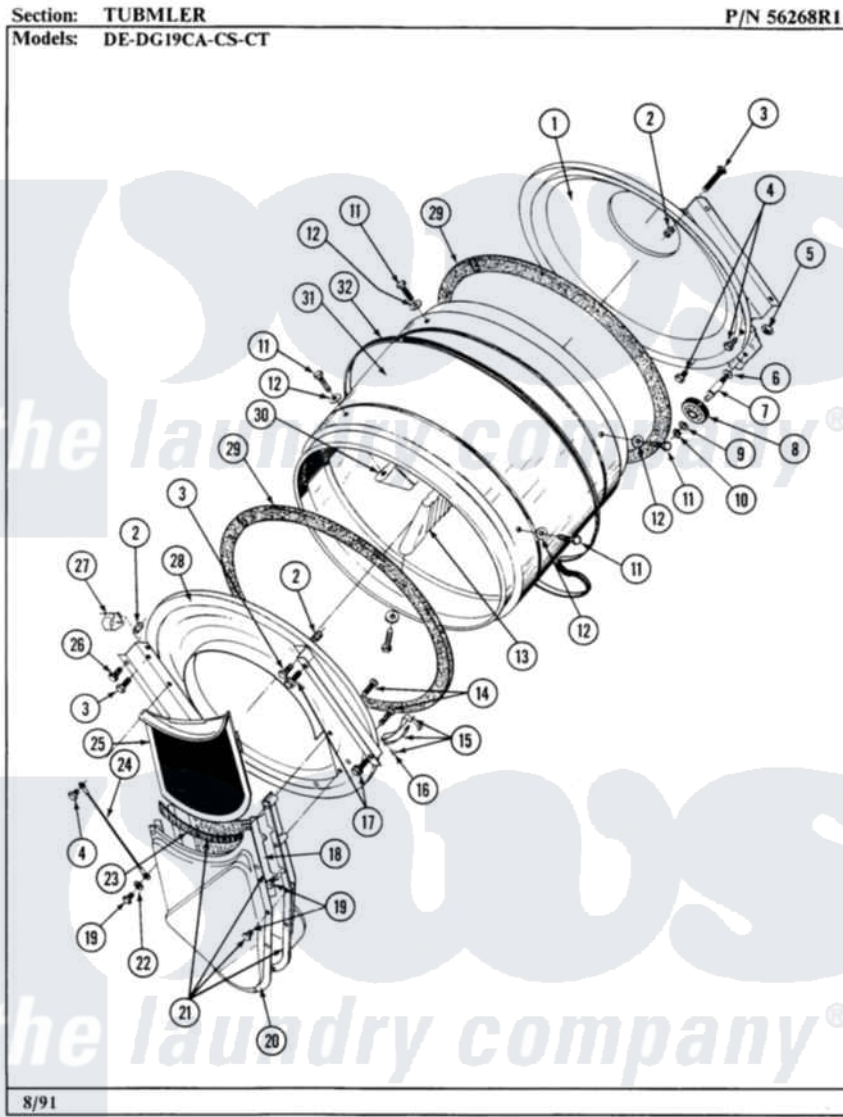

Maytag LDE19CA 05 - TUMBLER

26

Maytag [Commercial Maytag LDE19CA Dryer Parts](#) Parts Diagram 05 - TUMBLER
Click on the part number to view part

Item	Original Part Number	Replaced By	Status	Part Description
001	Y306660	33001106		Back, Tumbler
002	NLA		Not Available	COVER, THREAD
003	NLA		Not Available	SCREW
004	211294	90767		Screw, 8A X 3/8 HeX Washer Head Tapping
005	312538	33001443		Nut, Hex
006	Y313347	312535		Washer, Vault Mounting Brk.
007	Y312948	6-3129480		Shaft- Tumbler
008	Y303373	12001541		Drum Roller/Washer Assembly--W
009	312535			Washer, Vault Mounting Brk.
010	410233	9703438		Ring-Retrn
011	Y310759			Screw, Tumbler Baffles
012	314158			Washer, Baffle To Tumbler
013	314155	33001004		Baffle, Tall
"	314804	33001004		Baffle, Tall
014	Y314110	33002917		Screw, No.10-16

015	306508		Tumbler Bearing Kit ----W
016	210720		Rivet, Bearing To Tumbler Fmt
017	Y310632	1163839	Screw
018	Y313795		Guide For Lint Screen
019	Y312961	W10116751	Screw
020	Y312964	Not Available	OUTLET DUCT - OUTER HALF
021	306657	Not Available	OUTLET DUCT & GRID
022	310557		Washer
023	Y313796		Lint Seal
024	NLA	Not Available	TICKETS (1000) 2-14146
025	Y306665	33001003	Screen, Lint
026	Y313561		Screw----NA
027	Y310376		Clip, Door Switch Harness
028	NLA	Not Available	TUMBLER FRONT----NA
029	314820		Seal, Tumbler
"	Y055978		Rubber Adhesive, 2 Oz Tube
"	Y313541	33313541	Seal- Tumbler
030	314803	33001012	Baffle
"	NLA	Not Available	TUMBLER BAFFLE - SHORT
031	305187	Not Available	TUMBLER W/BAFFLES
"	306663	Not Available	TUMBLER W/BAFFLES
032	Y312959		Poly "V" Belt For Tumbler