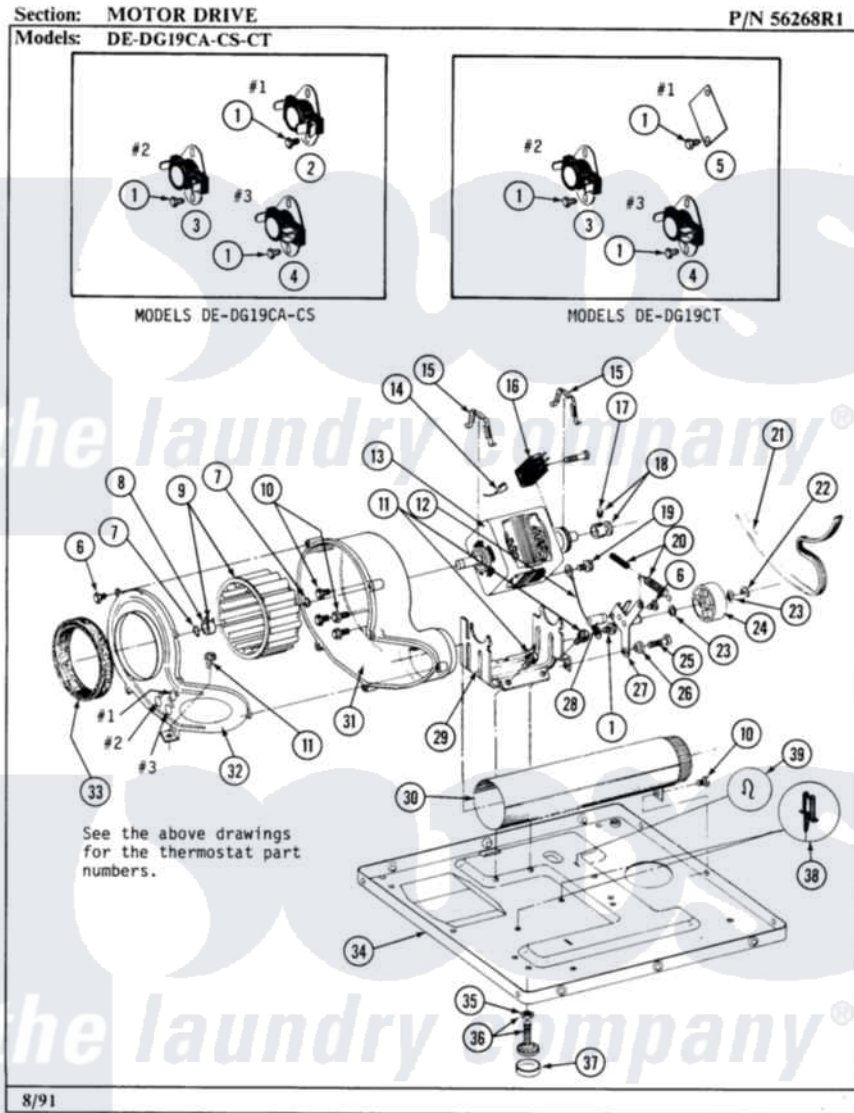

Maytag LDE19CA 07 - MOTOR DRIVE

32

Maytag [Commercial Maytag LDE19CA Dryer Parts](#) Parts Diagram 07 - MOTOR DRIVE

[Click on the part number to view part](#)

Item	Original Part Number	Replaced By	Status	Part Description
001	211294	90767		Screw, 8A X 3/8 HeX Washer Head Tapping
002	Y303225			Thermostat, Permanent Press
003	303392			Thermostat, Cycling
004	Y303391	33303391		Thermostat, Cycling
005	Y312853			Cover For Thermostat Openin
006	Y312961	W10116751		Screw
007	410233	9703438		Ring-Retrn
008	312967			Clamp, Blower Housing
009	Y303836			Blower Wheel Assembly And Clamp
010	Y310632	1163839		Screw
011	Y313561			Screw---NA
012	901220			Ground Wire
013	Y303358	W10410999		Motor-Drve
014	NLA		Not Available	WIRE
015	Y015825			Clip, Motor To Motor Support

016	306207		Not Available	(PROD. No.303358-8 & No.303358-9)
"	NLA		Not Available	SWITCH, MOTOR START
"	Y303877		Not Available	SWITCH, MOTOR EXTERNAL START No.303358-2, No.303358-4, 303358-7
"	Y303879			Switch, Motor External Start
017	Y053241			Set Screw, Motor Pulley
018	Y305185	6-3051850		Pulley- MO
019	910343	488234		Screw 8-32 X 1/4
020	Y303945			IDLER SPRING ASSY. W/PLUG
021	Y312959			Poly "V" Belt For Tumbler
022	312958	354987		Ring, Retaining
023	Y312527			Washer, Idler Shaft
024	Y303705	6-3037050		Pulley- ID
025	Y014874			Screw, Idler Arm And Sleeve
026	Y312894	315772		Sleeve, Idler Arm
027	Y303363	6-3033630		Idler Arm
028	Y313582	W10116756		Spacer
029	NLA		Not Available	SUPPORT, MOTOR
030	Y303442			EXHAUST DUCT ASSEMBLY
031	Y312893			Housing, Blower
032	Y313770			COVER FOR BLOWER HOUSING
033	Y312901			Seal, Housing Cover
034	Y303361		Not Available	BASE ASSY. (UPPER & LOWER)
035	Y052740	62739		Nut, Lock
036	Y305086			Adjustable Leg And Nut
037	Y314137			Foot, Rubber
038	Y313262	W10116752		Retainer-
039	410490			Spring, Retainer Wire Harness