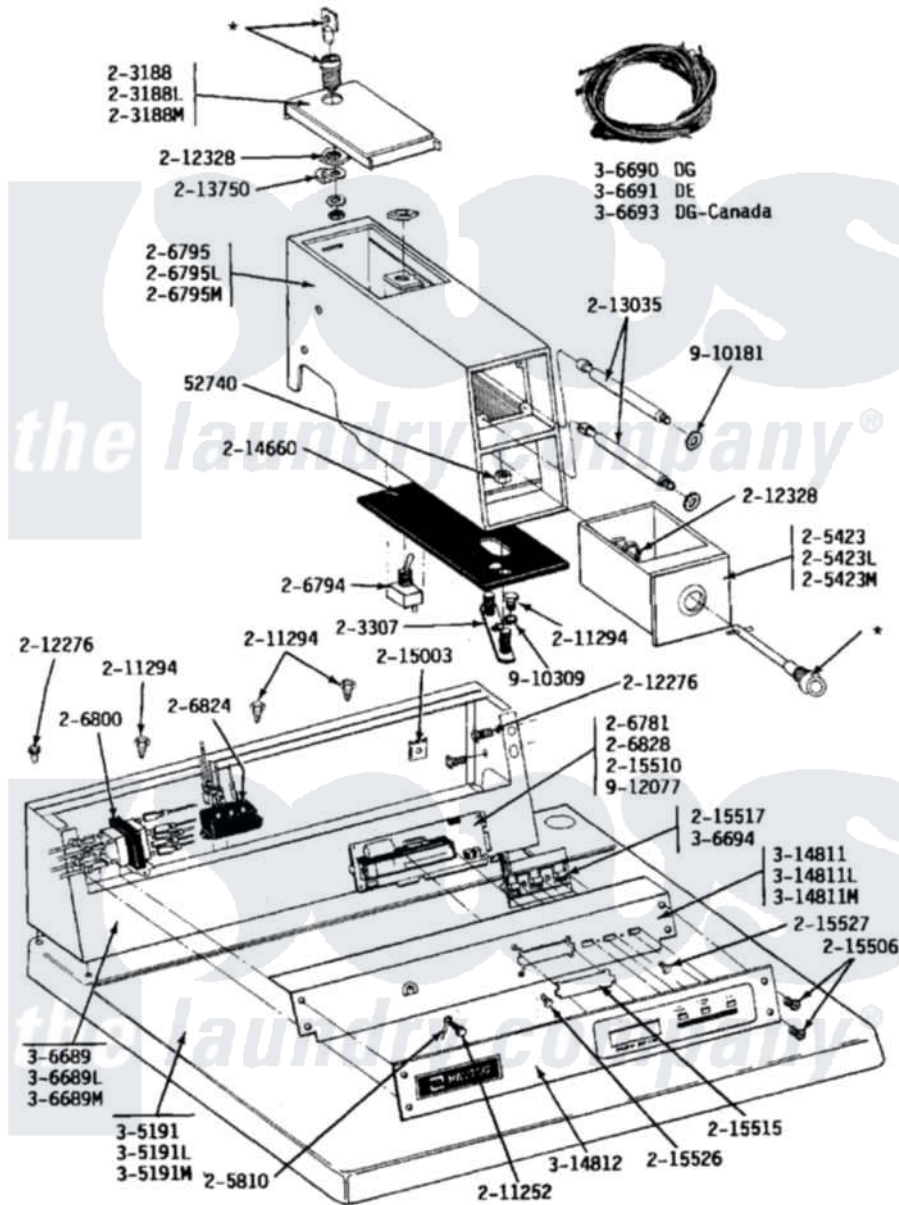

# Maytag LDE19CD 01 - CD CONTROL PANEL & CONTROL CENTER

Maytag Commercial Maytag LDE19CD Dryer Parts Parts Diagram 01 - CD CONTROL PANEL & CONTROL CENTER  
 Click on the part number to view part

Item	Original Part Number	Replaced By	Status	Part Description
001	<a href="#">Y052740</a>	<a href="#">62739</a>		Nut, Lock
002	203188		Not Available	TIMER ACCESS DOOR (WHT)
003	203188L		Not Available	ACCESS DOOR-ALMOND
004	203188M		Not Available	ACCESS DOOR-HARVEST WHEAT
005	NLA		Not Available	MTG. STRAP---NA
006	205423	<a href="#">208883</a>		Coin Box K
007	205423L	<a href="#">208883</a>		Coin Box K
008	205423M	<a href="#">208883</a>		Coin Box K
009	<a href="#">205810</a>			Wire, Ground
010	NLA		Not Available	CIRCUIT BOARD ASSY
011	206794		Not Available	SWITCH (W/NUT)
012	206795		Not Available	COIN DROP METER ASSY
013	206795L		Not Available	COIN DROP METER ASSY
014	NLA		Not Available	COIN DROP METER ASSY
015	Y206800	<a href="#">207766</a>		Transformer