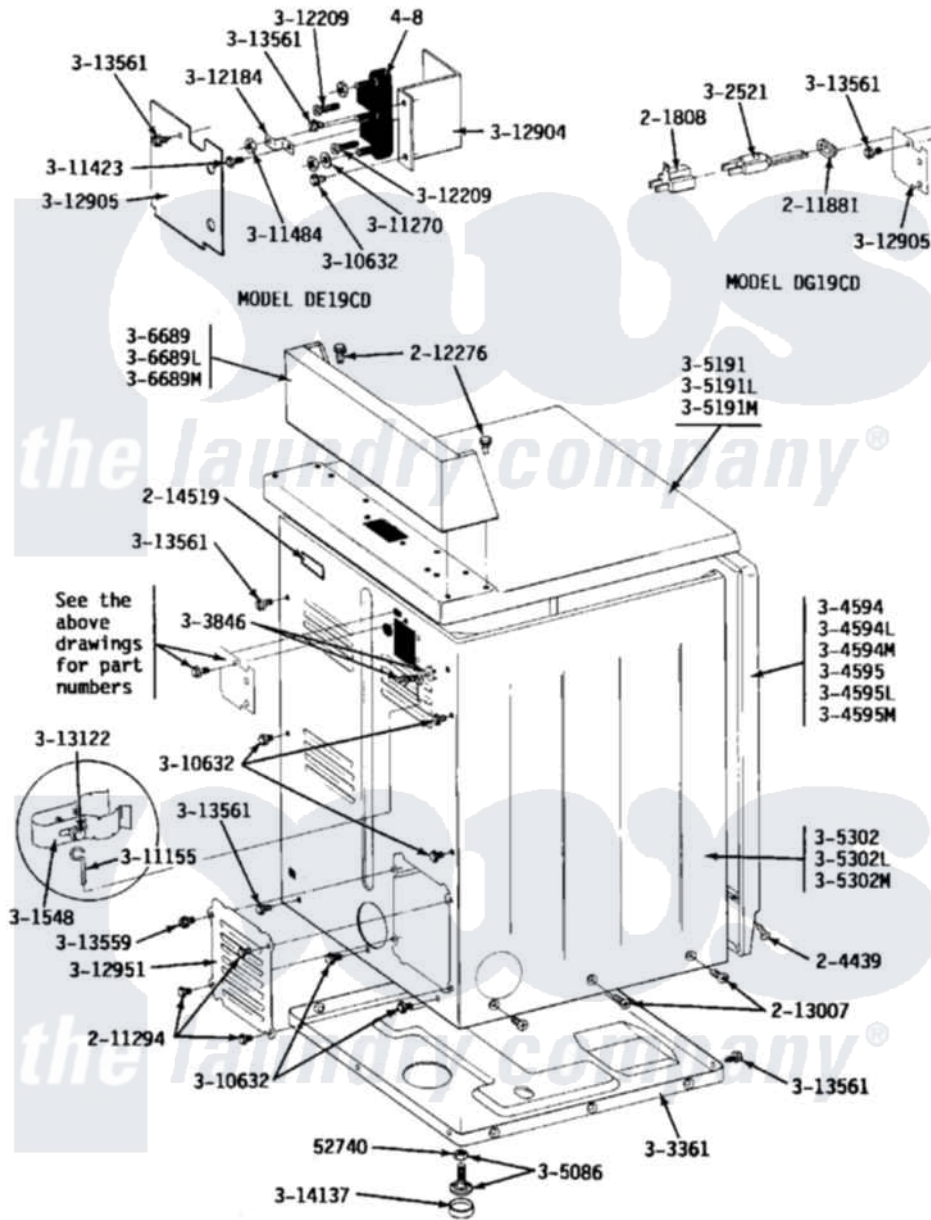

Maytag LDE19CD 02 - REAR VIEW

Maytag Commercial Maytag LDE19CD Dryer Parts Parts Diagram 02 - REAR VIEW
 Click on the part number to view part

Item	Original Part Number	Replaced By	Status	Part Description
001	Y052740	62739		Nut, Lock
002	Y201808			Converter
003	204439			Screw And Fstner Assembly
004	211294	90767		Screw, 8A X 3/8 HeX Washer Head Tapping
006	212276	W10116760		Screw
007	213007			Xfor Cabinet See Cabinet, Back
009	301548			Clamp, Ground Wire
011	Y303361		Not Available	BASE ASSY. (UPPER & LOWER)
012	NLA		Not Available	SCREW & WASHER ASSY.
019	Y305086			Adjustable Leg And Nut
020	Y305191		Not Available	TOP COVER-WHITE
021	NLA		Not Available	TOP COVER-ALMOND
022	NLA		Not Available	TOP COVER-HARVEST WHEAT
023	NLA		Not Available	CABINET-WHITE

024	NLA		Not Available	CABINET-ALMOND
025	NLA		Not Available	CABINET-HARVEST WHEAT
026	NLA		Not Available	CONTROL COVER (WHT)
027	NLA		Not Available	CONTROL COVER ASSY---- NA
028	NLA		Not Available	CONTROL COVER ASSY
029	Y310632	1163839		Screw
030	311155			Ground Wire And Clamp
031	Y311270			Washer, Terminal Block
032	Y311423	489483		Screw 10-32 X 1/2
033	311484	112432		Nut
034	Y312184			Strap, Grounding
035	Y312209	W10001200		Screw
036	Y312904			Bracket, Terminal Block
037	Y312905		Not Available	COVER, TERMINAL
038	Y312951		Not Available	ACCESS COVER, BACK
039	313122			Screw - Baffle To Tumbler
040	Y313559			Screw
041	Y313561			Screw----NA
042	Y314137			Foot, Rubber
043	400008			Block, Terminal