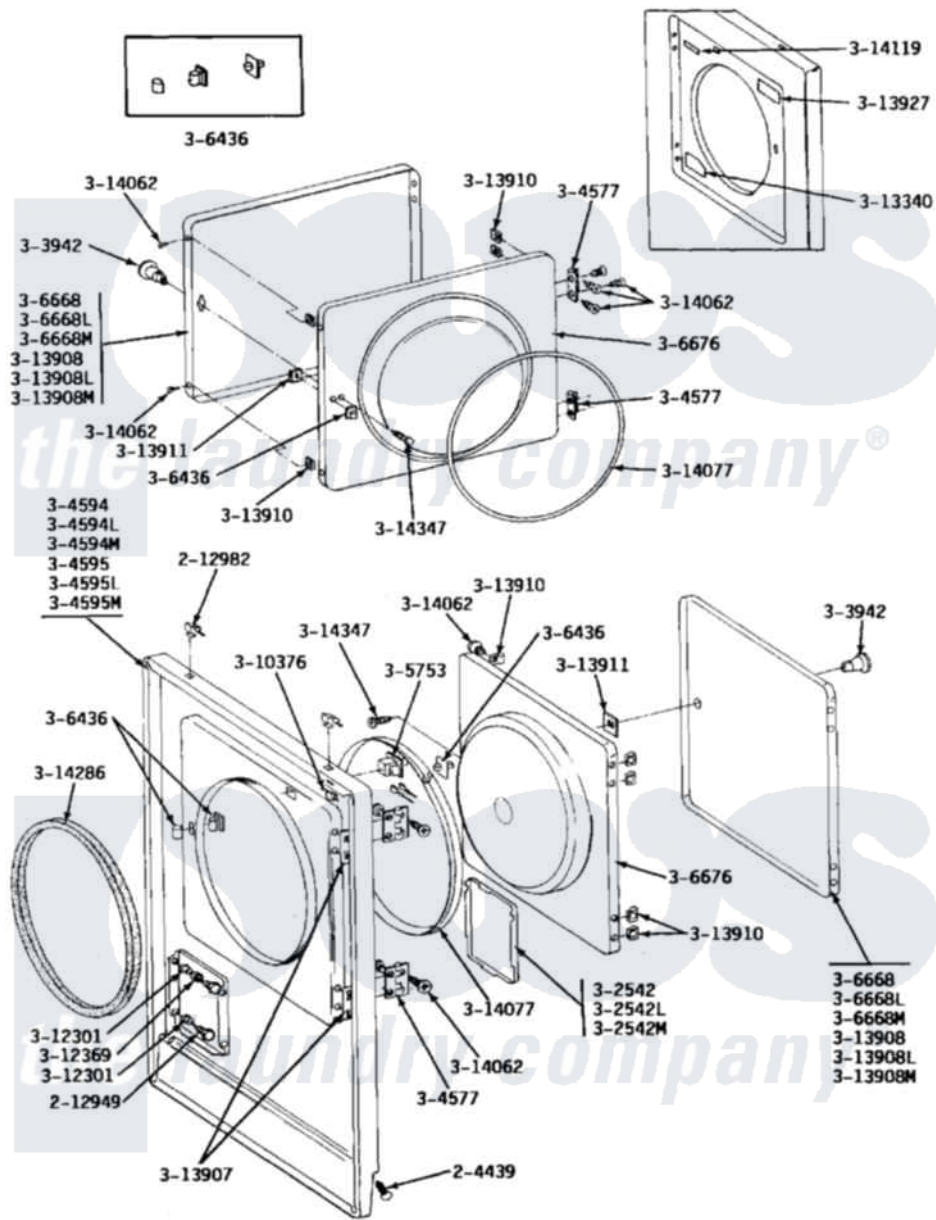

# Maytag LDE19CD 03 - FRONT PANEL & DOOR ASSEMBLY

Maytag [Commercial Maytag LDE19CD Dryer Parts](#) Parts Diagram 03 - FRONT PANEL & DOOR ASSEMBLY  
 Click on the part number to view part

Item	Original Part Number	Replaced By	Status	Part Description
001	<a href="#">204439</a>			Screw And Fstner Assembly
002	212949	<a href="#">22001866</a>		Screw, Relay
003	212982	<a href="#">22001650</a>		Fastener, Spring
004	NLA		Not Available	ACCESS DOOR (WHITE)
005	NLA		Not Available	ACCESS DOOR-ALMOND
006	NLA		Not Available	ACCESS DOOR-HARVEST WHEAT
007	NLA		Not Available	KNOB AND SCREW
011	NLA		Not Available	FRONT PANEL-WHITE
012	NLA		Not Available	FRONT PANEL-ALMOND
013	NLA		Not Available	FRONT PANEL-HARVEST WHEAT
014	Y304577	<a href="#">33001230</a>		Hinge, Door
015	<a href="#">Y305753</a>	<a href="#">W10169313</a>		Switch-Dor
016	<a href="#">306436</a>			Door Latch Kit--W
017	<a href="#">Y306668</a>			DOOR (WHT)
018	NLA		Not Available	DOOR-ALMOND

019	NLA	Not Available	DOOR-HARVEST WHEAT
020	NLA	Not Available	INNER DOOR WITH KNOB
021	<a href="#">Y310376</a>		Clip, Door Switch Harness
022	NLA	Not Available	BUSHING FOR ACCESS STUD
023	<a href="#">312369</a>		Sleeve, Access Panel Stud Part Not Used
024	<a href="#">Y313340</a>		LABEL, LINT SCREEN INSTRUCTION
025	<a href="#">Y313907</a>		Fastener, Twin
026	<a href="#">Y313908</a>		DOOR PANEL-WHITE
027	NLA	Not Available	DOOR PANEL-ALMOND
028	NLA	Not Available	DOOR PANEL-HARVEST WHEAT
029	<a href="#">Y313910</a>		Clip, Door Liner To Outer Panel
030	<a href="#">Y313911</a>		Door Strike Retainer
031	<a href="#">Y313927</a>		INSTRUCTION LABEL
032	<a href="#">Y314062</a>		Screw, Door Hinge And Panel
033	<a href="#">314077</a>		Door Seal
034	NLA	Not Available	GAS IGNITION LABEL
035	<a href="#">314286</a>		Seal For Front Panel
036	NLA	Not Available	SCREW FOR DOOR KNOB---NA