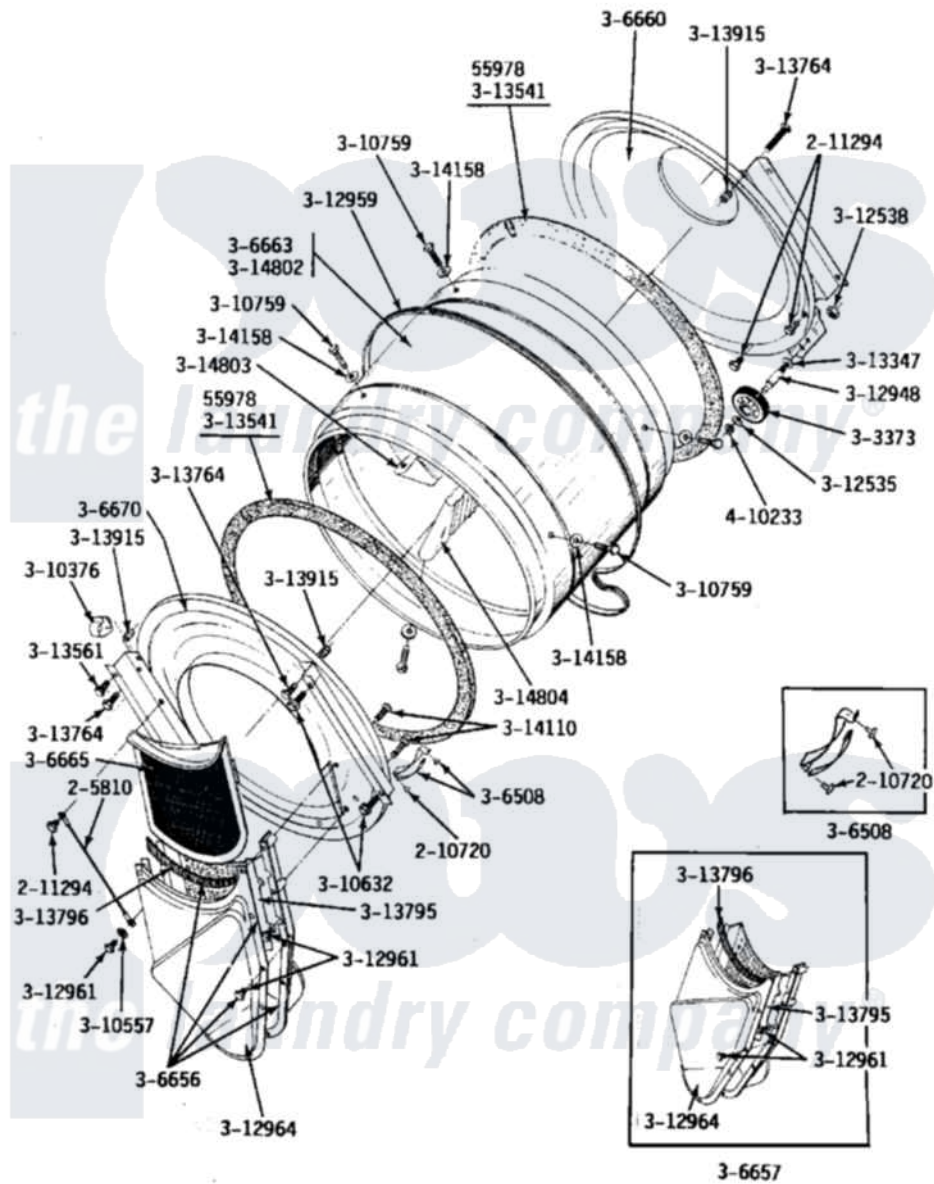

Maytag LDE19CD 04 - LINT SCREEN, TUMBLER (FRONT & BACK)

Maytag Commercial Maytag LDE19CD Dryer Parts Parts Diagram 04 - LINT SCREEN, TUMBLER (FRONT & BACK)
 Click on the part number to view part

Item	Original Part Number	Replaced By	Status	Part Description
001	Y055978			Rubber Adhesive, 2 Oz Tube
002	205810			Wire, Ground
003	210720			Rivet, Bearing To Tumbler Fmt
004	211294	90767		Screw, 8A X 3/8 HeX Washer Head Tapping
005	Y303373	12001541		Drum Roller/Washer Assembly--W
006	306508			Tumbler Bearing Kit ----W
007	306656		Not Available	OUTLET DUCT & GRID ASSEMBLY
008	306657		Not Available	OUTLET DUCT & GRID
009	Y306660	33001106		Back, Tumbler
010	306663		Not Available	TUMBLER W/BAFFLES
011	Y306665	33001003		Screen, Lint
012	NLA		Not Available	TUMBLER FRONT----NA
013	Y310376			Clip, Door Switch Harness
014	310557			Washer

015	Y310632	1163839	Screw
016	Y310759		Screw, Tumbler Baffles
017	312535		Washer, Vault Mounting Brk.
018	312538	33001443	Nut, Hex
019	Y312948	6-3129480	Shaft- Tumbler
020	Y312959		Poly "V" Belt For Tumbler
021	Y312961	W10116751	Screw
022	Y312964	Not Available	OUTLET DUCT - OUTER HALF
023	Y313347	312535	Washer, Vault Mounting Brk.
024	Y313541	33313541	Seal- Tumbler
025	Y313561		Screw----NA
026	NLA	Not Available	SCREW
027	Y313795		Guide For Lint Screen
028	Y313796		Lint Seal
029	NLA	Not Available	COVER, THREAD
030	Y314110	33002917	Screw, No.10-16
031	314158		Washer, Baffle To Tumbler
032	314802	Not Available	TUMBLER W/OUT BAFFLES
033	314803	33001012	Baffle
034	314804	33001004	Baffle, Tall
035	410233	9703438	Ring-Retrn