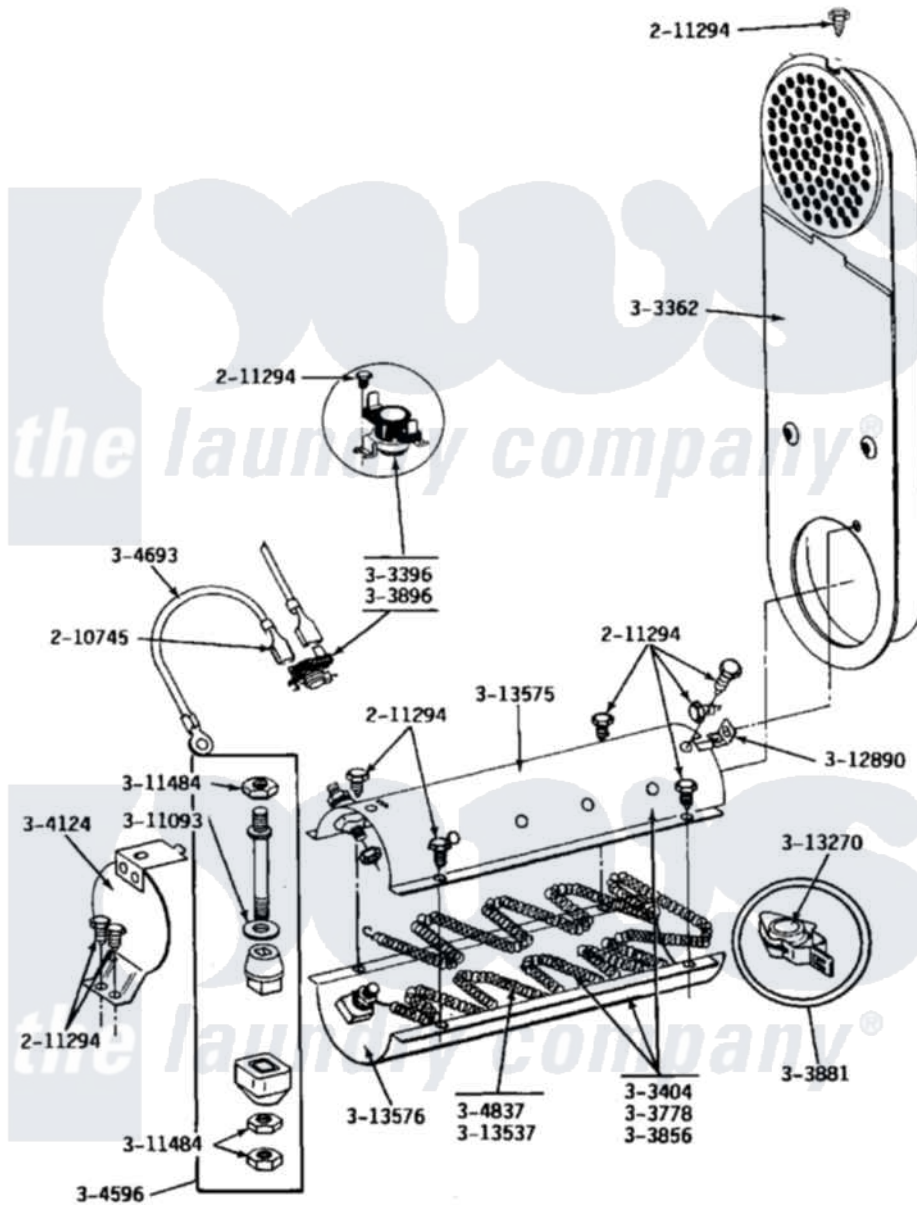

Maytag LDE19CD 05 - INLET DUCT & HEATER ASSEMBLY

Maytag [Commercial Maytag LDE19CD Dryer Parts](#) Parts Diagram 05 - INLET DUCT & HEATER ASSEMBLY
 Click on the part number to view part

Item	Original Part Number	Replaced By	Status	Part Description
001	210745			Wire Terminal
002	211294	90767		Screw, 8A X 3/8 HeX Washer Head Tapping
003	Y303362			Inlet Duct Assembly - DE
004	303396			Thermostat, Hi-Limit
005	Y303404			Heater Assembly Complete
006	Y303778			Heater Assembly Complete
007	Y303856		Not Available	HEATER ASSY. COMPLETE (208V)
008	Y303881			Clip And Insulator Assembly
009	303896			Hi-Limit Thermostat-Canada
010	304124		Not Available	HEATER SHIELD
011	Y304596			Terminal Insulator Assembly
012	Y304693			Jumper Wire
013	Y304837	W10116793		Element
014	311093			Washer, Terminal Connection
015	311484	112432		Nut

016	Y312890		Retainer, Heater Chamber
017	Y313270		Insulator For Heater Elemen
018	Y313537		Heater Element 240 Volt
019	Y313575	Not Available	HEATER CHAMBER, TOP
020	Y313576		Heater Chamber, Bottom