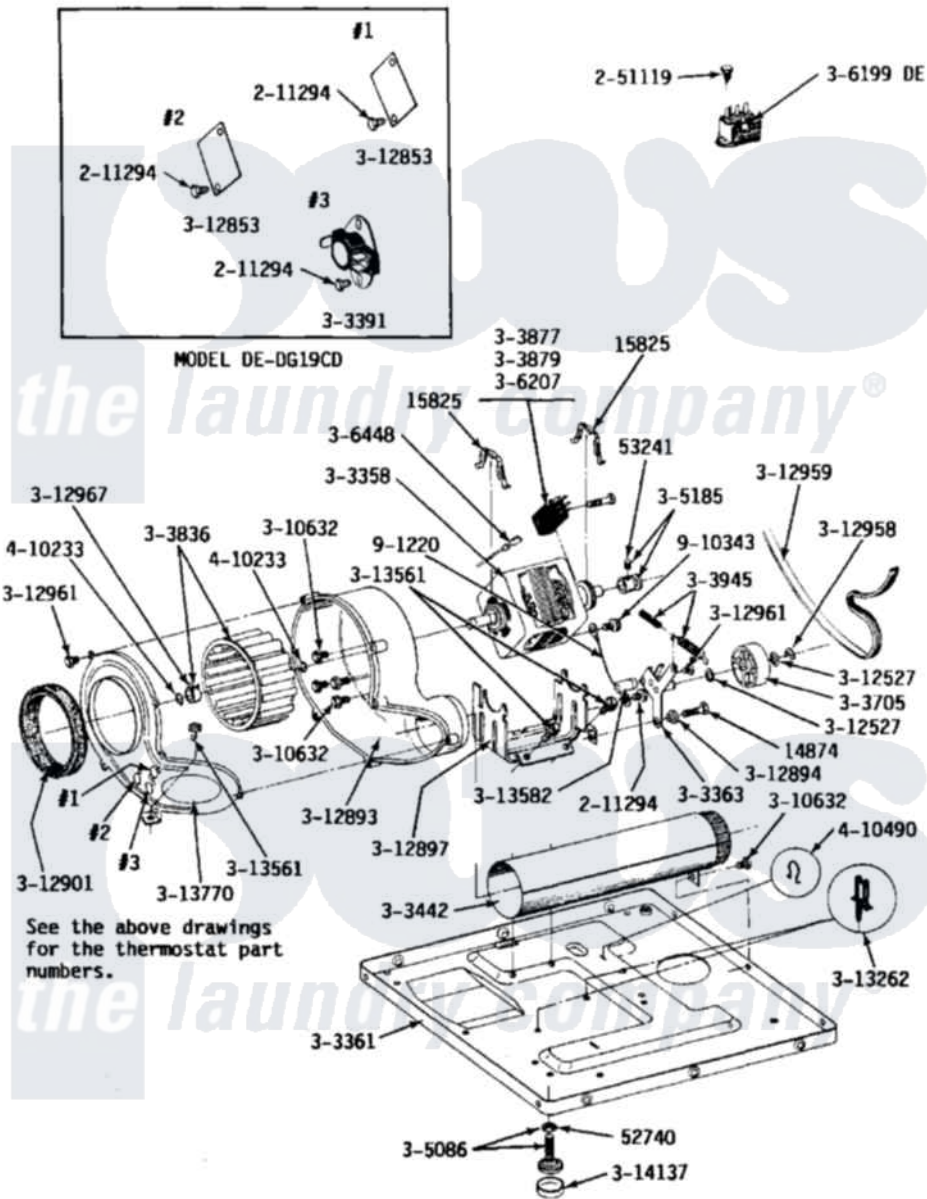

Maytag LDE19CD 06 - MOTOR, BLOWER, BASE FRAME & THERMOSTATS

Maytag [Commercial Maytag LDE19CD Dryer Parts](#) Parts Diagram 06 - MOTOR, BLOWER, BASE FRAME & THERMOSTATS

[Click on the part number to view part](#)

Item	Original Part Number	Replaced By	Status	Part Description
001	Y014874			Screw, Idler Arm And Sleeve
002	Y015825			Clip, Motor To Motor Support
003	Y052740	62739		Nut, Lock
004	Y053241			Set Screw, Motor Pulley
005	211294	90767		Screw, 8A X 3/8 HeX Washer Head Tapping
006	Y303358	W10410999		Motor-Drive
007	Y303361		Not Available	BASE ASSY. (UPPER & LOWER)
008	Y303363	6-3033630		Idler Arm
009	Y303391	33303391		Thermostat, Cycling
010	Y303442			EXHAUST DUCT ASSEMBLY
011	Y303705	6-3037050		Pulley- ID
012	Y303836			Blower Wheel Assembly And Clamp
				SWITCH, MOTOR EXTERNAL

013	Y303877		Not Available	START No.303358-2, No.303358-4, 303358-7
014	Y303879			Switch, Motor External Start
015	Y303945			IDLER SPRING ASSY. W/PLUG
016	Y305086			Adjustable Leg And Nut
017	Y305185	6-3051850		Pulley- MO
018	NLA		Not Available	SWITCH, MOTOR START- PROD.
019	NLA		Not Available	WIRE
020	306199			Relay, Heater
021	Y251119	3177991		Screw
022	Y310632	1163839		Screw
023	Y312527			Washer, Idler Shaft
024	Y312853			Cover For Thermostat Openin
025	Y312893			Housing, Blower
026	Y312894	315772		Sleeve, Idler Arm
027	NLA		Not Available	SUPPORT, MOTOR
028	Y312901			Seal, Housing Cover
029	312958	354987		Ring, Retaining
030	Y312959			Poly "V" Belt For Tumbler
031	Y312961	W10116751		Screw
032	312967			Clamp, Blower Housing
033	Y313262	W10116752		Retainer-
034	Y313561			Screw---NA
035	Y313582	W10116756		Spacer
036	Y313770			COVER FOR BLOWER HOUSING
037	Y314137			Foot, Rubber
038	410233	9703438		Ring-Retrn
039	410490			Spring, Retainer Wire Harness
040	901220			Ground Wire
041	910343	488234		Screw 8-32 X 1/4