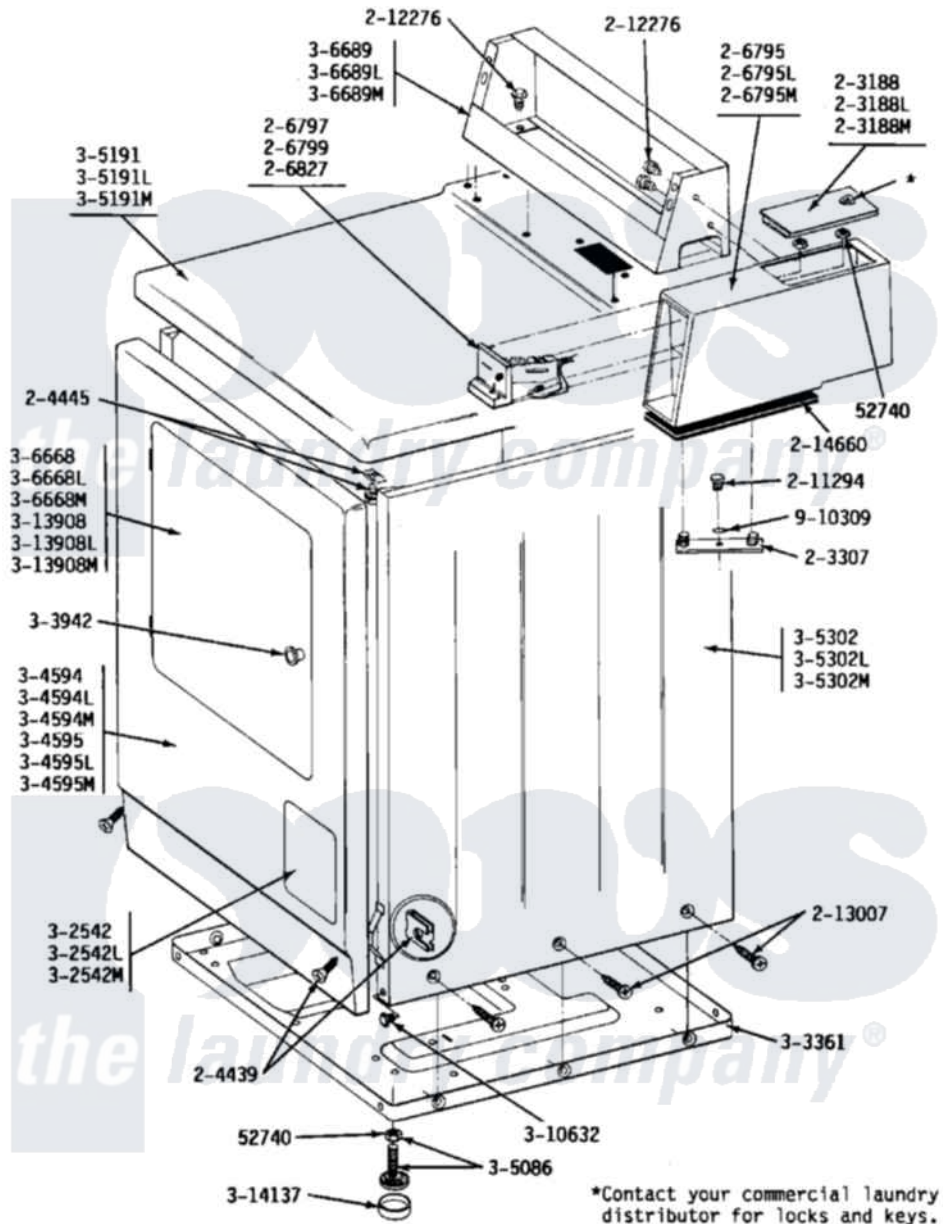

Maytag LDE19CD 07 - FRONT VIEW

Maytag Commercial Maytag LDE19CD Dryer Parts Parts Diagram 07 - FRONT VIEW

Click on the part number to view part

Item	Original Part Number	Replaced By	Status	Part Description
001	Y052740	62739		Nut, Lock
002	203188		Not Available	TIMER ACCESS DOOR (WHT)
003	203188L		Not Available	ACCESS DOOR-ALMOND
004	203188M		Not Available	ACCESS DOOR-HARVEST WHEAT
005	NLA		Not Available	MTG. STRAP---NA
006	204439			Screw And Fstner Assembly
007	204445			Screw And Fastener Assembly
008	206795		Not Available	COIN DROP METER ASSY
009	206795L		Not Available	COIN DROP METER ASSY
010	NLA		Not Available	COIN DROP METER ASSY
011	NLA		Not Available	COIN REJECTOR
012	206799			Optic Switch Assembly
013	NLA		Not Available	COIN REJECTOR (CANADA)
014	211294	90767		Screw, 8A X 3/8 Hex Washer Head Tapping

015	212276	W10116760	Screw
016	213007		Xfor Cabinet See Cabinet, Back
017	214660		Gasket, Control Center
018	Y303361	Not Available	BASE ASSY. (UPPER & LOWER)
019	NLA	Not Available	KNOB AND SCREW
020	NLA	Not Available	FRONT PANEL-WHITE
021	NLA	Not Available	FRONT PANEL-ALMOND
022	NLA	Not Available	FRONT PANEL-HARVEST WHEAT
023	Y305086		Adjustable Leg And Nut
024	Y305191	Not Available	TOP COVER-WHITE
025	NLA	Not Available	TOP COVER-ALMOND
026	NLA	Not Available	TOP COVER-HARVEST WHEAT
027	NLA	Not Available	CABINET-WHITE
028	NLA	Not Available	CABINET-ALMOND
029	NLA	Not Available	CABINET-HARVEST WHEAT
030	Y306668		DOOR (WHT)
031	NLA	Not Available	DOOR-ALMOND
032	NLA	Not Available	DOOR-HARVEST WHEAT
033	NLA	Not Available	CONTROL COVER (WHT)
034	NLA	Not Available	CONTROL COVER ASSY----NA
035	NLA	Not Available	CONTROL COVER ASSY
036	Y310632	1163839	Screw
037	Y313908		DOOR PANEL-WHITE
038	NLA	Not Available	DOOR PANEL-ALMOND
039	NLA	Not Available	DOOR PANEL-HARVEST WHEAT
040	Y314137		Foot, Rubber
041	910309		Washer, Mounting Strap