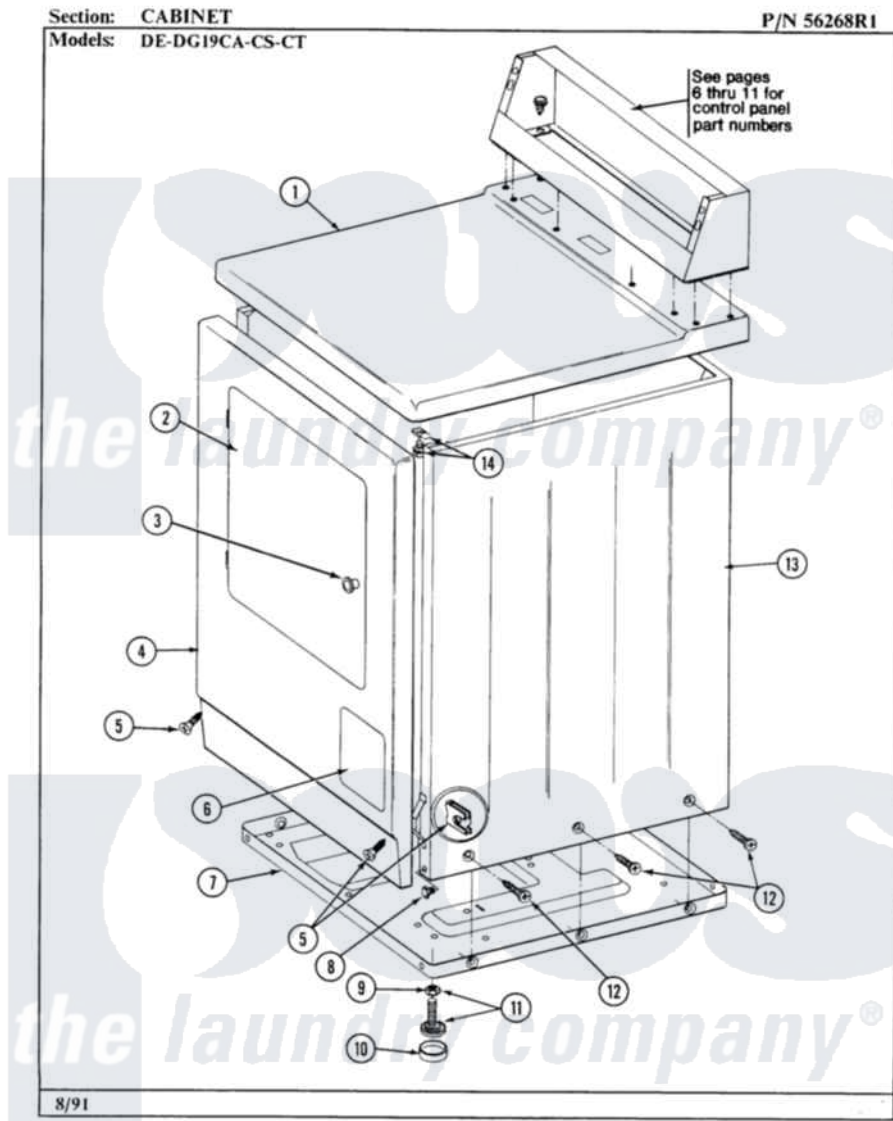

Maytag LDE19CS 01 - CABINET-FRONT

2

Maytag [Commercial Maytag LDE19CS Dryer Parts](#) Parts Diagram 01 - CABINET-FRONT
Click on the part number to view part

Item	Original Part Number	Replaced By	Status	Part Description
001	NLA		Not Available	TOP COVER-ALMOND
"	Y305191		Not Available	TOP COVER-WHITE
002	Y313908			DOOR PANEL-WHITE
"	NLA		Not Available	DOOR-ALMOND
"	Y304579	Y306668		DOOR (WHT)
003	NLA		Not Available	KNOB AND SCREW
004	NLA		Not Available	FRONT PANEL-WHITE
005	204439			Screw And Fstner Assembly
006	NLA		Not Available	PART NOT USED
007	Y303361		Not Available	BASE ASSY. (UPPER & LOWER)
008	Y310632	1163839		Screw
009	Y052740	62739		Nut, Lock
010	Y314137			Foot, Rubber
011	Y305086			Adjustable Leg And Nut
012	213007			Xfor Cabinet See Cabinet, Back