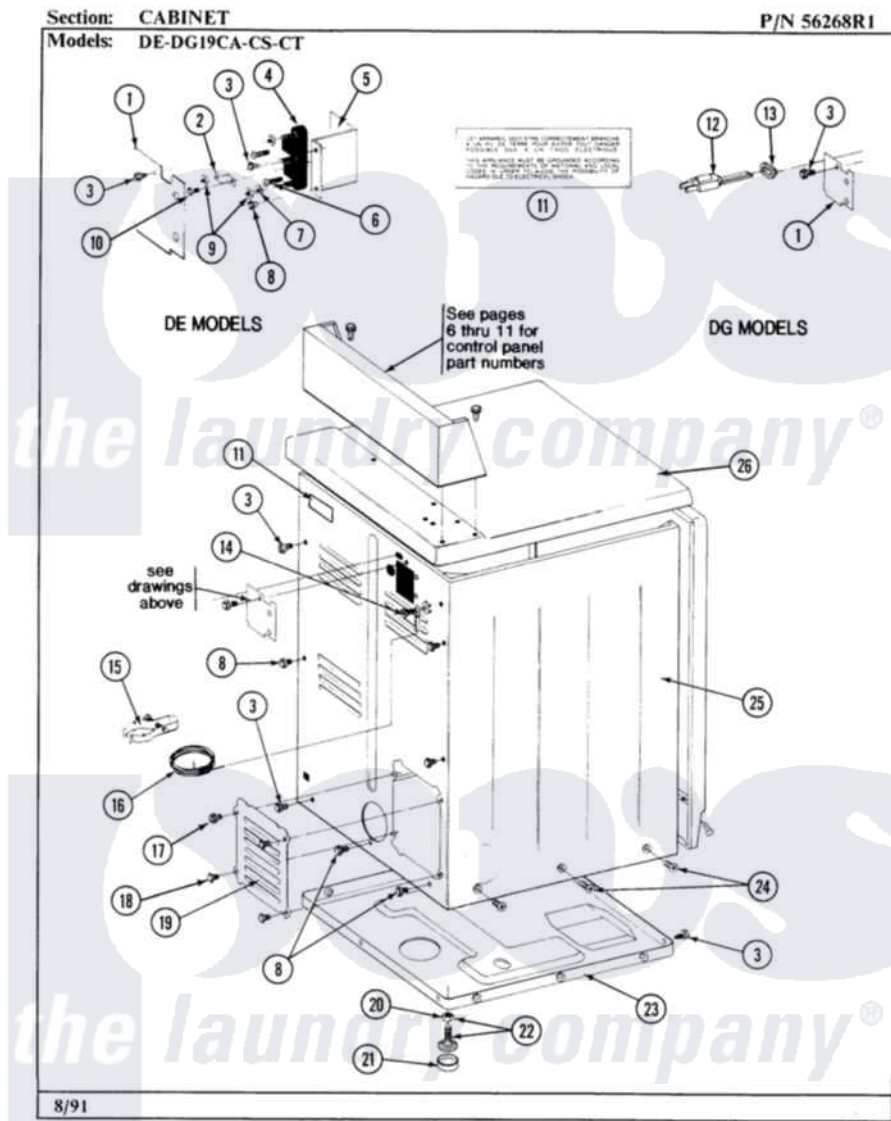

Maytag LDE19CS 02 - CABINET-REAR

Maytag [Commercial Maytag LDE19CS Dryer Parts](#) Parts Diagram 02 - CABINET-REAR

[Click on the part number to view part](#)

Item	Original Part Number	Replaced By	Status	Part Description
001	Y312905		Not Available	COVER, TERMINAL
002	Y312184			Strap, Grounding
003	Y313561			Screw---NA
004	400008			Block, Terminal
005	Y312904			Bracket, Terminal Block
006	Y312209	W10001200		Screw
007	Y311270			Washer, Terminal Block
008	Y310632	1163839		Screw
009	311484	112432		Nut
010	Y311423	489483		Screw 10-32 X 1/2
011	214519			LABEL, ELECTRICAL INSTR. PART NOT USED-GAS MODELS ONLY
012	302521		Not Available	CORD, POWER PART NOT USED-GAS MODELS ONLY
013	211881			Grommet, Cord Part Not Used- Gas Models Only
014	NLA		Not Available	SCREW & WASHER ASSY.

015	301548		Clamp, Ground Wire
016	311155		Ground Wire And Clamp
017	Y313559		Screw
018	211294	90767	Screw, 8A X 3/8 HeX Washer Head Tapping
019	Y312951	Not Available	ACCESS COVER, BACK
020	Y052740	62739	Nut, Lock
021	Y314137		Foot, Rubber
022	Y305086		Adjustable Leg And Nut
023	Y303361	Not Available	BASE ASSY. (UPPER & LOWER)
024	213007		Xfor Cabinet See Cabinet, Back
025	NLA	Not Available	CABINET-WHITE
026	NLA	Not Available	TOP COVER-ALMOND
"	Y305191	Not Available	TOP COVER-WHITE