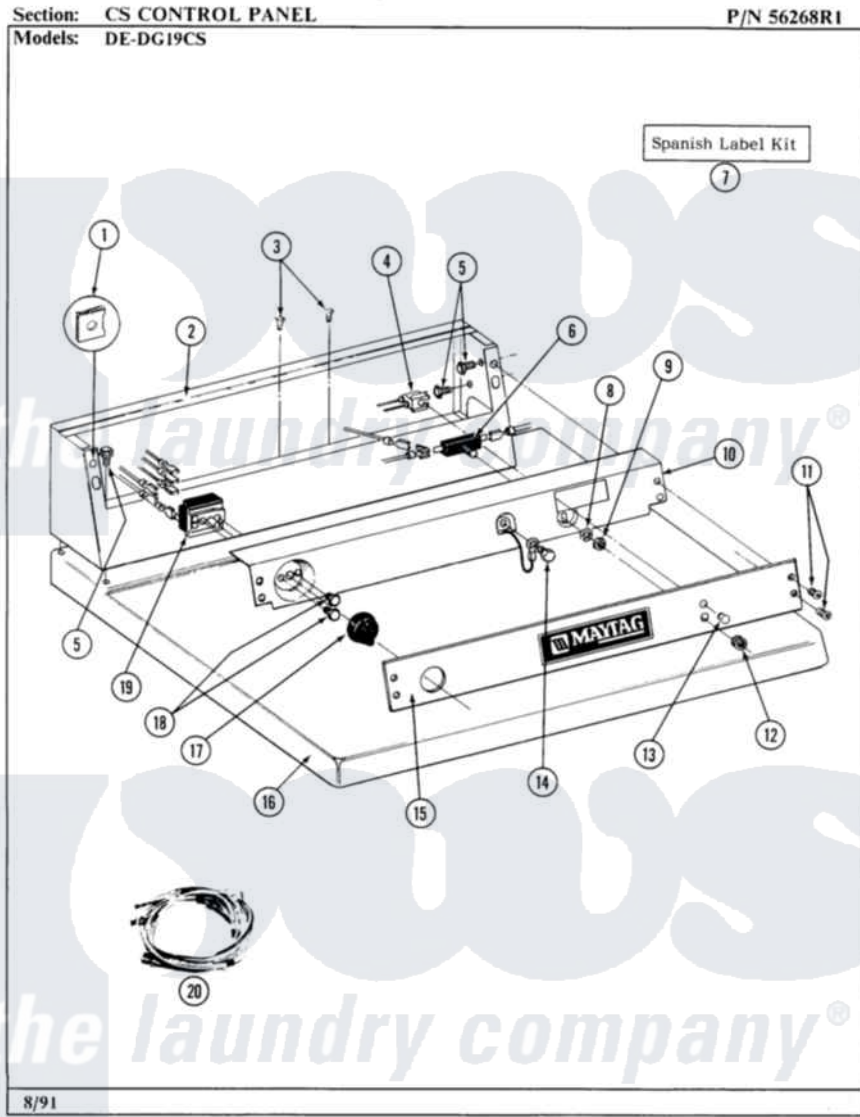

# Maytag LDE19CS 03 - CONTROL PANEL

8

Maytag [Commercial Maytag LDE19CS Dryer Parts](#) Parts Diagram 03 - CONTROL PANEL  
 Click on the part number to view part

Item	Original Part Number	Replaced By	Status	Part Description
001	<a href="#">215003</a>			Fastener, Panel And Bracket
002	<a href="#">305213</a>			Console-White
"	NLA		Not Available	CONSOLE-ALMOND----NA
003	<a href="#">211294</a>	<a href="#">90767</a>		Screw, 8A X 3/8 HeX Washer Head Tapping
"	Y314322	<a href="#">211251</a>		Screw, Transformer
004	Y305396		Not Available	LAMP, INDICATOR
005	212276	<a href="#">W10116760</a>		Screw
006	<a href="#">Y303204</a>			Start Switch With Nuts
007	NLA		Not Available	LABEL KIT, SPANISH
008	<a href="#">312751</a>			Lockwasher, Start Switch
009	Y312706	<a href="#">422617</a>		Nut
010	NLA		Not Available	BACK-UP PLATE (WHITE)
012	<a href="#">Y312702</a>			Knurled Nut, Start Switch
013	<a href="#">213099</a>			Lens For Control Panel
014	<a href="#">211252</a>			Screw, Ground Wire
015	NLA		Not Available	CONTROL PANEL

016	NLA		Not Available	TOP COVER-ALMOND
"	Y305191		Not Available	TOP COVER-WHITE
017	<a href="#">205663</a>			Knob For Selector Switch
018	<a href="#">Y313588</a>	<a href="#">488234</a>		Screw 8-32 X 1/4
019	Y303420		Not Available	SELECTOR SWITCH
020	NLA		Not Available	MAIN WIRE HARNESS
314	<a href="#">212277</a>			Screw, No.8 X 1/2 Inch