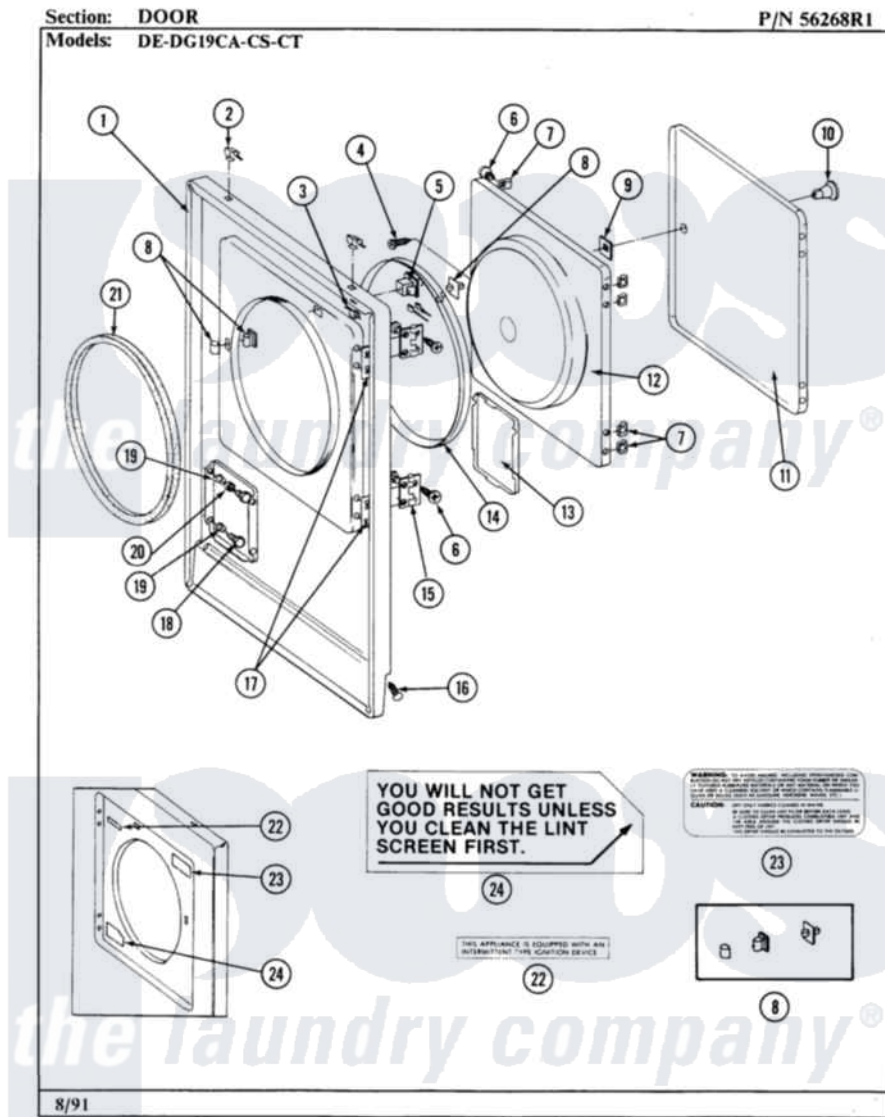

# Maytag LDE19CS 04 - DOOR

24

Maytag [Commercial Maytag LDE19CS Dryer Parts](#) Parts Diagram 04 - DOOR  
Click on the part number to view part

Item	Original Part Number	Replaced By	Status	Part Description
001	NLA		Not Available	FRONT PANEL-WHITE
002	212982	<a href="#">22001650</a>		Fastener, Spring
003	<a href="#">Y310376</a>			Clip, Door Switch Harness
004	NLA		Not Available	SCREW FOR DOOR KNOB----NA
005	<a href="#">Y304575</a>	<a href="#">W10169313</a>		Switch-Dor
"	<a href="#">Y305753</a>	<a href="#">W10169313</a>		Switch-Dor
006	<a href="#">Y314062</a>			Screw, Door Hinge And Panel
007	<a href="#">Y313910</a>			Clip, Door Liner To Outer Panel
008	<a href="#">306436</a>			Door Latch Kit--W
009	<a href="#">Y313911</a>			Door Strike Retainer
010	NLA		Not Available	KNOB AND SCREW
011	NLA		Not Available	DOOR-ALMOND
"	<a href="#">Y306668</a>			DOOR (WHT)
012	NLA		Not Available	INNER DOOR WITH KNOB
013	NLA		Not Available	PART NOT USED

014	<a href="#">314077</a>		Door Seal
015	Y304577	<a href="#">33001230</a>	Hinge, Door
016	<a href="#">204439</a>		Screw And Fstner Assembly
017	<a href="#">Y313907</a>		Fastener, Twin
018	212949	<a href="#">22001866</a>	Screw, Relay
019	NLA	Not Available	BUSHING FOR ACCESS STUD
020	<a href="#">312369</a>		Sleeve, Access Panel Stud Part Not Used
021	<a href="#">314286</a>		Seal For Front Panel
022	NLA	Not Available	GAS IGNITION LABEL
023	<a href="#">Y313927</a>		INSTRUCTION LABEL
024	<a href="#">Y313340</a>		LABEL, LINT SCREEN INSTRUCTION