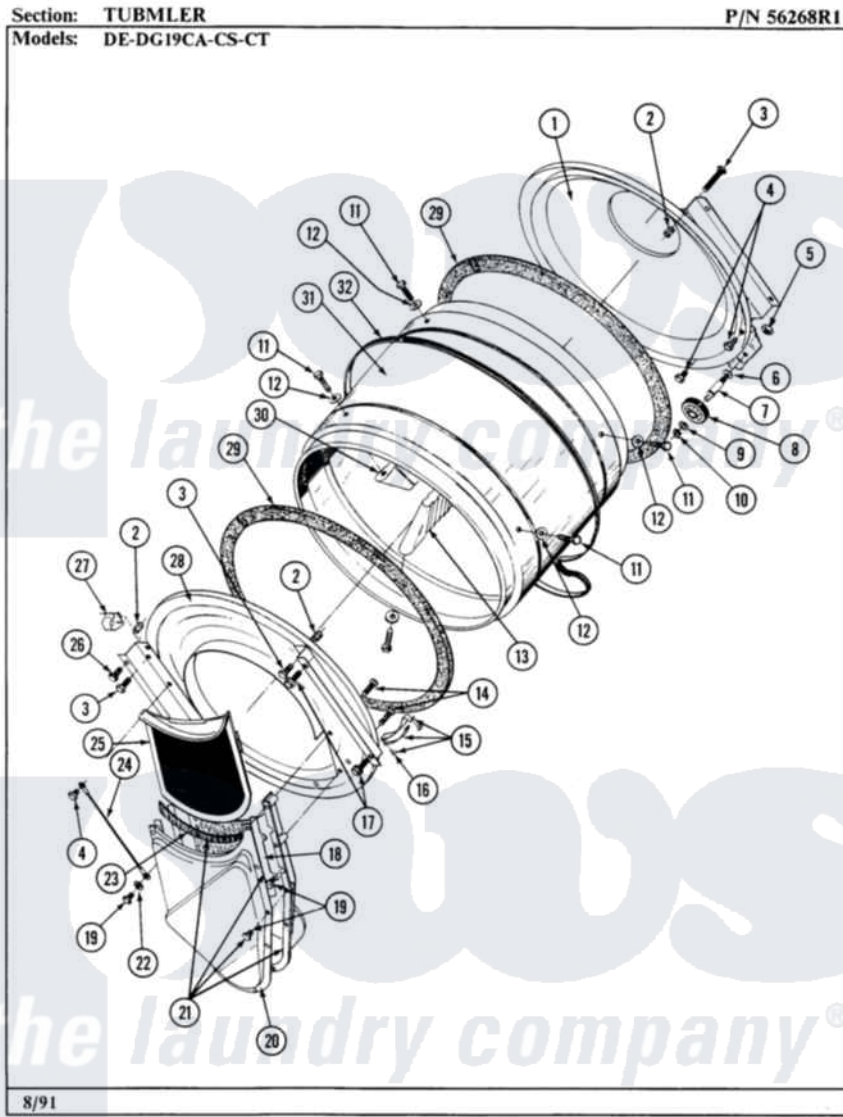

# Maytag LDE19CS 05 - TUMBLER

26

Maytag [Commercial Maytag LDE19CS Dryer Parts](#) Parts Diagram 05 - TUMBLER  
Click on the part number to view part

Item	Original Part Number	Replaced By	Status	Part Description
001	Y306660	<a href="#">33001106</a>		Back, Tumbler
002	NLA		Not Available	COVER, THREAD
003	NLA		Not Available	SCREW
004	<a href="#">211294</a>	<a href="#">90767</a>		Screw, 8A X 3/8 HeX Washer Head Tapping
005	312538	<a href="#">33001443</a>		Nut, Hex
006	Y313347	<a href="#">312535</a>		Washer, Vault Mounting Brk.
007	Y312948	<a href="#">6-3129480</a>		Shaft- Tumbler
008	Y303373	<a href="#">12001541</a>		Drum Roller/Washer Assembly--W
009	<a href="#">312535</a>			Washer, Vault Mounting Brk.
010	410233	<a href="#">9703438</a>		Ring-Retrn
011	<a href="#">Y310759</a>			Screw, Tumbler Baffles
012	<a href="#">314158</a>			Washer, Baffle To Tumbler
013	314155	<a href="#">33001004</a>		Baffle, Tall
"	314804	<a href="#">33001004</a>		Baffle, Tall
014	Y314110	<a href="#">33002917</a>		Screw, No.10-16