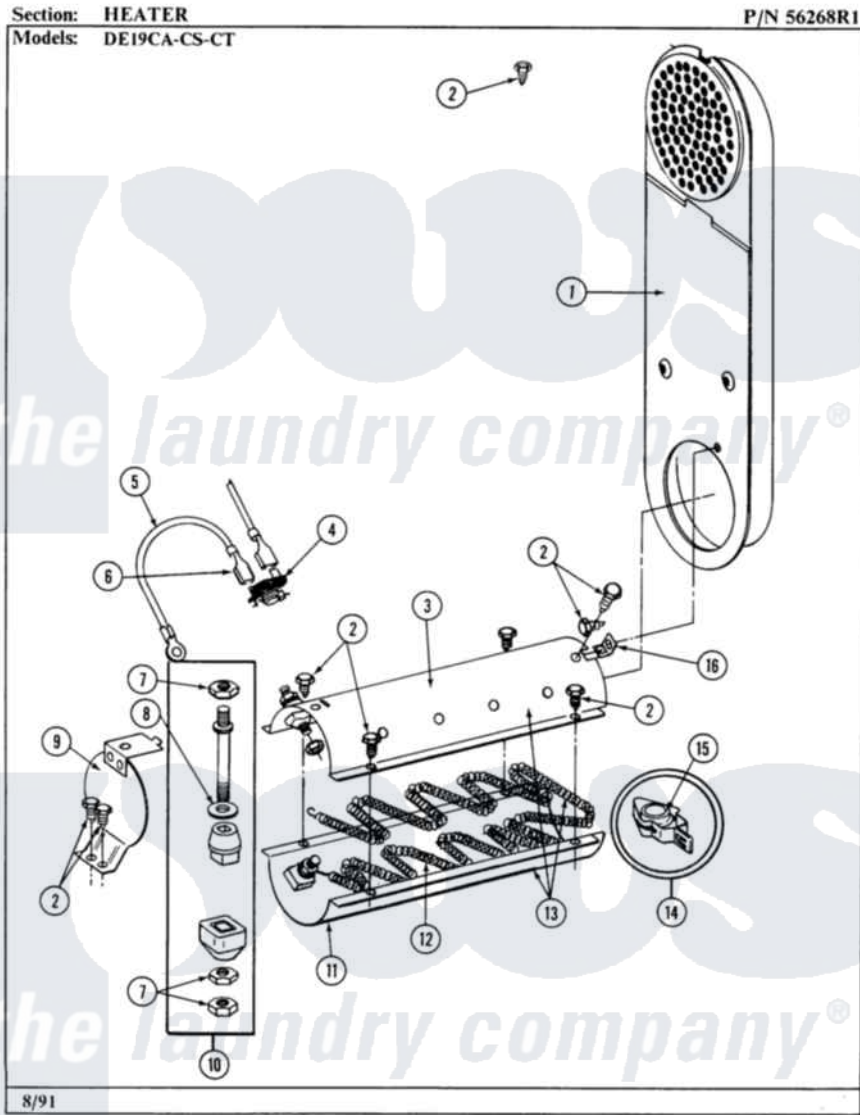

Maytag LDE19CS 06 - HEATER

28

Maytag [Commercial Maytag LDE19CS Dryer Parts](#) Parts Diagram 06 - HEATER
Click on the part number to view part

Item	Original Part Number	Replaced By	Status	Part Description
001	Y303362			Inlet Duct Assembly - DE
002	211294	90767		Screw, 8A X 3/8 HeX Washer Head Tapping
003	Y313575		Not Available	HEATER CHAMBER, TOP
004	303396			Thermostat, Hi-Limit
"	303896			Hi-Limit Thermostat-Canada
005	Y304693			Jumper Wire
006	210745			Wire Terminal
007	311484	112432		Nut
008	311093			Washer, Terminal Connection
009	304124		Not Available	HEATER SHIELD
010	Y304596			Terminal Insulator Assembly
011	Y313576			Heater Chamber, Bottom
012	Y304837	W10116793		Element
"	Y313537			Heater Element 240 Volt
013	Y303778			Heater Assembly Complete
				HEATER ASSY COMPLETE