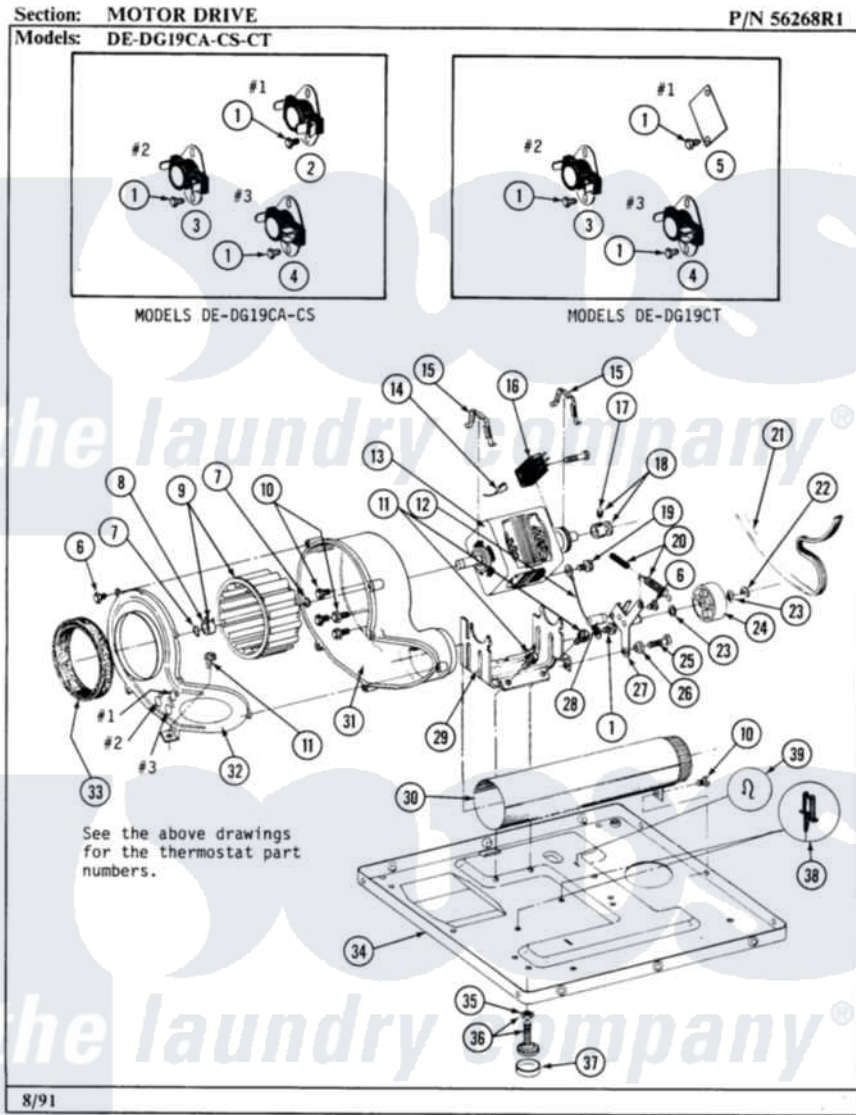

Maytag LDE19CS 07 - MOTOR DRIVE

Maytag [Commercial Maytag LDE19CS Dryer Parts](#) Parts Diagram 07 - MOTOR DRIVE
 Click on the part number to view part

Item	Original Part Number	Replaced By	Status	Part Description
001	211294	90767		Screw, 8A X 3/8 HeX Washer Head Tapping
002	Y303225			Thermostat, Permanent Press
003	303392			Thermostat, Cycling
004	Y303391	33303391		Thermostat, Cycling
005	Y312853			Cover For Thermostat Openin
006	Y312961	W10116751		Screw
007	410233	9703438		Ring-Retrn
008	312967			Clamp, Blower Housing
009	Y303836			Blower Wheel Assembly And Clamp
010	Y310632	1163839		Screw
011	Y313561			Screw---NA
012	901220			Ground Wire
013	Y303358	W10410999		Motor-Drve
014	NLA		Not Available	WIRE
015	Y015825			Clip, Motor To Motor Support

016	306207		Not Available	(PROD. No.303358-8 & No.303358-9)
"	NLA		Not Available	SWITCH, MOTOR START
"	Y303877		Not Available	SWITCH, MOTOR EXTERNAL START No.303358-2, No.303358-4, 303358-7
"	Y303879			Switch, Motor External Start
017	Y053241			Set Screw, Motor Pulley
018	Y305185	6-3051850		Pulley- MO
019	910343	488234		Screw 8-32 X 1/4
020	Y303945			IDLER SPRING ASSY. W/PLUG
021	Y312959			Poly "V" Belt For Tumbler
022	312958	354987		Ring, Retaining
023	Y312527			Washer, Idler Shaft
024	Y303705	6-3037050		Pulley- ID
025	Y014874			Screw, Idler Arm And Sleeve
026	Y312894	315772		Sleeve, Idler Arm
027	Y303363	6-3033630		Idler Arm
028	Y313582	W10116756		Spacer
029	NLA		Not Available	SUPPORT, MOTOR
030	Y303442			EXHAUST DUCT ASSEMBLY
031	Y312893			Housing, Blower
032	Y313770			COVER FOR BLOWER HOUSING
033	Y312901			Seal, Housing Cover
034	Y303361		Not Available	BASE ASSY. (UPPER & LOWER)
035	Y052740	62739		Nut, Lock
036	Y305086			Adjustable Leg And Nut
037	Y314137			Foot, Rubber
038	Y313262	W10116752		Retainer-
039	410490			Spring, Retainer Wire Harness